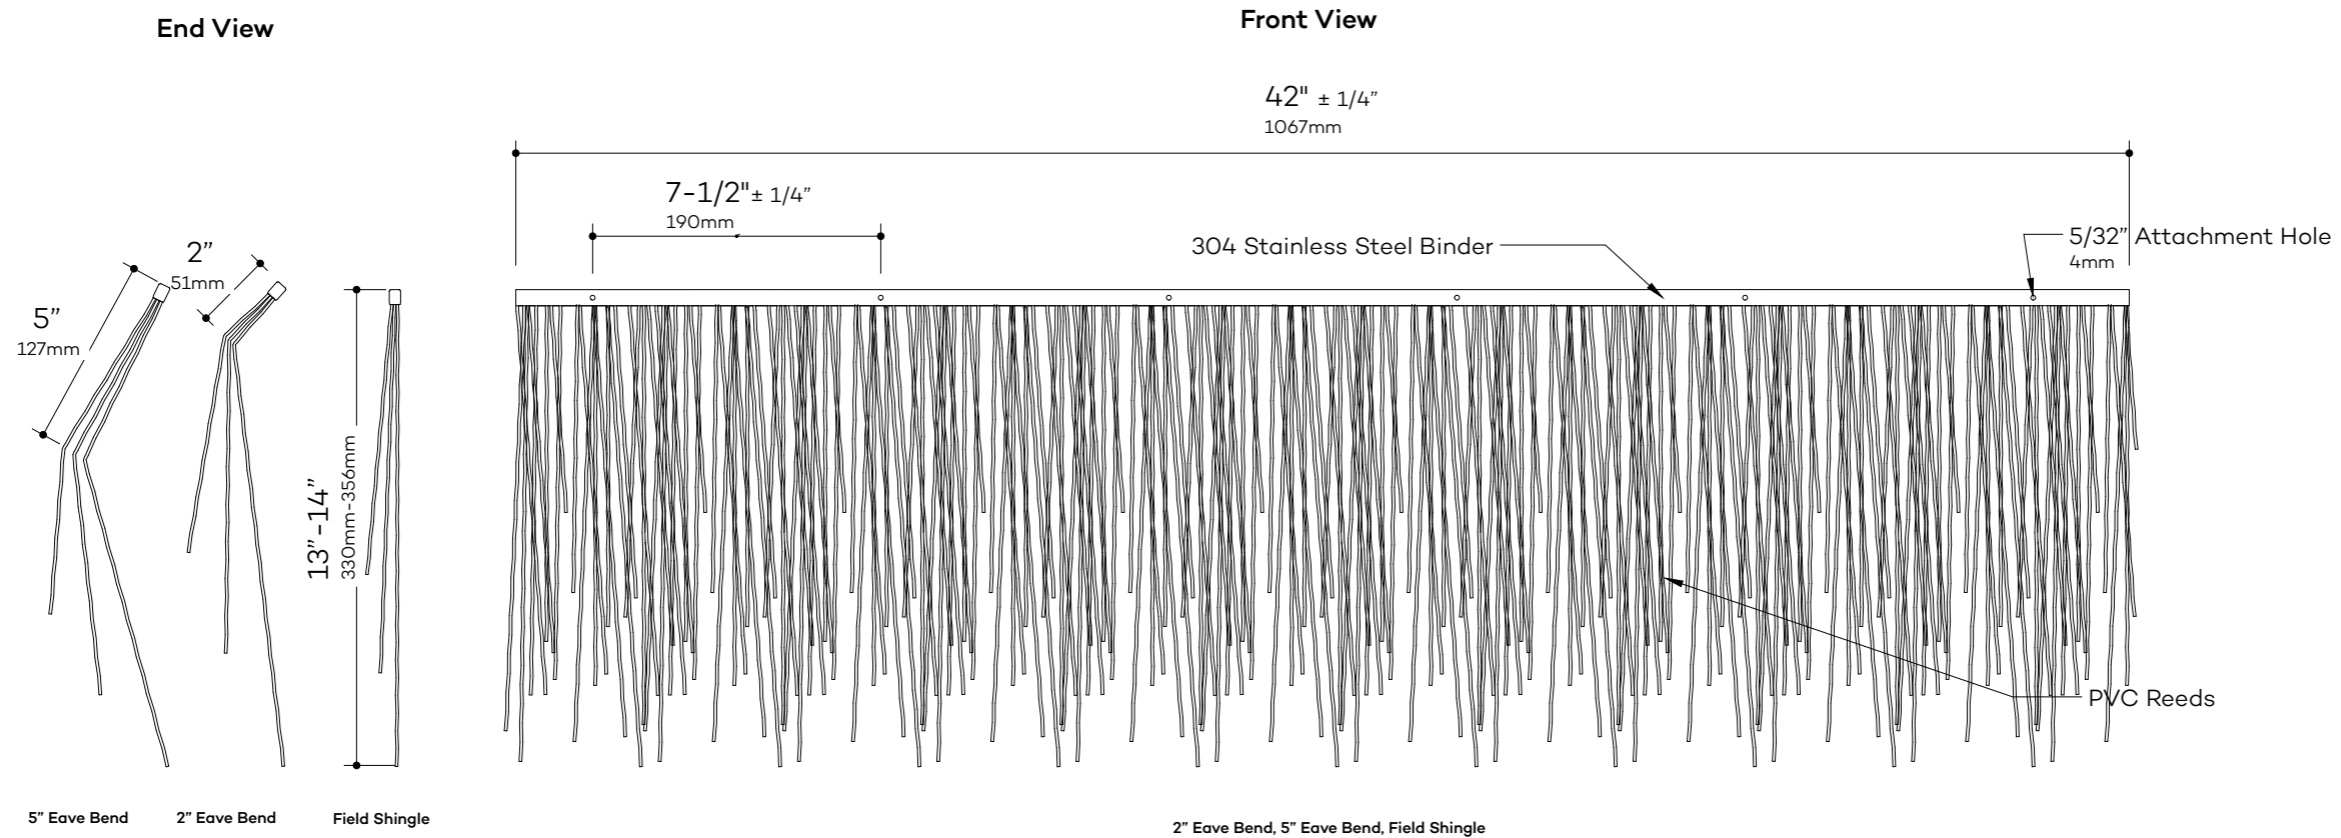

Field Shingle Details

GLOBAL INNOVATION, LLC
313 SW Windswept Glen
Lake City, FL 32024
www.endureed.com

Field Shingle
Part Number: 734274
Size: 42"x 14" (1067 x 356 mm)
Weight: 3.66lb (1.66 kg)
Exposure: 6.5" (203mm)
Coverage: 1.89 Sq Ft (0.18 Sq M)
Material: PVC

2" Eave Bend
Product Number: 734276
Size: 42"x 14" (1067 x 356mm)
Weight: 3.66lb (1.66kg)
Exposure: 2" (mm)
Coverage: 0
Material: PVC

5" Eave Bend
Product Number: 734277
Size: 42"x 14" (1067 x 356mm)
Weight: 3.66lb (1.66kg)
Exposure: 5" (mm)
Coverage: 0
Material: PVC

Eave Corner
Product Number: 734900
Size: 4"x 5" (102 x 127 mm)
Weight: 0.5lb (0.23kg)
Exposure: 0"
Coverage: 0"
Material: PVC

DRAWN BY
N.J.Rimert
DATE
August 22, 2019

Ceiling Shingle Details

GLOBAL INNOVATION, LLC
313 SW Windswept Glen
Lake City, FL 32024
www.endureed.com

Part Number: 734286
Size: 42" x 14" (1067 x 356 mm)
Weight: 4.75lb (2.15 kg)
Exposure: 12" (305 mm)
Coverage: 3.5 Sq Ft (0.33 Sq M)
Material PVC

DRAWN BY
N.J.Rimert
DATE
August 22, 2019