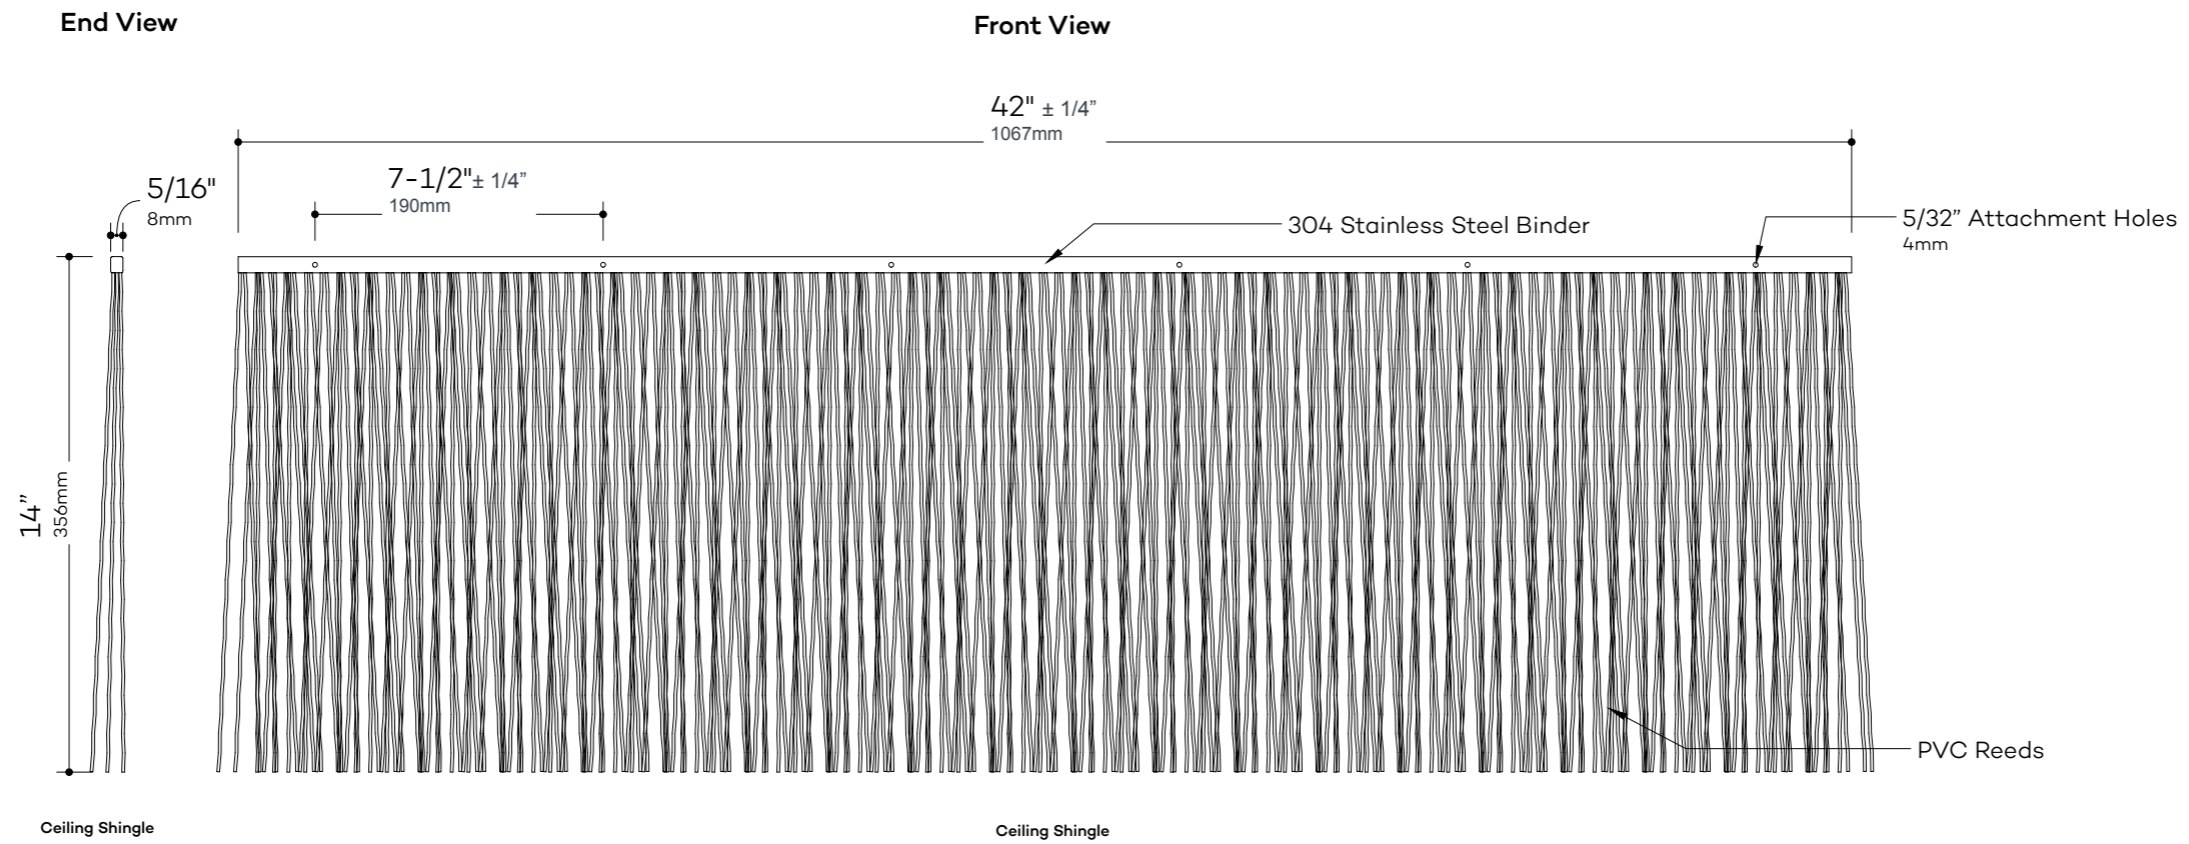

DRAWN BY
N.J.Rimert
DATE
August 22, 2019

Eave Wadd Details

GLOBAL INNOVATION, LLC
313 SW Windswept Glen
Lake City, FL 32024
www.endureed.com

Eave Wadd
Product Number: 504806
Size: 48"x 5" (1219 x 127mm)
Weight: 6.2lb (2.81kg)
Exposure: 0"
Coverage: 0"
Material: PVC

Eave Corner
Product Number: 734900
Size: 4"x 5" (102 x 127 mm)
Weight: 0.5lb (0.23kg)
Exposure: 0"
Coverage: 0"
Material: PVC

DRAWN BY
N.J.Rimert
DATE
August 22, 2019

Ceiling Shingle Details

GLOBAL INNOVATION, LLC
313 SW Windswept Glen
Lake City, FL 32024
www.endureed.com

Part Number: 734286
Size: 42" x 14" (1067 x 356 mm)
Weight: 4.75lb (2.15 kg)
Exposure: 12" (305 mm)
Coverage: 3.5 Sq Ft (0.33 Sq M)
Material PVC

DRAWN BY
N.J.Rimert
DATE
August 22, 2019