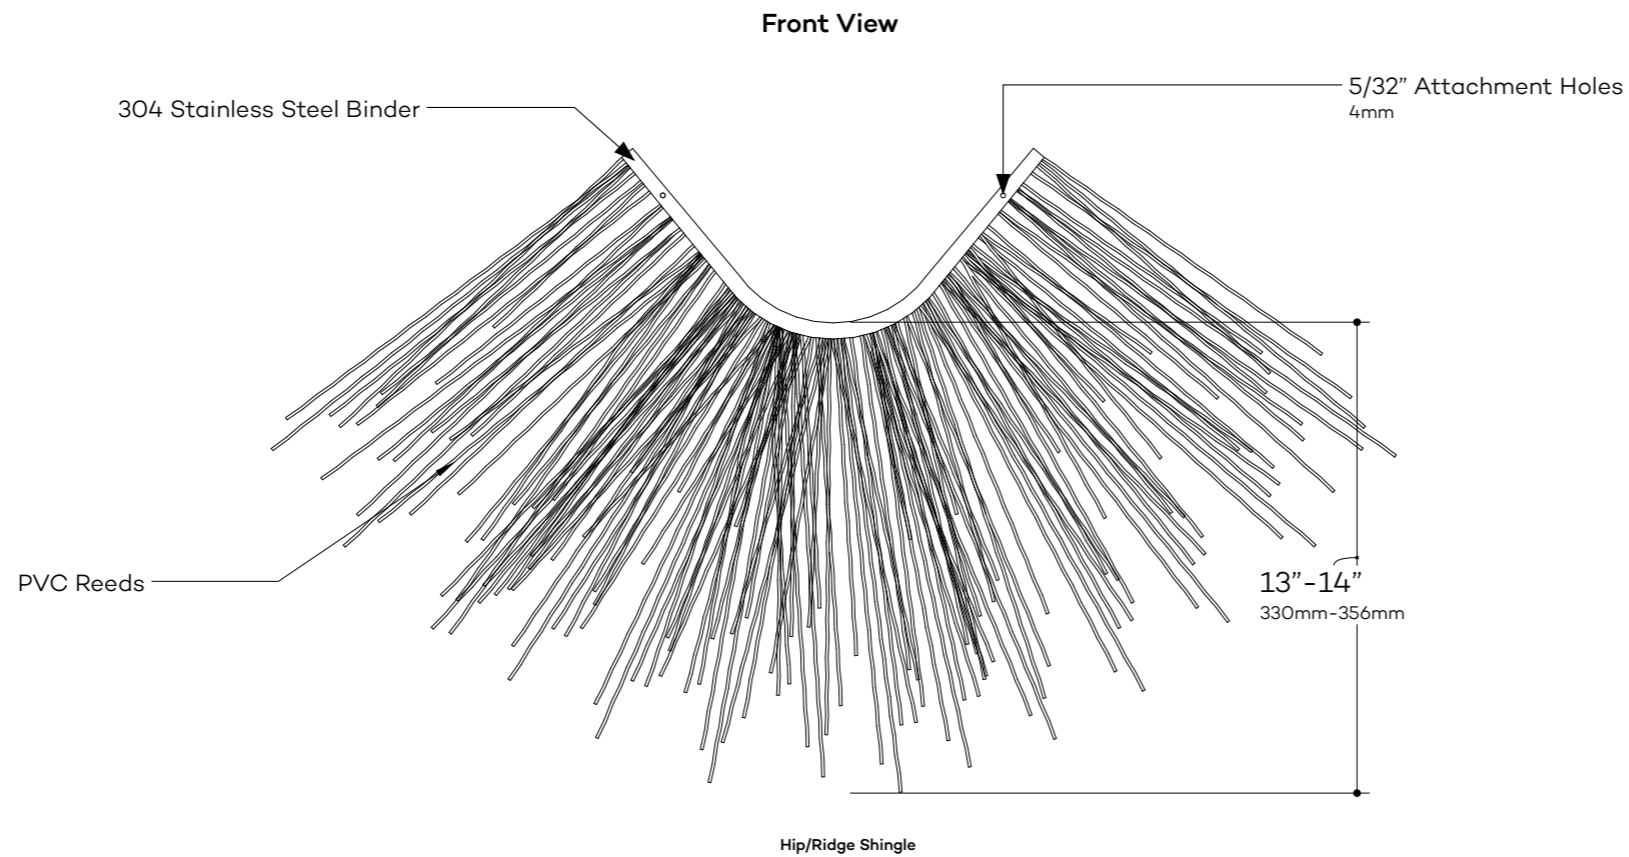

Hip/Ridge Shingle Details

GLOBAL INNOVATION, LLC
313 SW Windswept Glen
Lake City, FL 32024
www.endureed.com

Part Number: 734287
Size: 14" (356 mm)
Weight: 1.22lb (0.55 kg)
Exposure: 4" (102 mm)
Coverage: 0"
Material: PVC

DRAWN BY
N.J.Rimert
DATE
August 22, 2019