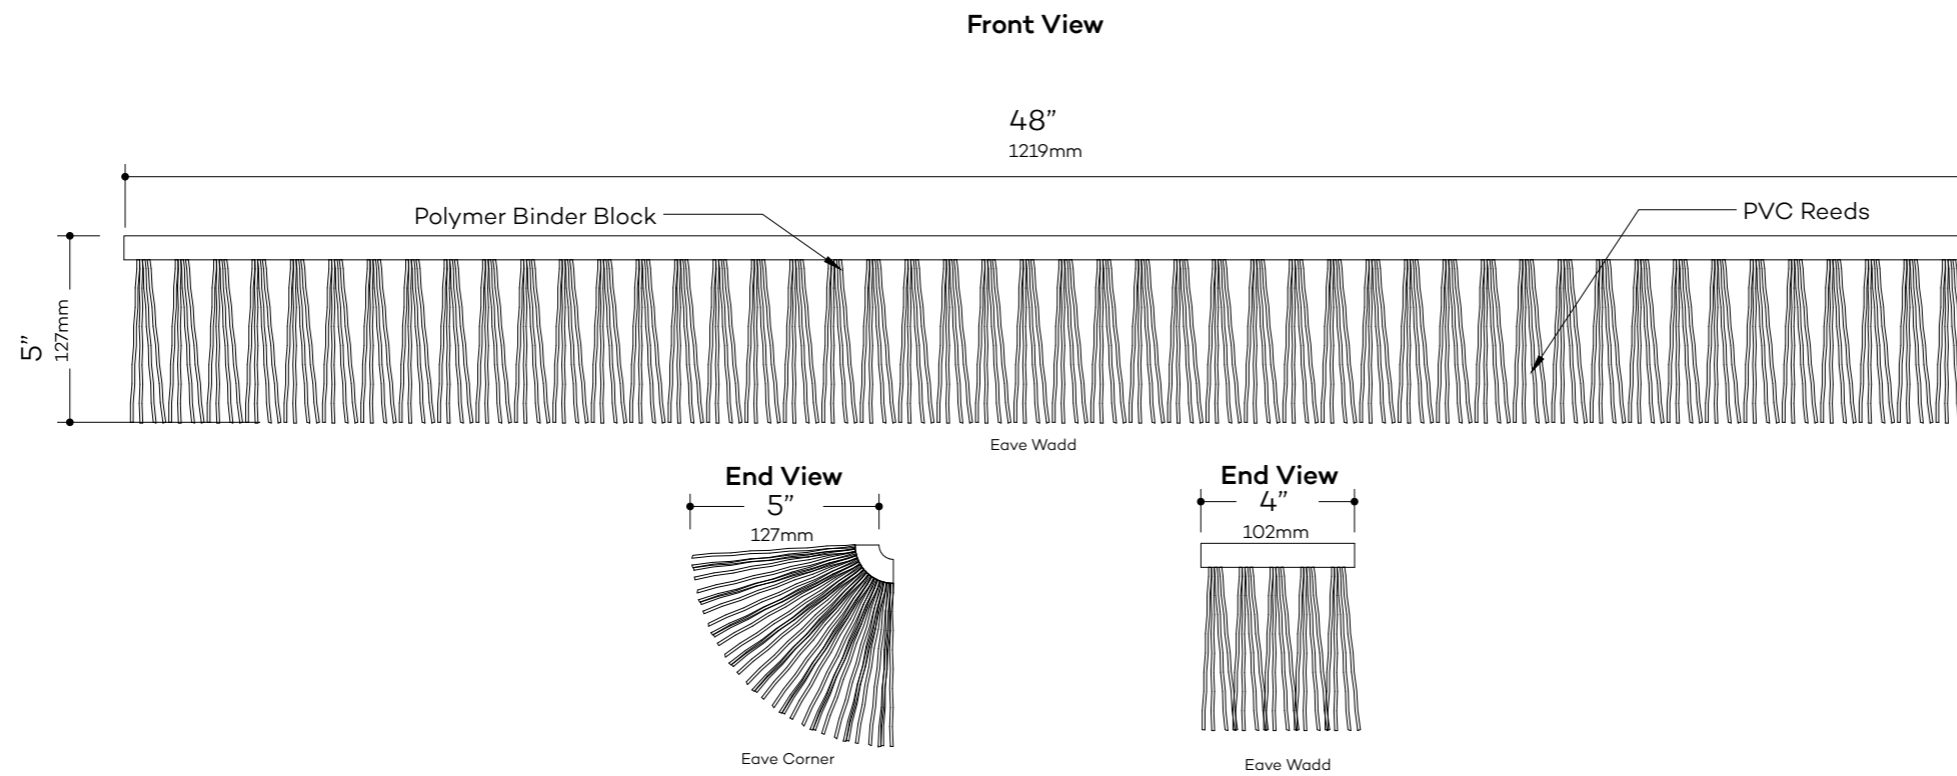

DRAWN BY
N.J.Rimert
DATE
August 22, 2019

Hip/Ridge Shingle Details

GLOBAL INNOVATION, LLC
313 SW Windswept Glen
Lake City, FL 32024
www.endureed.com

Part Number: 734287
Size: 14" (356 mm)
Weight: 1.22lb (0.55 kg)
Exposure: 4" (102 mm)
Coverage: 0"
Material: PVC

DRAWN BY
N.J.Rimert
DATE
August 22, 2019

Eave Wadd Details

GLOBAL INNOVATION, LLC
313 SW Windswept Glen
Lake City, FL 32024
www.endureed.com

Eave Wadd
Product Number: 504806
Size: 48"x 5" (1219 x 127mm)
Weight: 6.2lb (2.81kg)
Exposure: 0"
Coverage: 0"
Material: PVC

Eave Corner
Product Number: 734900
Size: 4"x 5" (102 x 127 mm)
Weight: 0.5lb (0.23kg)
Exposure: 0"
Coverage: 0"
Material: PVC

DRAWN BY
N.J.Rimert
DATE
August 22, 2019

Ceiling Shingle Details

GLOBAL INNOVATION, LLC
313 SW Windswept Glen
Lake City, FL 32024
www.endureed.com

Part Number: 734286
Size: 42" x 14" (1067 x 356 mm)
Weight: 4.75lb (2.15 kg)
Exposure: 12" (305 mm)
Coverage: 3.5 Sq Ft (0.33 Sq M)
Material PVC

DRAWN BY
N.J.Rimert
DATE
August 22, 2019