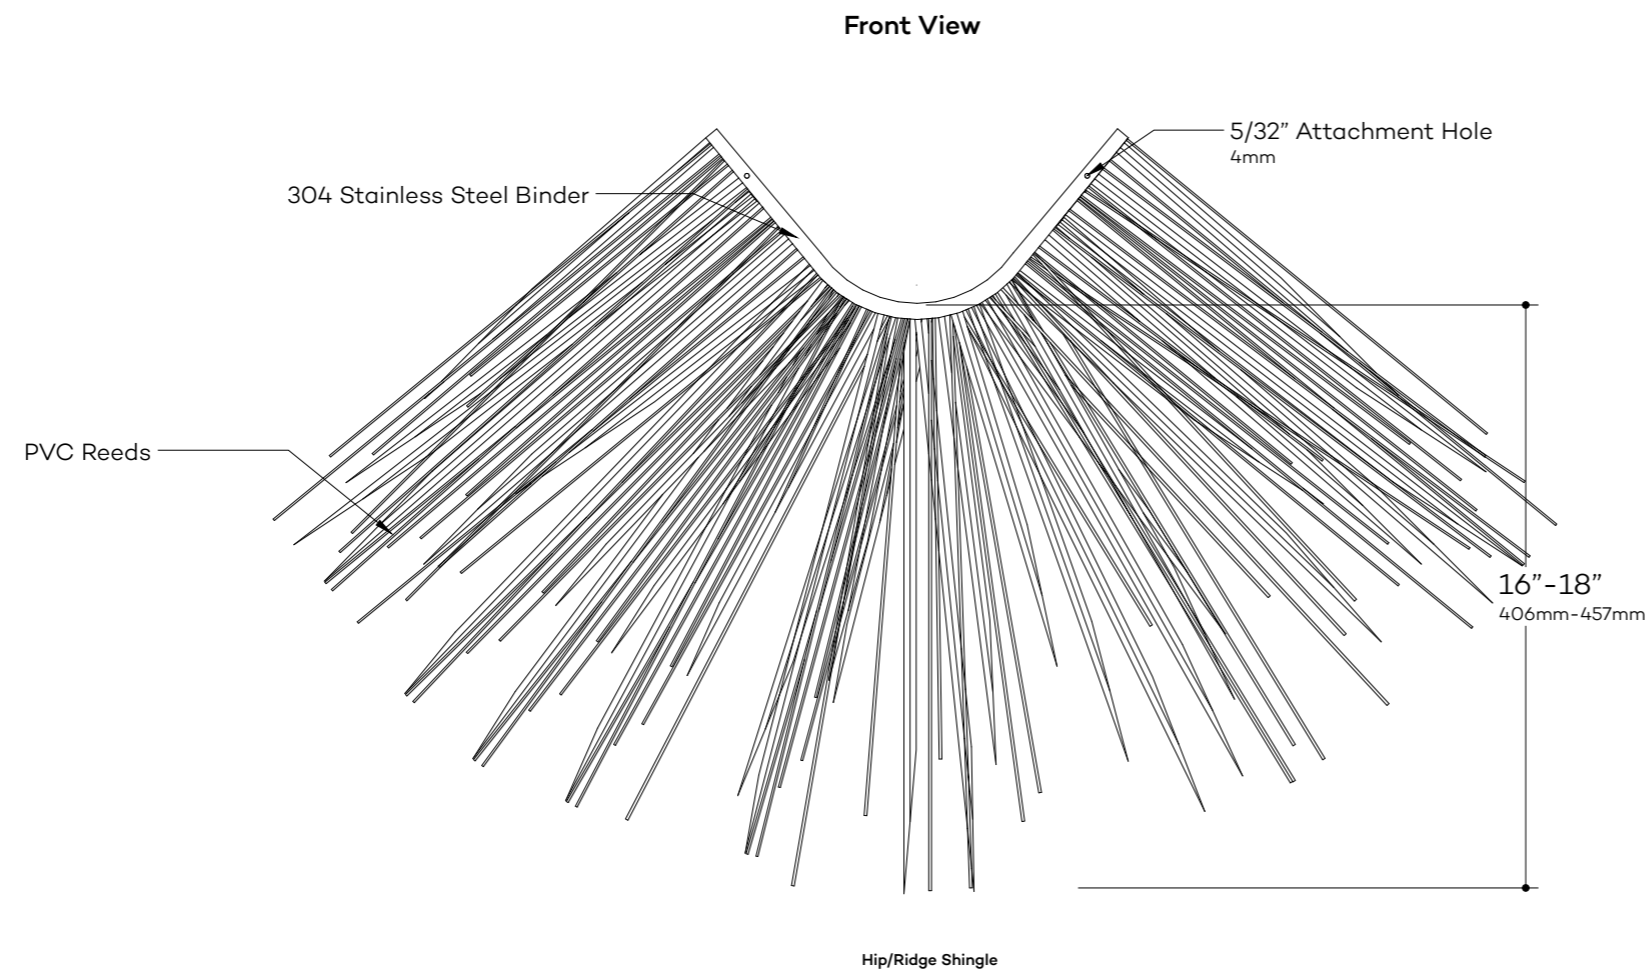

Field Shingle Details

GLOBAL INNOVATION, LLC
313 SW Windswept Glen
Lake City, FL 32024
www.endureed.com

Field Shingle
Product Number: 734504
Size: 42"x 18" (1067 x 457 mm)
Weight: 4.27lb (1.94 kg)
Exposure: 8" (203 mm)
Coverage: 2.33 Sq Ft (0.22 Sq M)
Material: PVC

2" Eave Bend
Product Number: 734505
Size: 42"x 18" (1067 x 457mm)
Weight: 4.27lb (1.94kg)
Exposure: 2" (mm)
Coverage: 0
Material: PVC

5" Eave Bend
Product Number: 734506
Size: 42"x 18" (1067 x 457mm)
Weight: 4.27lb (1.94kg)
Exposure: 5" (mm)
Coverage: 0
Material: PVC

DRAWN BY
N.J.Rimert
DATE
August 22, 2019

Hip/Ridge Shingle Details

GLOBAL INNOVATION, LLC
313 SW Windswept Glen
Lake City, FL 32024
www.endureed.com

Product Number: 734507
Size: 18" (457mm)
Weight: 1.42lb (0.64 kg)
Exposure: 4" (102 mm)
Coverage: 0"
Material: PVC

DRAWN BY
N.J.Rimert
DATE
August 22, 2019

Ceiling Shingle Details

GLOBAL INNOVATION, LLC
 313 SW Windswept Glen
 Lake City, FL 32024
www.endureed.com

Product Number: 734599
 Size: 42"x 14" (1067 x 356 mm)
 Weight: 5.76lb (2.61 kg)
 Exposure: 12" (305 mm)
 Coverage: 3.5 Sq Ft (0.33 Sq M)
 Material: PVC