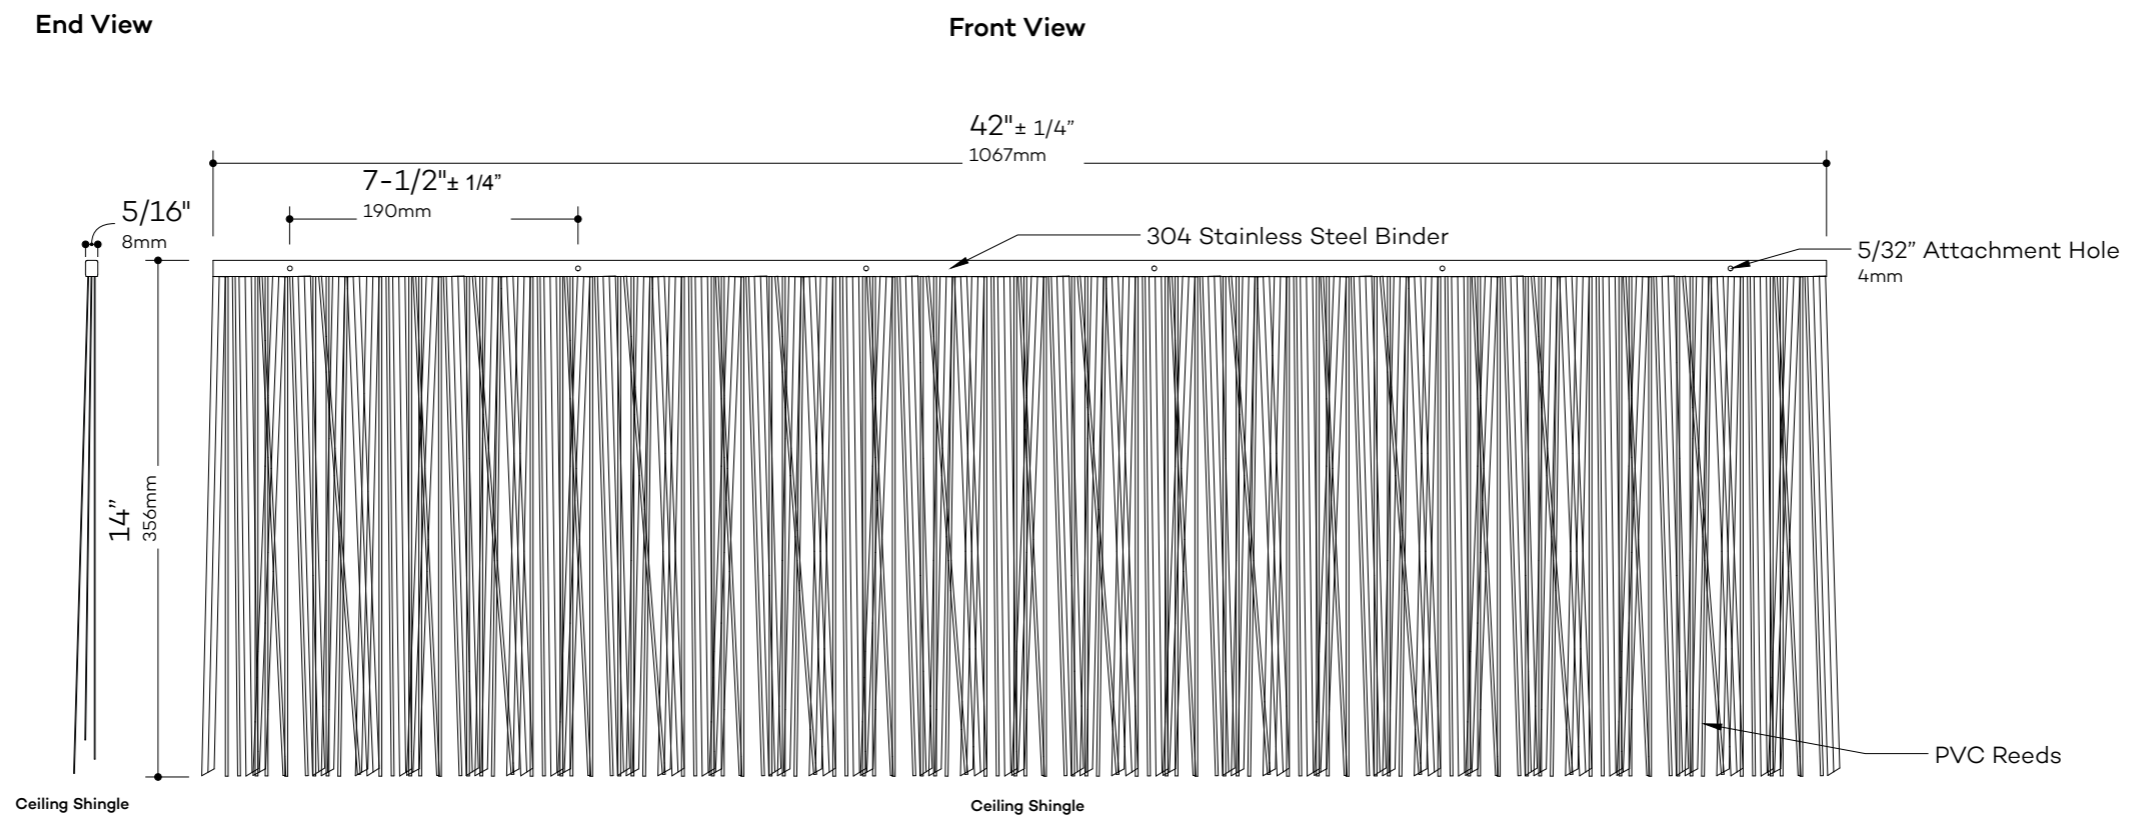

2" Eave Bend
Product Number: 734505
Size: 42"x 18" (1067 x 457mm)
Weight: 4.27lb (1.94kg)
Exposure: 2" (mm)
Coverage: 0
Material: PVC

5" Eave Bend
Product Number: 734506
Size: 42"x 18" (1067 x 457mm)
Weight: 4.27lb (1.94kg)
Exposure: 5" (mm)
Coverage: 0
Material: PVC

DRAWN BY
N.J.Rimert
DATE
August 22, 2019

Hip/Ridge Shingle Details

GLOBAL INNOVATION, LLC
313 SW Windswept Glen
Lake City, FL 32024
www.endureed.com

Product Number: 734507
Size: 18" (457mm)
Weight: 1.42lb (0.64 kg)
Exposure: 4" (102 mm)
Coverage: 0"
Material: PVC

DRAWN BY
N.J.Rimert
DATE
August 22, 2019

Ceiling Shingle Details

GLOBAL INNOVATION, LLC
 313 SW Windswept Glen
 Lake City, FL 32024
www.endureed.com

Product Number: 734599
 Size: 42"x 14" (1067 x 356 mm)
 Weight: 5.76lb (2.61 kg)
 Exposure: 12" (305 mm)
 Coverage: 3.5 Sq Ft (0.33 Sq M)
 Material: PVC