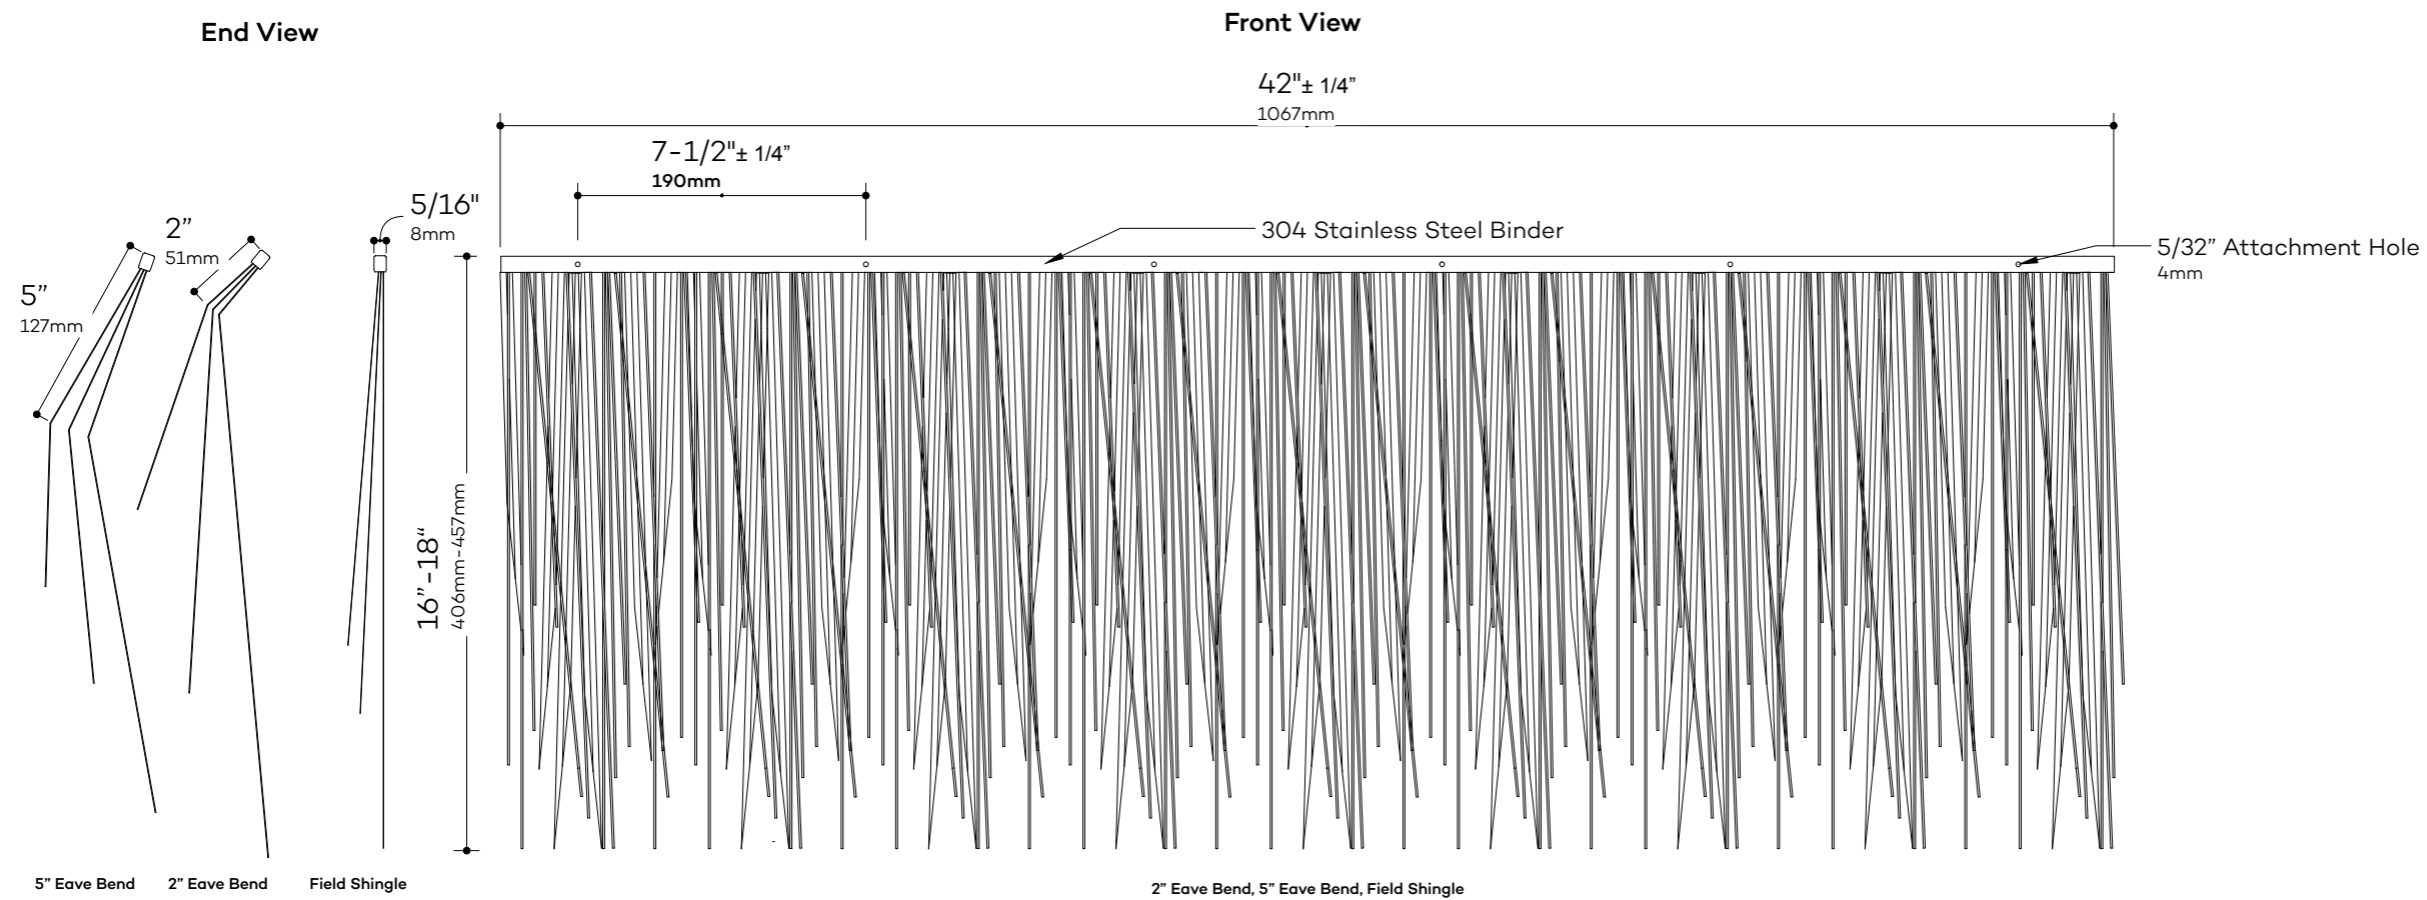

Field Shingle Details

GLOBAL INNOVATION, LLC
313 SW Windswept Glen
Lake City, FL 32024
www.endureed.com

Field Shingle
Product Number: 734504
Size: 42"x 18" (1067 x 457 mm)
Weight: 4.27lb (1.94 kg)
Exposure: 8" (203 mm)
Coverage: 2.33 Sq Ft (0.22 Sq M)
Material: PVC

2" Eave Bend
Product Number: 734505
Size: 42"x 18" (1067 x 457mm)
Weight: 4.27lb (1.94kg)
Exposure: 2" (mm)
Coverage: 0
Material: PVC

5" Eave Bend
Product Number: 734506
Size: 42"x 18" (1067 x 457mm)
Weight: 4.27lb (1.94kg)
Exposure: 5" (mm)
Coverage: 0
Material: PVC

DRAWN BY
N.J.Rimert
DATE
August 22, 2019

Hip/Ridge Shingle Details

GLOBAL INNOVATION, LLC
313 SW Windswept Glen
Lake City, FL 32024
www.endureed.com

Product Number: 734507
Size: 18" (457mm)
Weight: 1.42lb (0.64 kg)
Exposure: 4" (102 mm)
Coverage: 0"
Material: PVC

DRAWN BY
N.J.Rimert
DATE
August 22, 2019

Ceiling Shingle Details

GLOBAL INNOVATION, LLC
 313 SW Windswept Glen
 Lake City, FL 32024
www.endureed.com

Product Number: 734599
 Size: 42"x 14" (1067 x 356 mm)
 Weight: 5.76lb (2.61 kg)
 Exposure: 12" (305 mm)
 Coverage: 3.5 Sq Ft (0.33 Sq M)
 Material: PVC