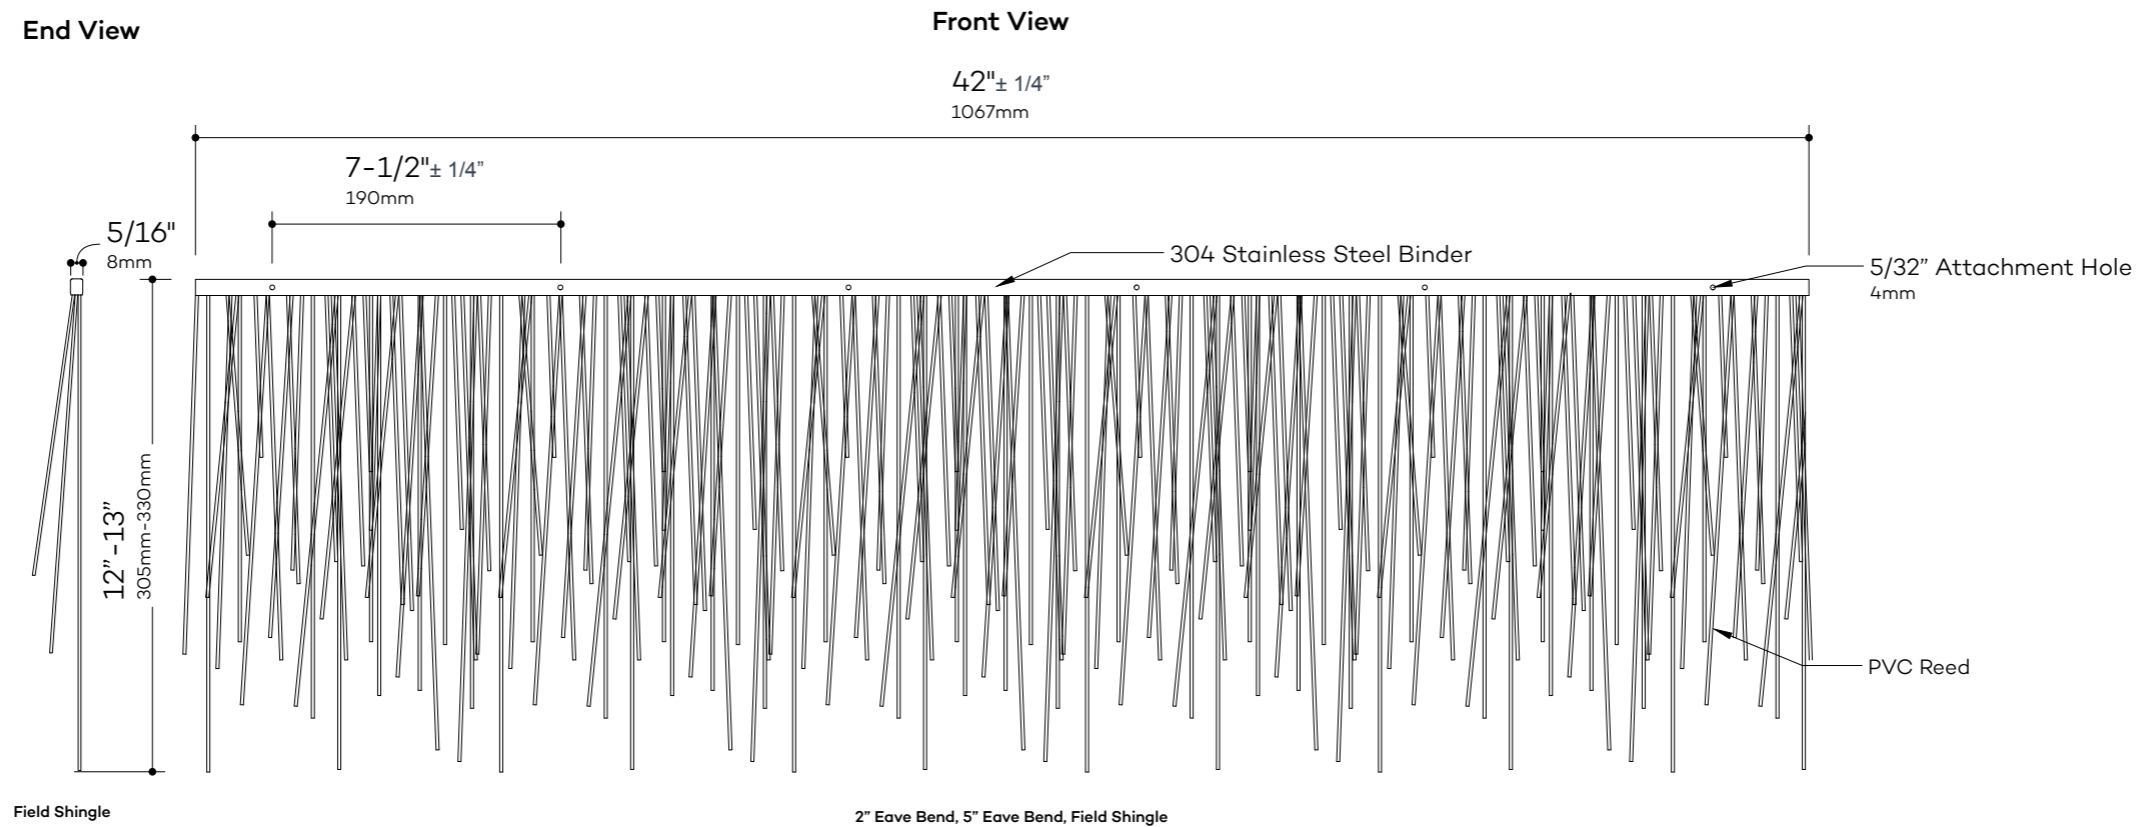

## Field Shingle Details

**GLOBAL INNOVATION, LLC**  
 313 SW Windswept Glen  
 Lake City, FL 32024  
[www.endureed.com](http://www.endureed.com)

Product Number: 73668  
 Size: 42"x13" (1067mm x 330mm)  
 Weight: 3.66lb (1.66 kg)  
 Exposure: 5" (127 mm)  
 Coverage: 1.45 Sq ft (0.135 Sq M)  
 Material: PVC

## Eave Wadd Details

**GLOBAL INNOVATION, LLC**  
313 SW Windswept Glen  
Lake City, FL 32024  
[www.endureed.com](http://www.endureed.com)

**Eave Wadd**  
Product Number: 73670  
Size: 48"x 5" (1219 x 127mm)  
Weight: 6.2lb (2.81kg)  
Exposure: 0"  
Coverage: 0"  
Material: PVC

**Eave Corner**  
Product Number: 745839  
Size: 4"x 5" (102 x 127 mm)  
Weight: 0.5lb (0.23kg)  
Exposure: 0"  
Coverage: 0"  
Material: PVC

DRAWN BY  
N.J.Rimert  
DATE  
August 22, 2019