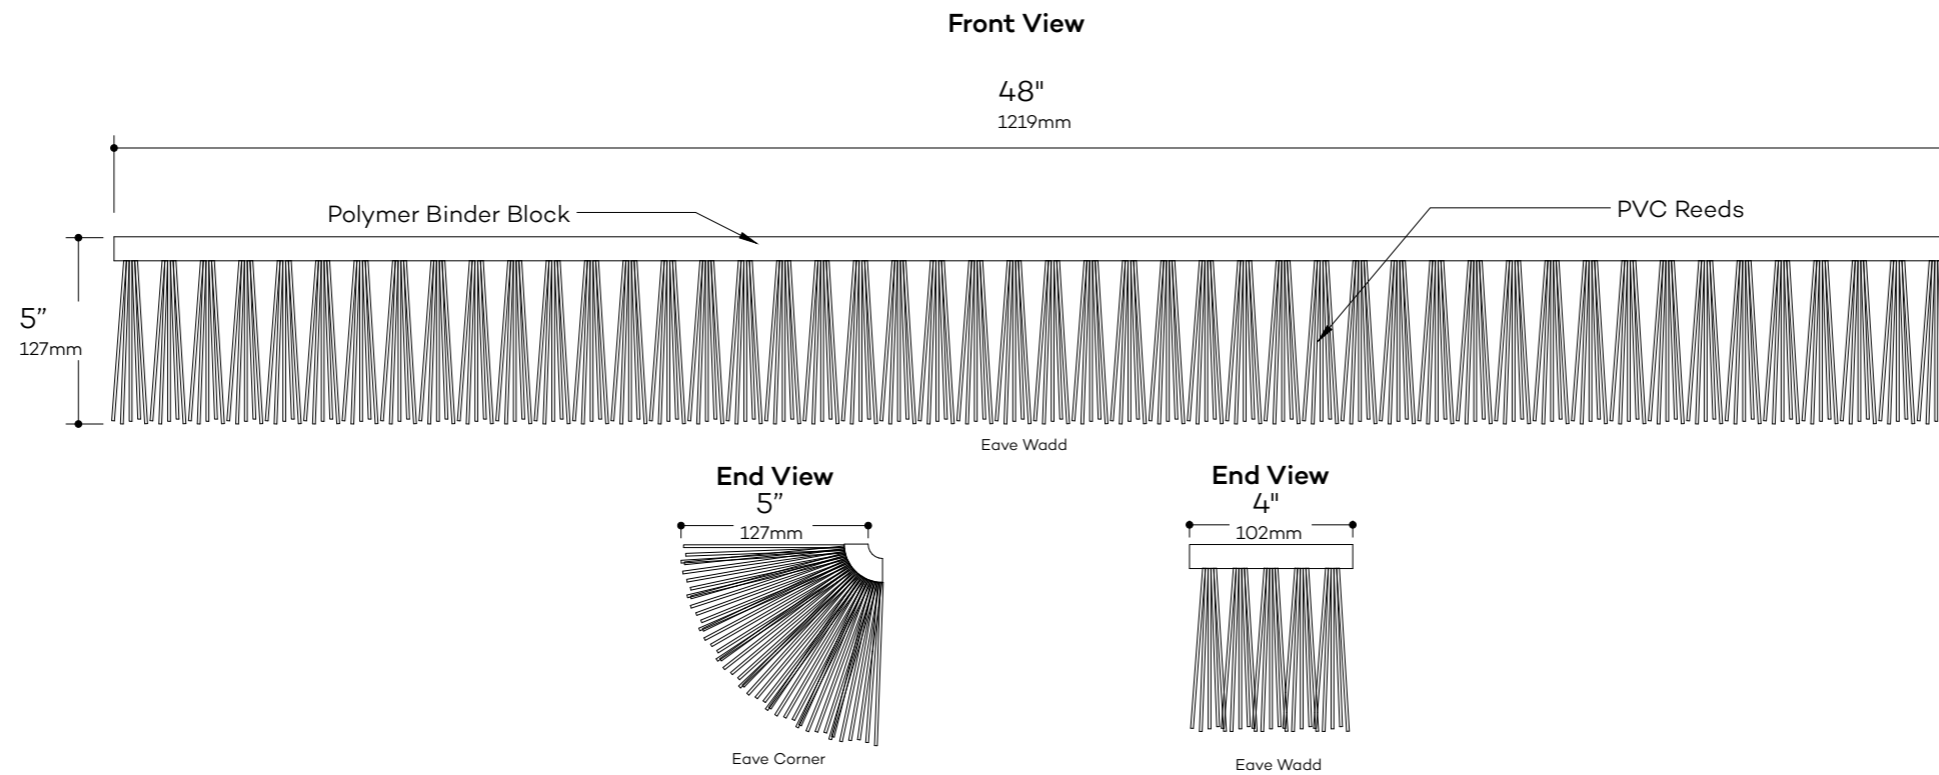

## Hip/Ridge Shingle Details

**GLOBAL INNOVATION, LLC**  
313 SW Windswept Glen  
Lake City, FL 32024  
[www.endureed.com](http://www.endureed.com)

Product Number: 74170  
Size: 13" (330 mm)  
Weight: 1.22lb (0.55 kg)  
Exposure: 4" (102 mm)  
Coverage: 0 Sq ft  
Material: PVC

## Eave Wadd Details

**GLOBAL INNOVATION, LLC**  
313 SW Windswept Glen  
Lake City, FL 32024  
[www.endureed.com](http://www.endureed.com)

**Eave Wadd**  
Product Number: 73670  
Size: 48"x 5" (1219 x 127mm)  
Weight: 6.2lb (2.81kg)  
Exposure: 0"  
Coverage: 0"  
Material: PVC

**Eave Corner**  
Product Number: 745839  
Size: 4"x 5" (102 x 127 mm)  
Weight: 0.5lb (0.23kg)  
Exposure: 0"  
Coverage: 0"  
Material: PVC

DRAWN BY  
N.J.Rimert  
DATE  
August 22, 2019