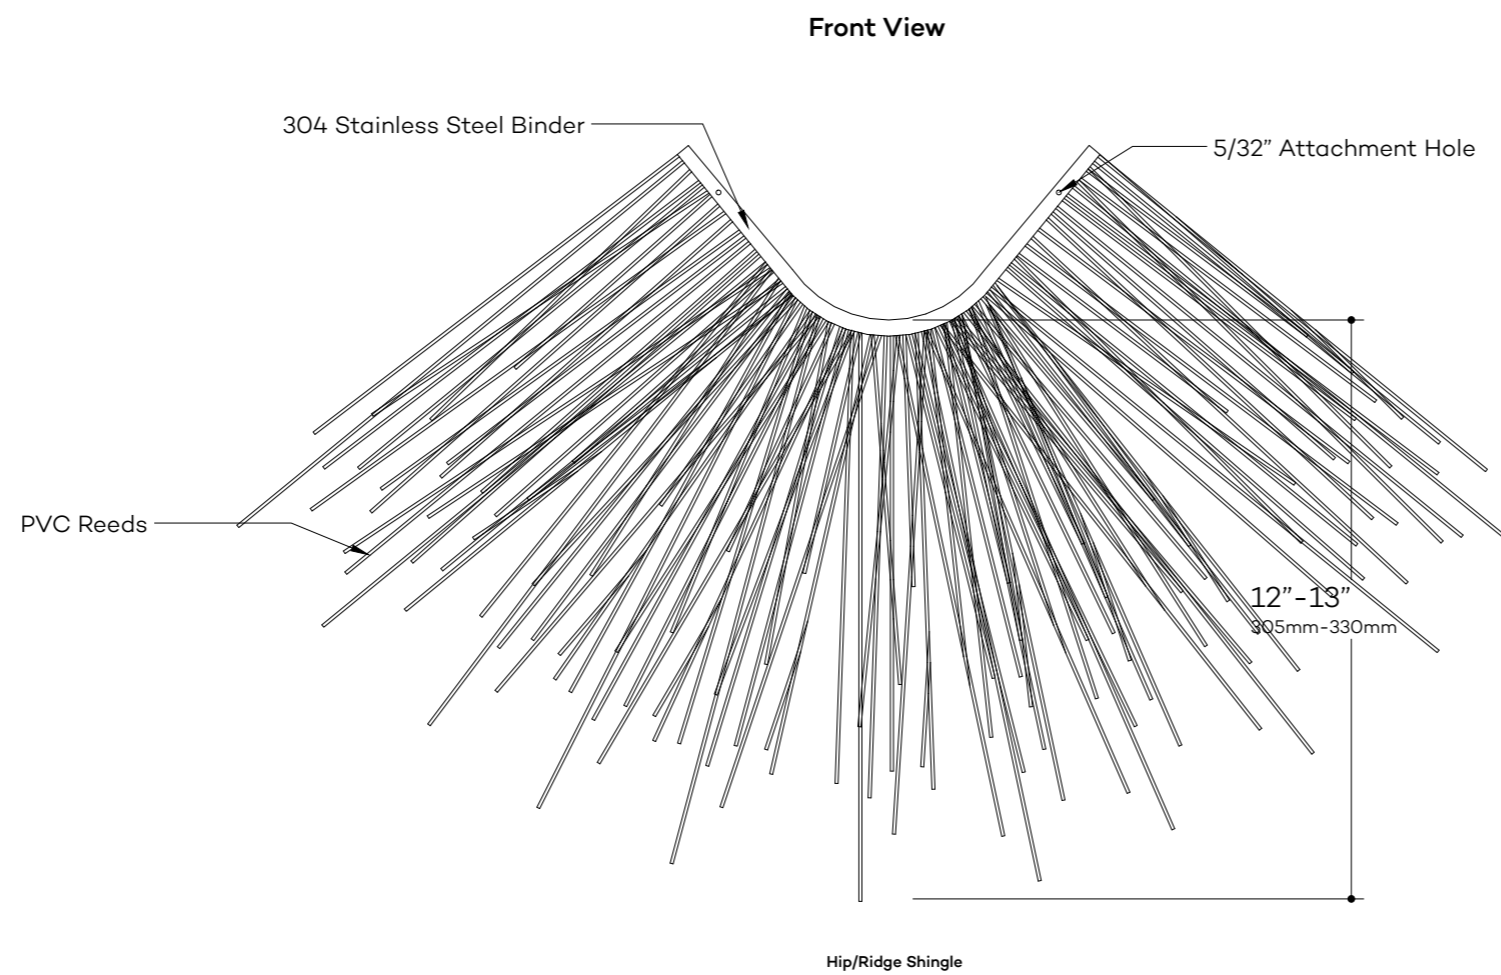

Hip/Ridge Shingle Details

GLOBAL INNOVATION, LLC
313 SW Windswept Glen
Lake City, FL 32024
www.endureed.com

Product Number: 74170
Size: 13" (330 mm)
Weight: 1.22lb (0.55 kg)
Exposure: 4" (102 mm)
Coverage: 0 Sq ft
Material: PVC

DRAWN BY
N.J.Rimert
DATE
August 22, 2019