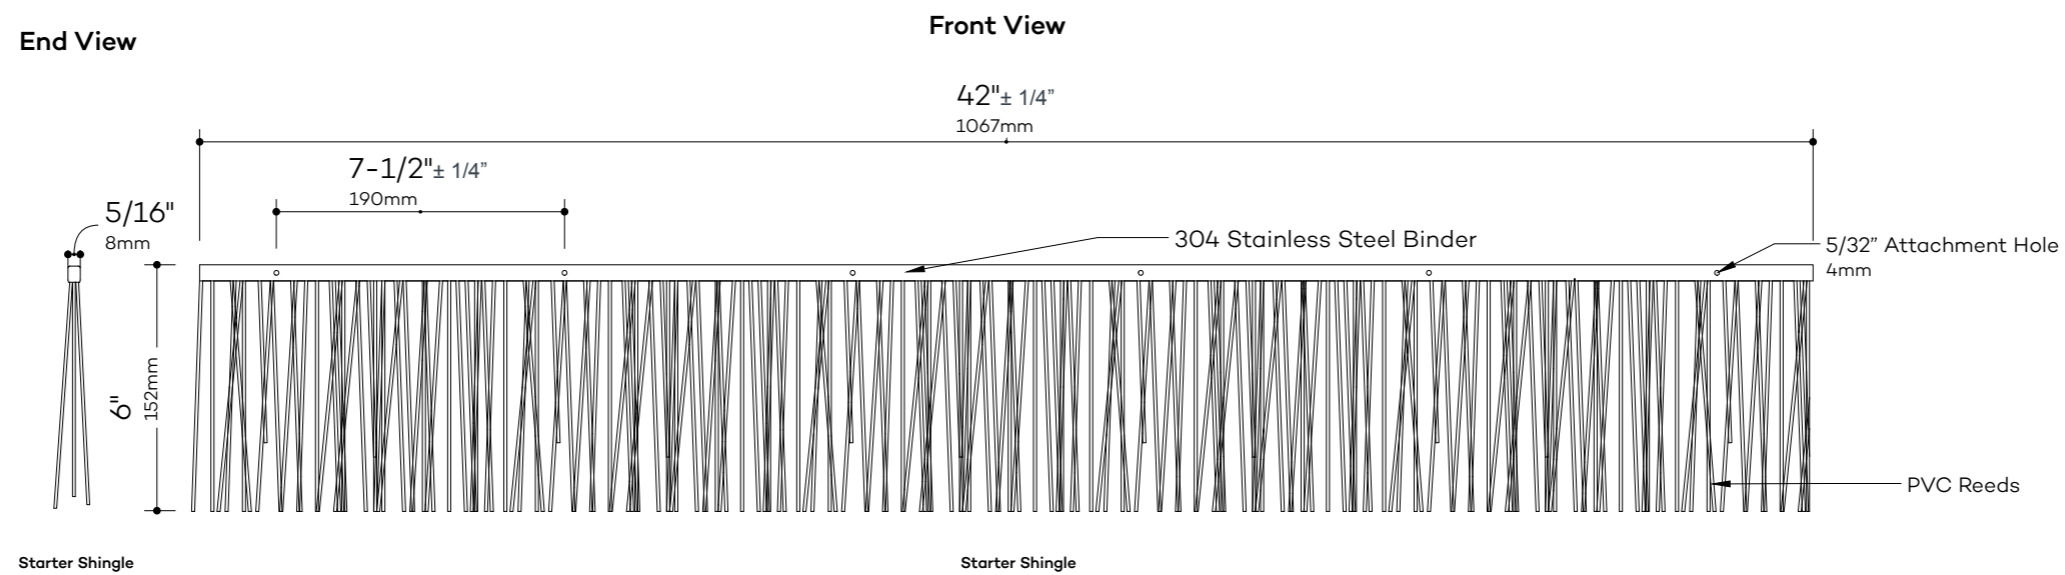

Starter Shingle Details

GLOBAL INNOVATION, LLC
313 SW Windswept Glen
Lake City, FL 32024
www.endureed.com

Product Number: 74169
Size: 42" x 6" (1067 x 152 mm)
Weight: 2.5lb (1.13 kg)
Exposure: 0"
Coverage: 0"
Material: PVC

DRAWN BY
N.J.Rimert
DATE
August 22, 2019