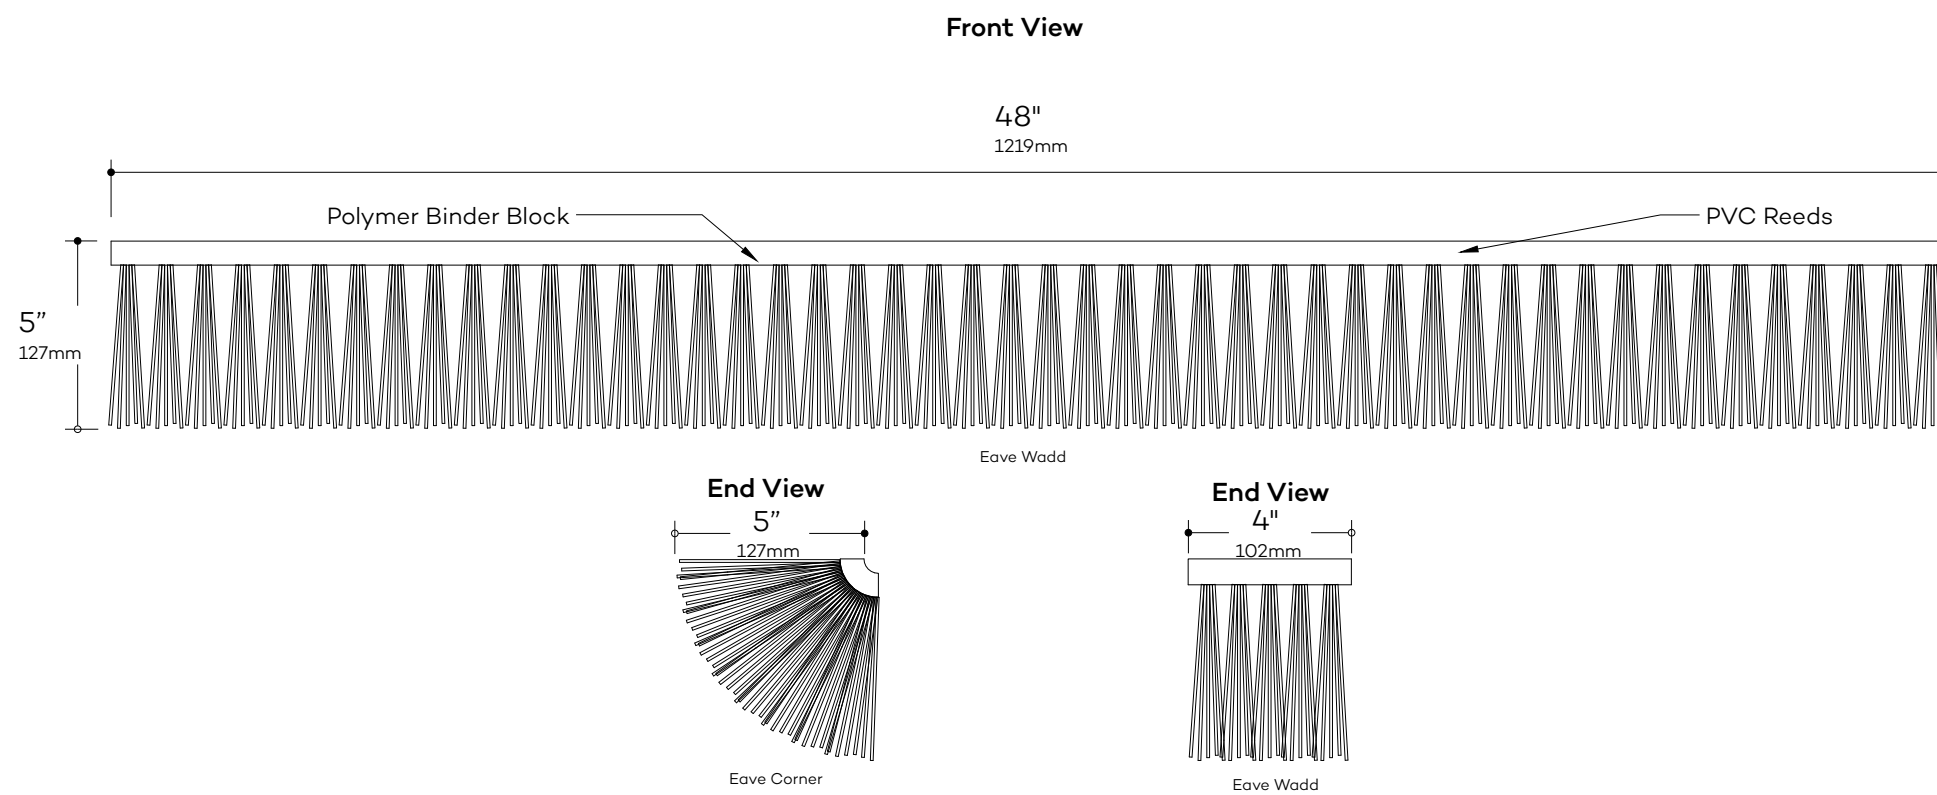

DRAWN BY
 N.J.Rimert
 DATE
 August 22, 2019

Hip/Ridge Shingle Details

GLOBAL INNOVATION, LLC
313 SW Windswept Glen
Lake City, FL 32024
www.endureed.com

Product Number: 745836
Size: 14" (356mm)
Weight: 1.43lb (0.65kg)
Exposure: 4" (102mm)
Coverage: 0"
Material: PVC

DRAWN BY
N.J.Rimert
DATE
August 22, 2019

Eave Wadd Details

GLOBAL INNOVATION, LLC
313 SW Windswept Glen
Lake City, FL 32024
www.endureed.com

Eave Wadd
Product Number: 732901
Size: 48"x 5" (1219 x 127mm)
Weight: 6.2lb (2.81kg)
Exposure: 0"
Coverage: 0"
Material: PVC

Eave Corner
Product Number: 745838
Size: 4"x 5" (102 x 127 mm)
Weight: 0.5lb (0.23kg)
Exposure: 0"
Coverage: 0"
Material: PVC

DRAWN BY
N.J.Rimert
DATE
August 22, 2019

Starter Shingle Details

GLOBAL INNOVATION, LLC
313 SW Windswept Glen
Lake City, FL 32024
www.endureed.com

Product Number: 738270
Size: 42"x 14" (1067 x 356mm)
Weight: 4.75lb (2.15kg)
Exposure: 12" (305mm)
Coverage: 3.5 Sq ft (0.33 Sq M)
Material: PVC

DRAWN BY
N.J.Rimert
DATE
August 22, 2019