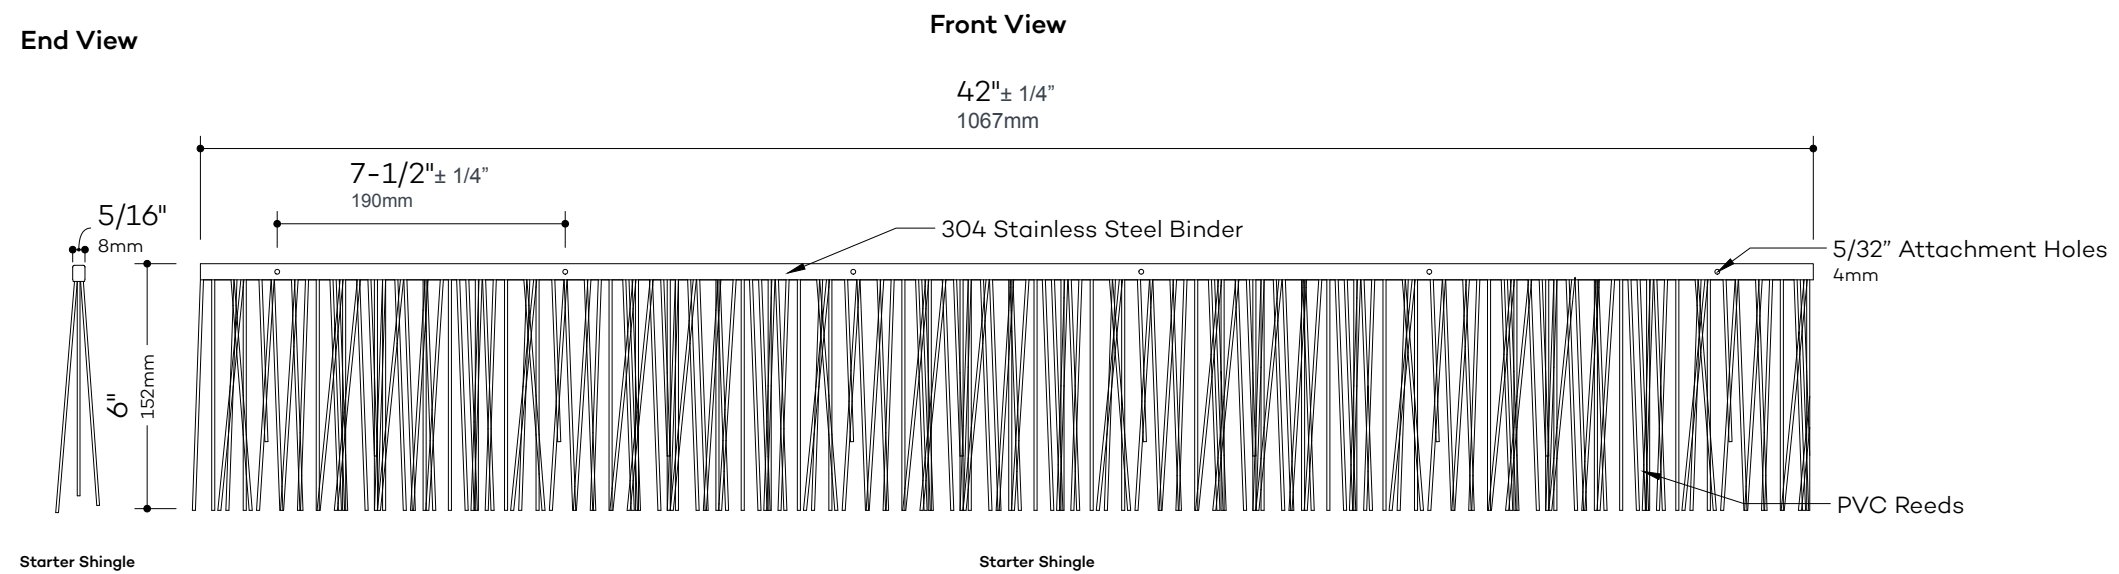

DRAWN BY
N.J.Rimert
DATE
August 22, 2019

Eave Wadd Details

GLOBAL INNOVATION, LLC
313 SW Windswept Glen
Lake City, FL 32024
www.endureed.com

Eave Wadd
Product Number: 732901
Size: 48"x 5" (1219 x 127mm)
Weight: 6.2lb (2.81kg)
Exposure: 0"
Coverage: 0"
Material: PVC

Eave Corner
Product Number: 745838
Size: 4"x 5" (102 x 127 mm)
Weight: 0.5lb (0.23kg)
Exposure: 0"
Coverage: 0"
Material: PVC

DRAWN BY
N.J.Rimert
DATE
August 22, 2019

Starter Shingle Details

GLOBAL INNOVATION, LLC
313 SW Windswept Glen
Lake City, FL 32024
www.endureed.com

Product Number: 732828
Size: 42"x 6" (1067 x 152mm)
Weight: 2.5lb (113kg)
Exposure: 0"
Coverage: 0"
Material: PVC

DRAWN BY
N.J.Rimert
DATE
August 22, 2019

Ceiling Shingle Details

End View

Front View

GLOBAL INNOVATION, LLC
313 SW Windswept Glen
Lake City, FL 32024
www.endureed.com

Product Number: 738270
Size: 42"x 14" (1067 x 356mm)
Weight: 4.75lb (2.15kg)
Exposure: 12" (305mm)
Coverage: 3.5 Sq ft (0.33 Sq M)
Material: PVC

DRAWN BY
N.J.Rimert
DATE
August 22, 2019