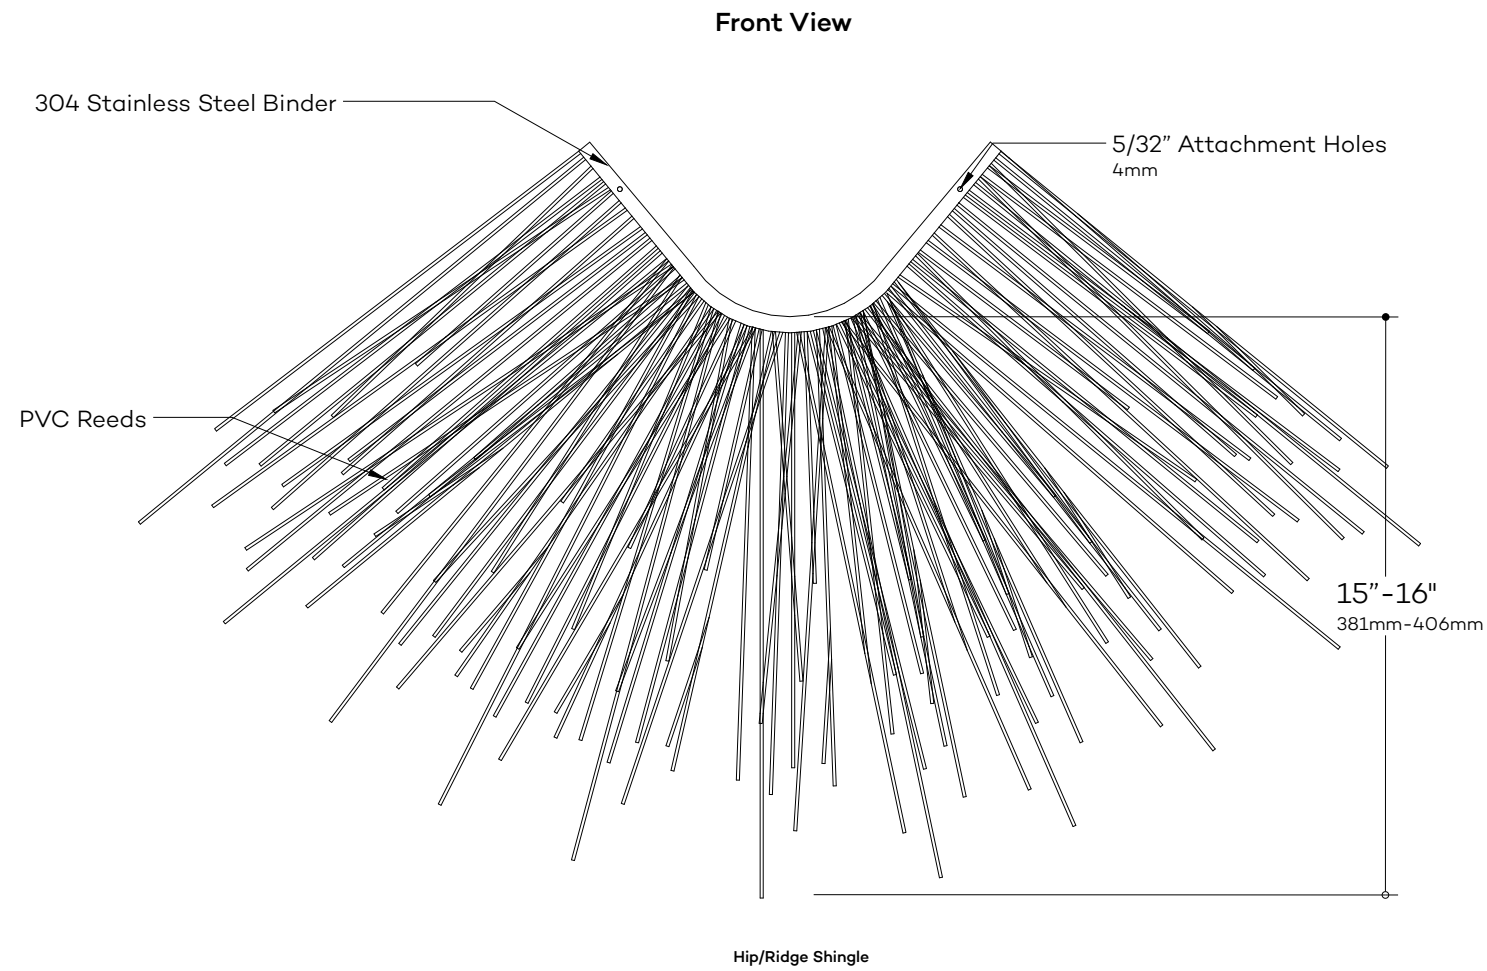

Hip/Ridge Shingle Details

GLOBAL INNOVATION, LLC
313 SW Windswept Glen
Lake City, FL 32024
www.endureed.com

Product Number: 745836
Size: 14" (356mm)
Weight: 1.43lb (0.65kg)
Exposure: 4" (102mm)
Coverage: 0"
Material: PVC

DRAWN BY
N.J.Rimert
DATE
August 22, 2019