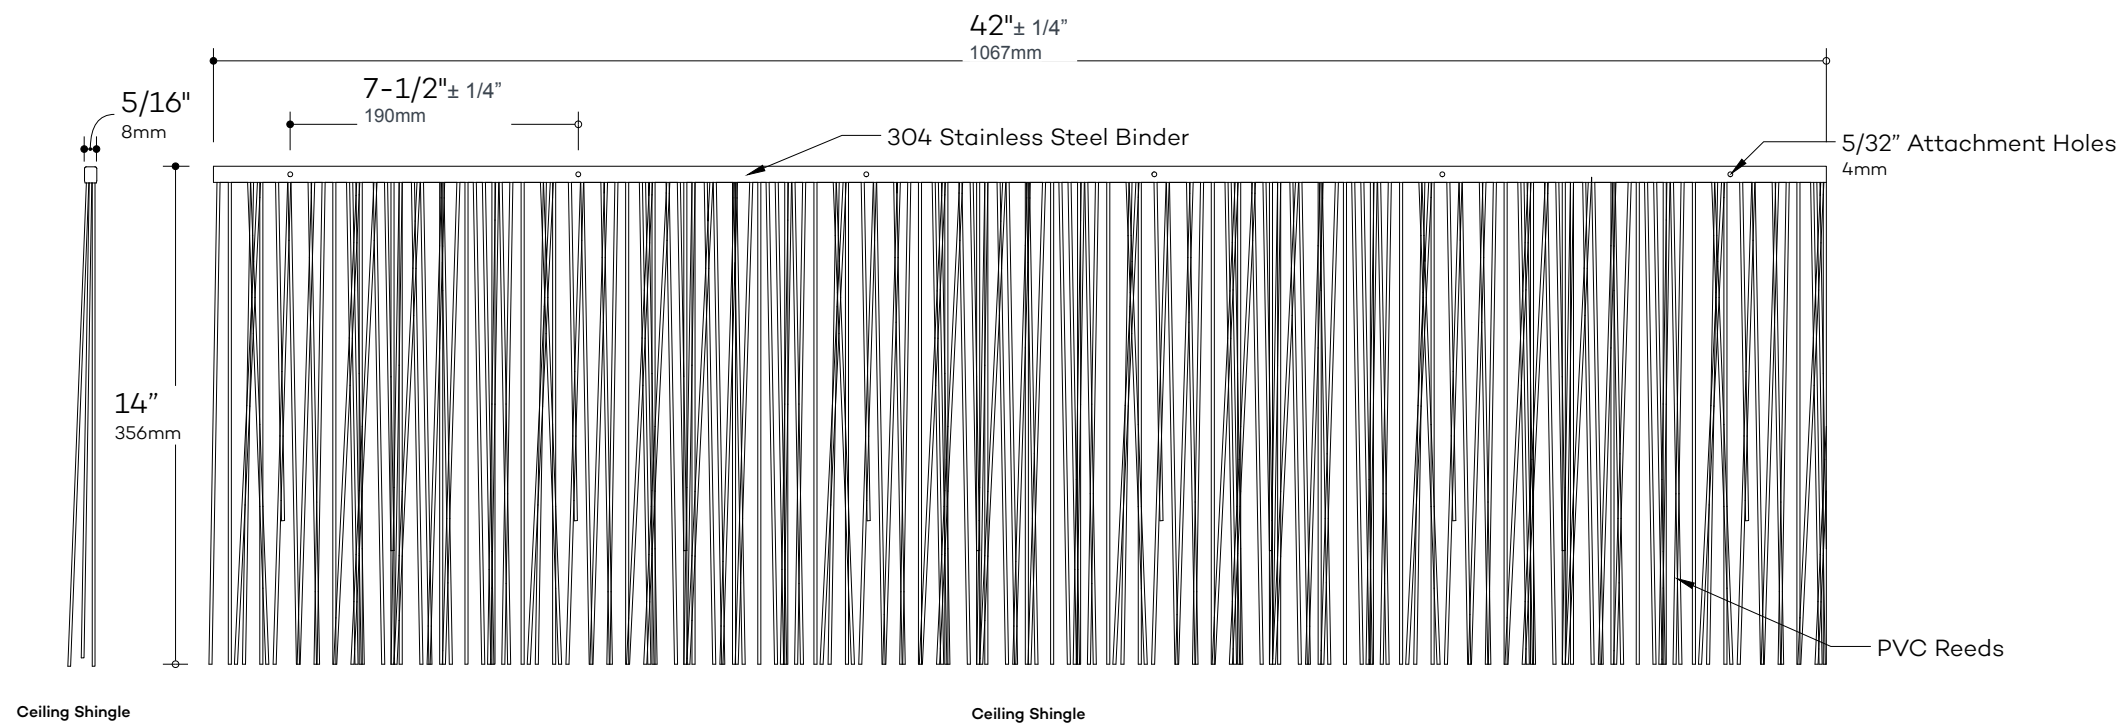

DRAWN BY
N.J.Rimert
DATE
August 22, 2019

Eave Wadd Details

GLOBAL INNOVATION, LLC
313 SW Windswept Glen
Lake City, FL 32024
www.endureed.com

Eave Wadd
Product Number: 732901
Size: 48"x 5" (1219 x 127mm)
Weight: 6.2lb (2.81kg)
Exposure: 0"
Coverage: 0"
Material: PVC

Eave Corner
Product Number: 745838
Size: 4"x 5" (102 x 127 mm)
Weight: 0.5lb (0.23kg)
Exposure: 0"
Coverage: 0"
Material: PVC

DRAWN BY
N.J.Rimert
DATE
August 22, 2019

Starter Shingle Details

GLOBAL INNOVATION, LLC
313 SW Windswept Glen
Lake City, FL 32024
www.endureed.com

Product Number: 732828
Size: 42"x 6" (1067 x 152mm)
Weight: 2.5lb (113kg)
Exposure: 0"
Coverage: 0"
Material: PVC

DRAWN BY
N.J.Rimert
DATE
August 22, 2019

Ceiling Shingle Details

End View

Front View

GLOBAL INNOVATION, LLC
313 SW Windswept Glen
Lake City, FL 32024
www.endureed.com

Product Number: 738270
Size: 42"x 14" (1067 x 356mm)
Weight: 4.75lb (2.15kg)
Exposure: 12" (305mm)
Coverage: 3.5 Sq ft (0.33 Sq M)
Material: PVC

DRAWN BY
N.J.Rimert
DATE
August 22, 2019