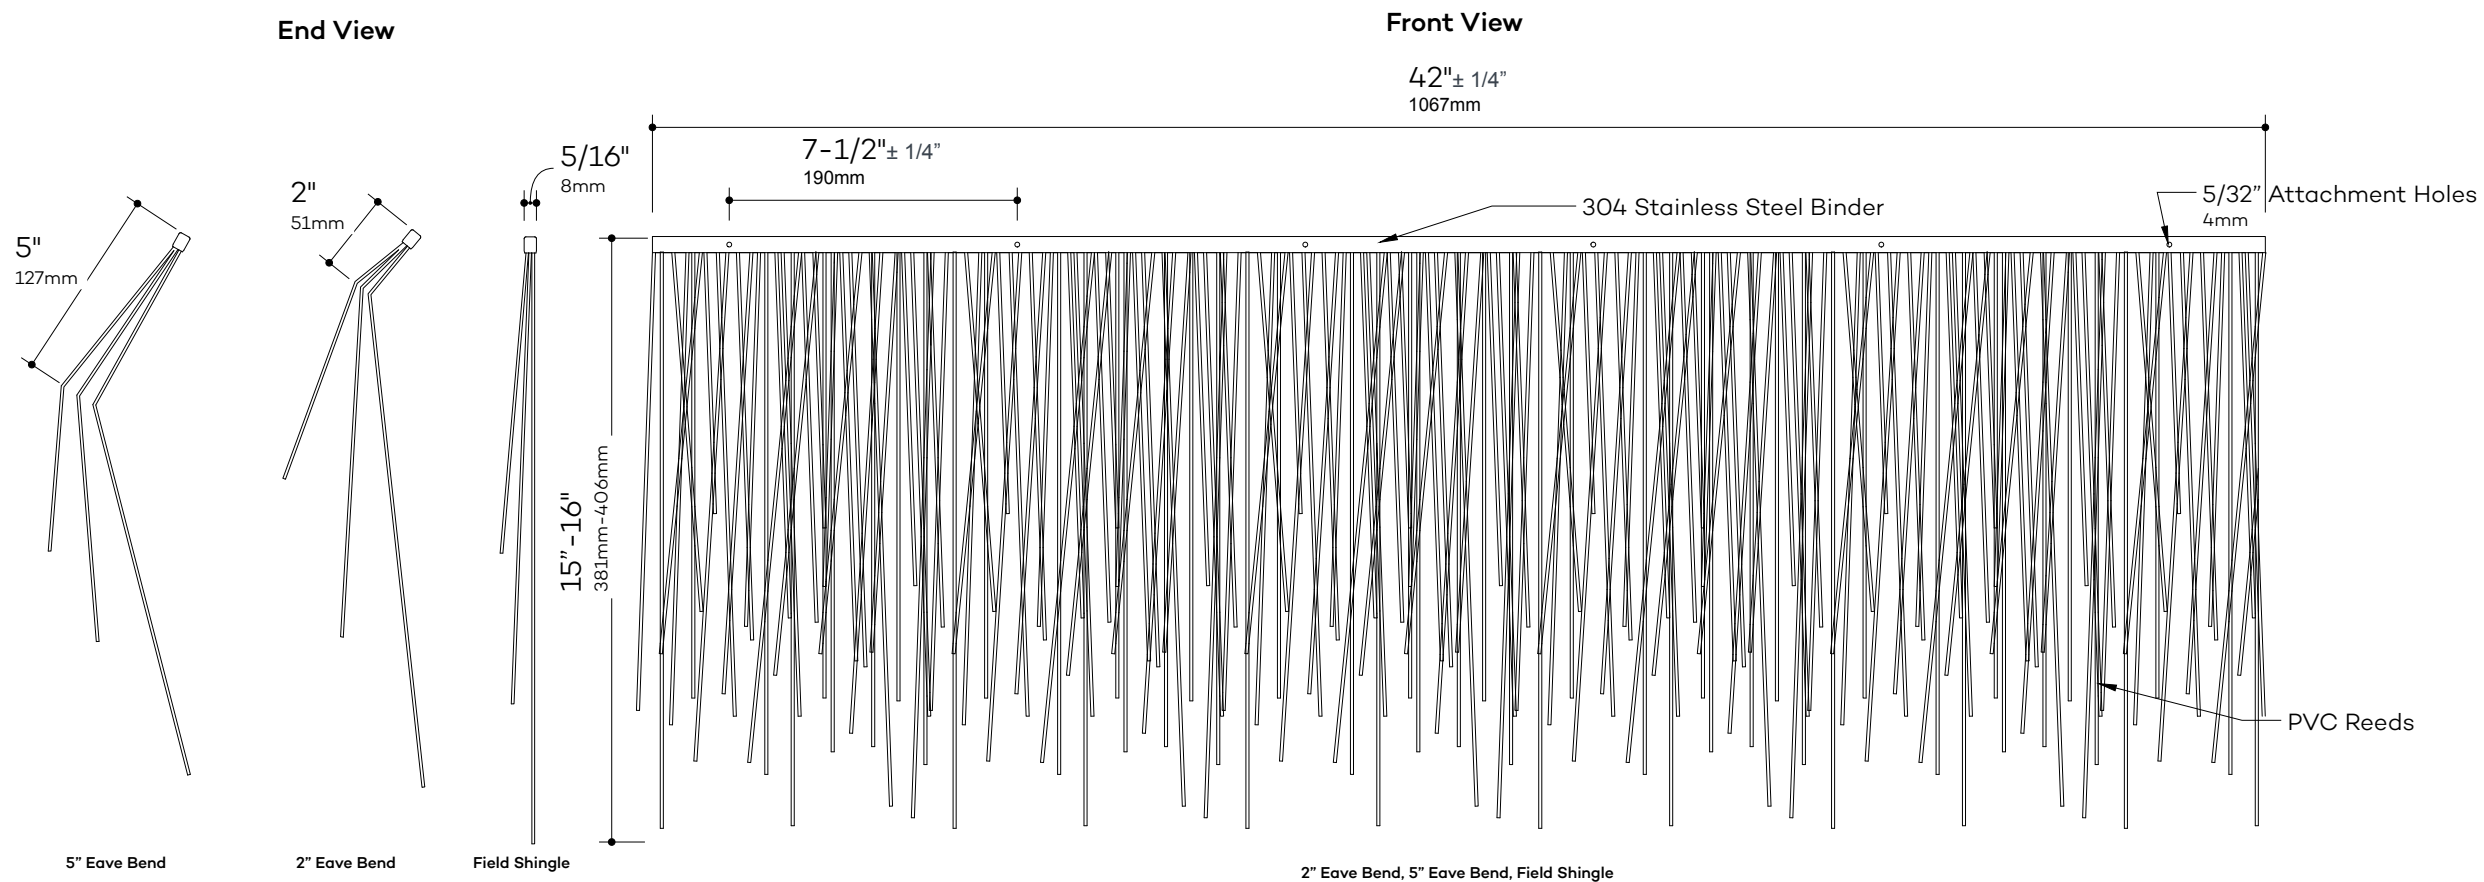

Field Shingle Details

GLOBAL INNOVATION, LLC
 313 SW Windswept Glen
 Lake City, FL 32024
www.endureed.com

Field Shingle
 Product Number: 732768
 Size: 42"x 16" (1067 x 406mm)
 Weight: 4.3lb (1.95kg)
 Exposure: 8" (203mm)
 Coverage: 2.33 Sq ft (0.216 Sq M)
 Material: PVC

2" Eave Bend
 Product Number: 732744
 Size: 42"x 16" (1067 x 406mm)
 Weight: 4.3lb (1.95kg)
 Exposure: 2" (51mm)
 Coverage: 0
 Material: PVC

5" Eave Bend
 Product Number: 732745
 Size: 42"x 16" (1067 x 406mm)
 Weight: 4.3lb (1.95kg)
 Exposure: 5" (127mm)
 Coverage: 0
 Material: PVC

Eave Corner
Product Number: 745838
Size: 4"x 5" (102 x 127 mm)
Weight: 0.5lb (0.23kg)
Exposure: 0"
Coverage: 0"
Material: PVC

DRAWN BY
N.J.Rimert
DATE
August 22, 2019

Starter Shingle Details

GLOBAL INNOVATION, LLC
313 SW Windswept Glen
Lake City, FL 32024
www.endureed.com

Product Number: 738270
Size: 42"x 14" (1067 x 356mm)
Weight: 4.75lb (2.15kg)
Exposure: 12" (305mm)
Coverage: 3.5 Sq ft (0.33 Sq M)
Material: PVC

DRAWN BY
N.J.Rimert
DATE
August 22, 2019