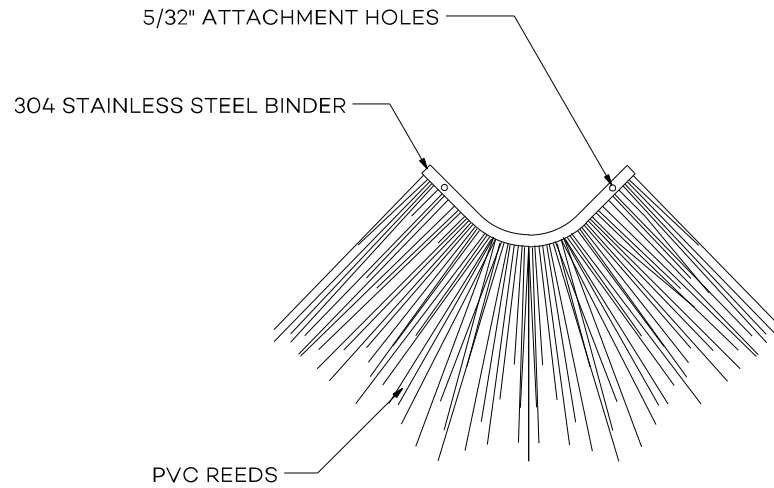

# Hip Shingle Detail

## HIP SHINGLE DETAIL

### PART NUMBER:

745891 - Bali - Hip Shingle - Harvest Beige

Global Innovation  
313 SW Windswept Glen  
Lake City, FL 32024  
1-877-784-2824 | [endureed.com](http://endureed.com)