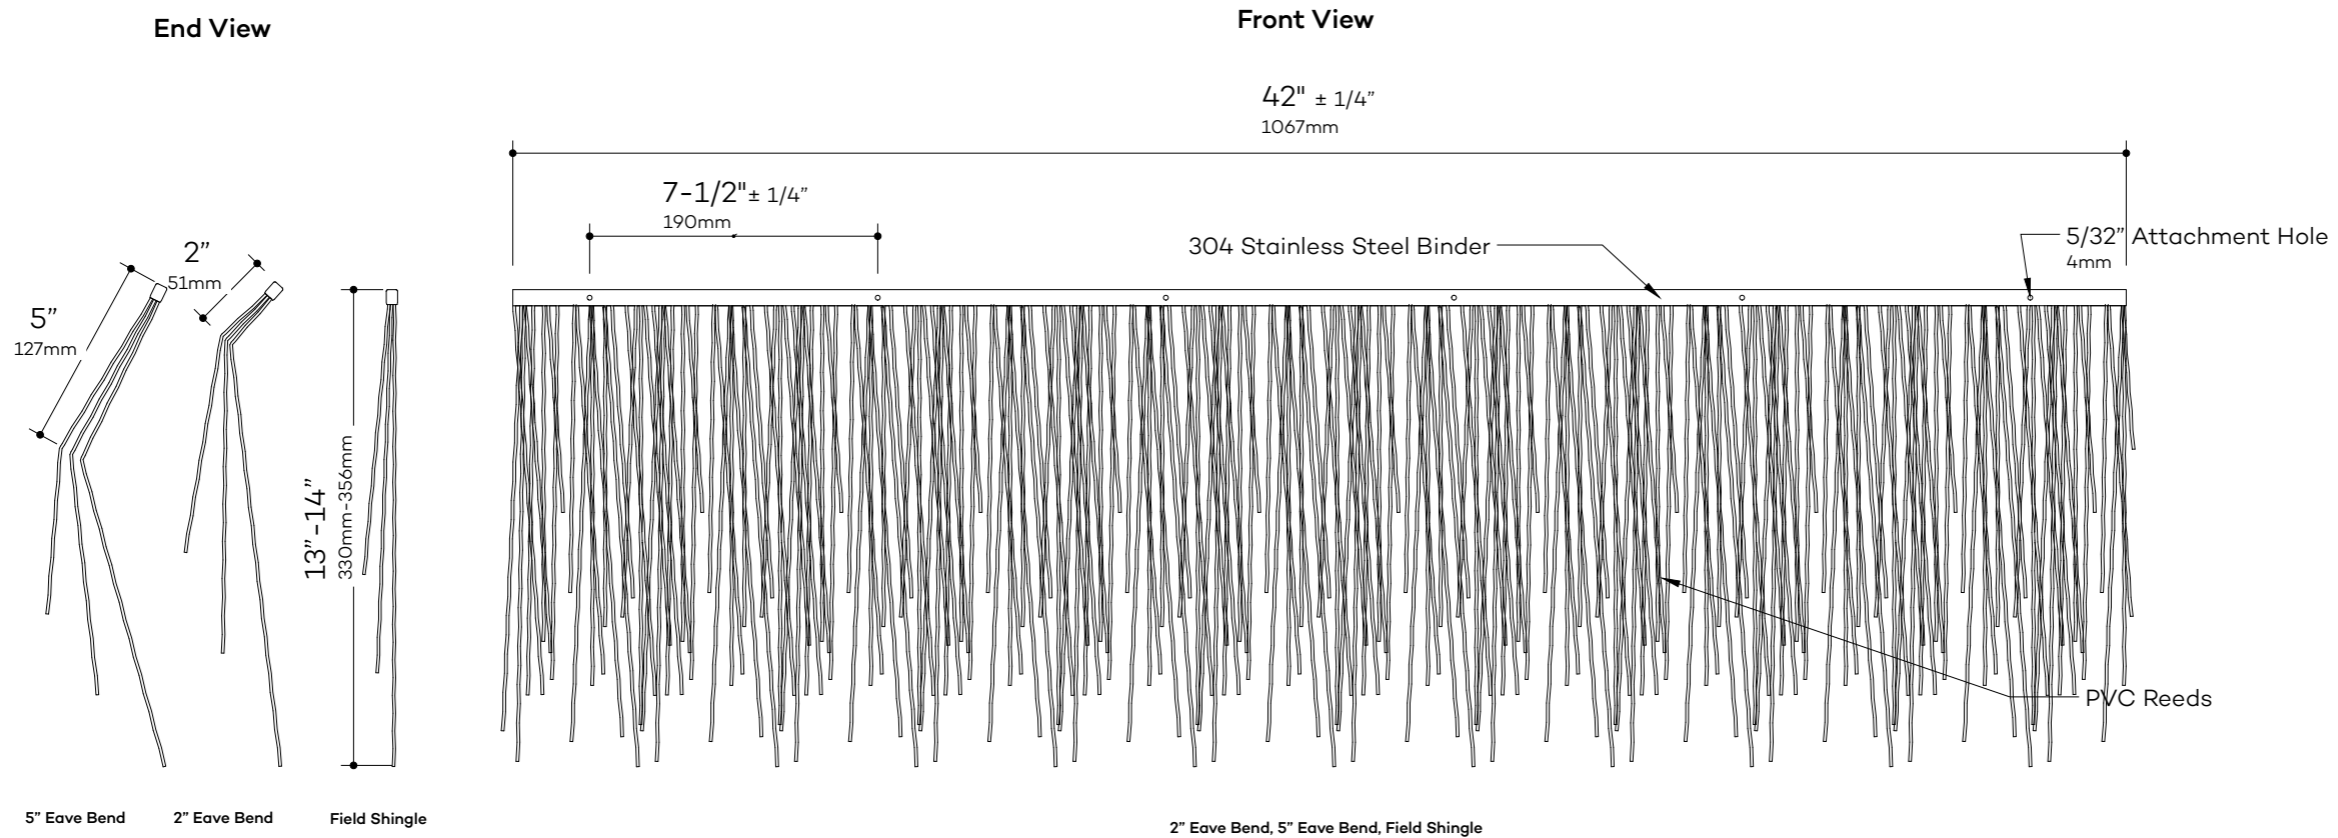

Field Shingle Details

GLOBAL INNOVATION, LLC
 313 SW Windswept Glen
 Lake City, FL 32024
www.endureed.com

Field Shingle
 Part Number: 734274
 Size: 42" x 14" (1067 x 356 mm)
 Weight: 3.66lb (1.66 kg)
 Exposure: 6.5" (203mm)
 Coverage: 1.89 Sq Ft (0.18 Sq M)
 Material: PVC

2" Eave Bend
 Product Number: 734276
 Size: 42" x 14" (1067 x 356mm)
 Weight: 3.66lb (1.66kg)
 Exposure: 2" (mm)
 Coverage: 0
 Material: PVC

5" Eave Bend
 Product Number: 734277
 Size: 42" x 14" (1067 x 356mm)
 Weight: 3.66lb (1.66kg)
 Exposure: 5" (mm)
 Coverage: 0
 Material: PVC

Eave Corner
Product Number: 734900
Size: 4"x 5" (102 x 127 mm)
Weight: 0.5lb (0.23kg)
Exposure: 0"
Coverage: 0"
Material: PVC

DRAWN BY
N.J.Rimert
DATE
August 22, 2019

Ceiling Shingle Details

GLOBAL INNOVATION, LLC
313 SW Windswept Glen
Lake City, FL 32024
www.endureed.com

Part Number: 734286
Size: 42" x 14" (1067 x 356 mm)
Weight: 4.75lb (2.15 kg)
Exposure: 12" (305 mm)
Coverage: 3.5 Sq Ft (0.33 Sq M)
Material PVC

DRAWN BY
N.J.Rimert
DATE
August 22, 2019