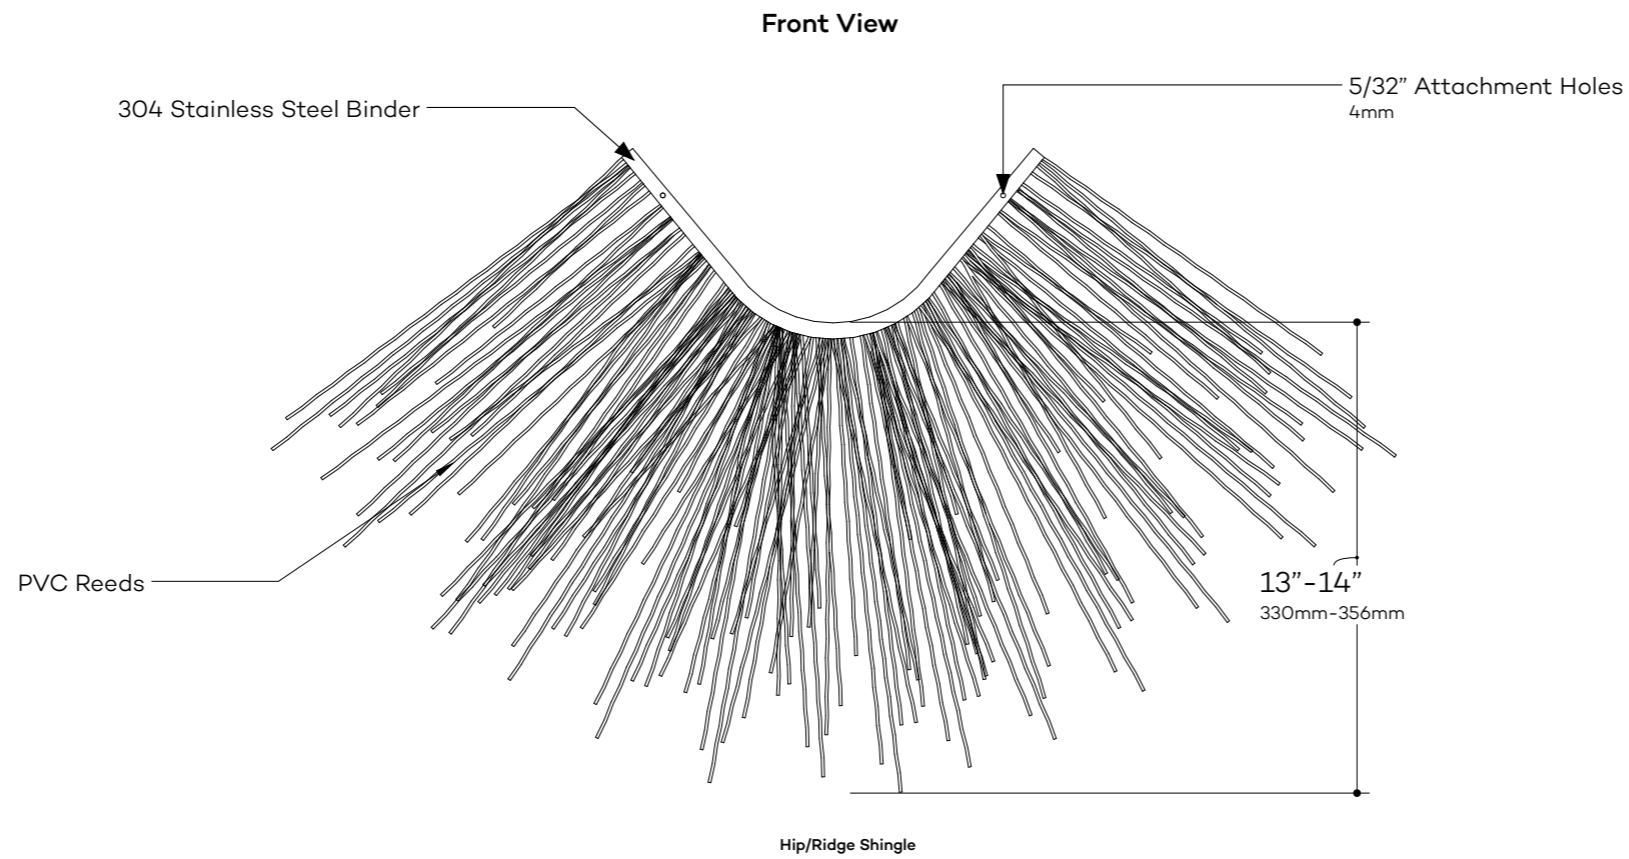

Hip/Ridge Shingle Details

GLOBAL INNOVATION, LLC
313 SW Windswept Glen
Lake City, FL 32024
www.endureed.com

Part Number: 734287
Size: 14" (356 mm)
Weight: 1.22lb (0.55 kg)
Exposure: 4" (102 mm)
Coverage: 0"
Material: PVC

DRAWN BY
N.J.Rimert
DATE
August 22, 2019