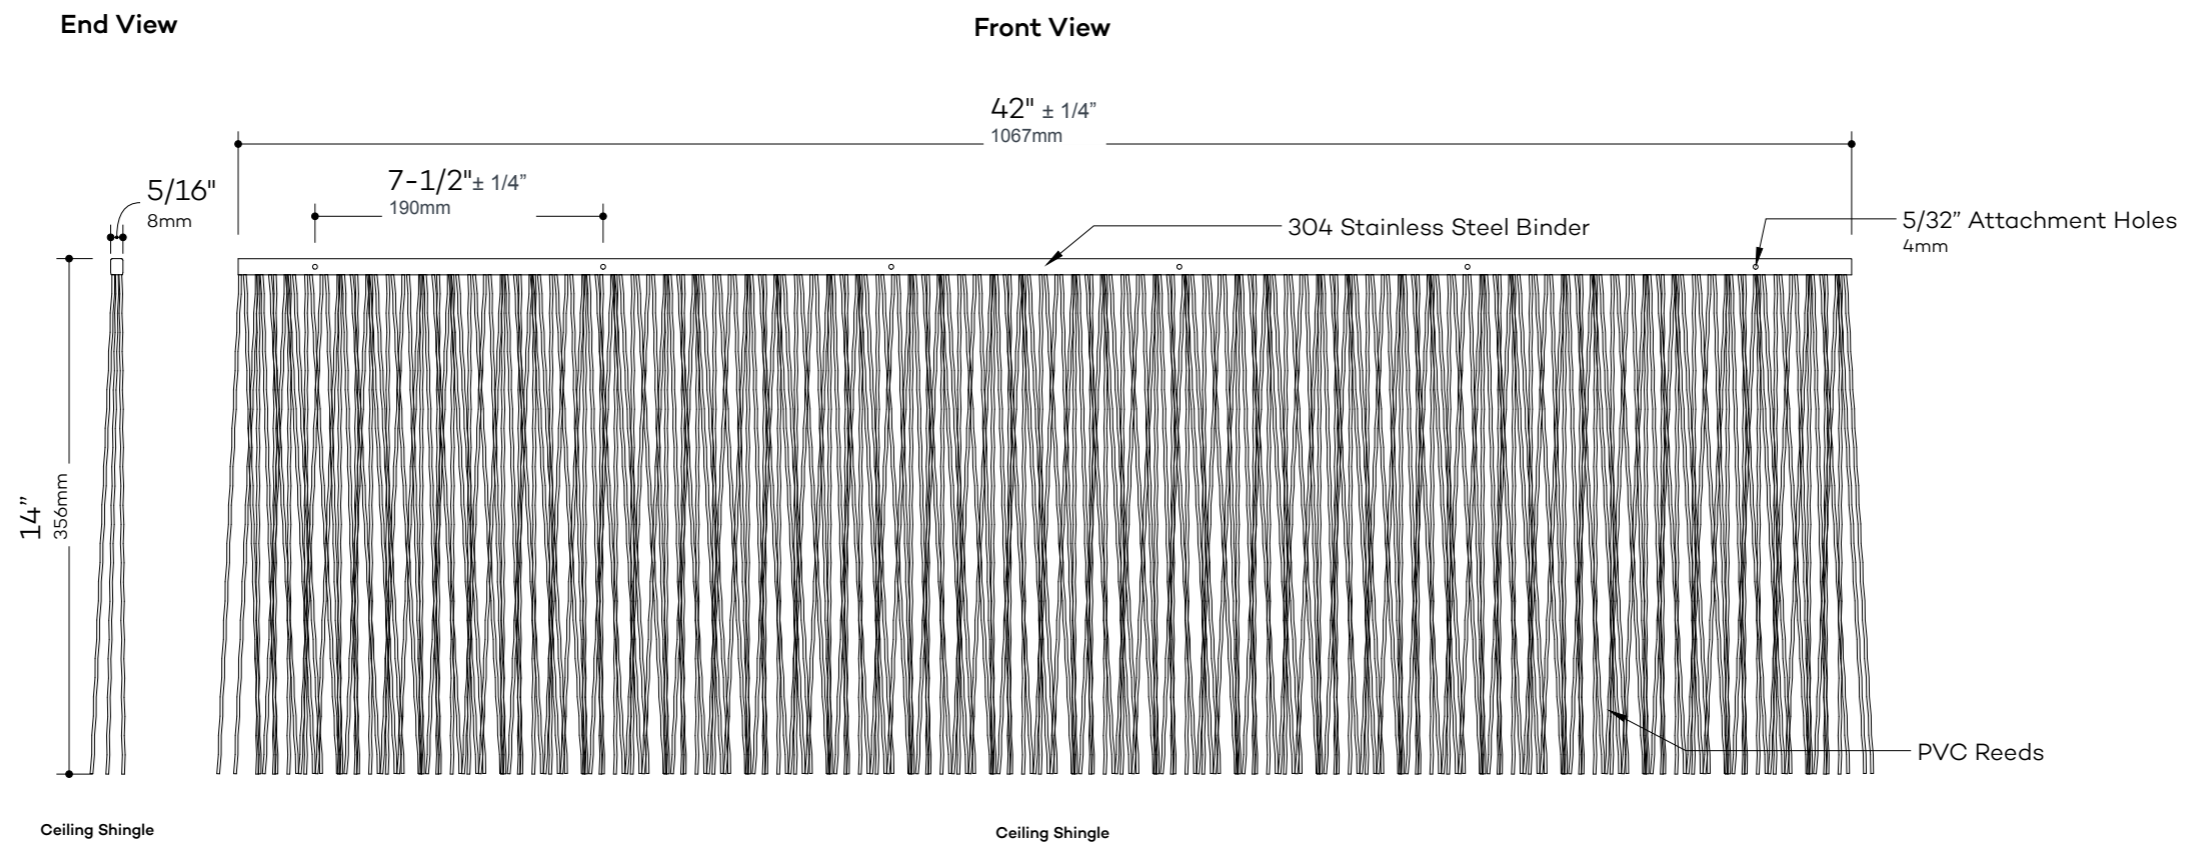

DRAWN BY
N.J.Rimert
DATE
August 22, 2019

Eave Wadd Details

GLOBAL INNOVATION, LLC
313 SW Windswept Glen
Lake City, FL 32024
www.endureed.com

Eave Wadd
Product Number: 504806
Size: 48"x 5" (1219 x 127mm)
Weight: 6.2lb (2.81kg)
Exposure: 0"
Coverage: 0"
Material: PVC

Eave Corner
Product Number: 734900
Size: 4"x 5" (102 x 127 mm)
Weight: 0.5lb (0.23kg)
Exposure: 0"
Coverage: 0"
Material: PVC

DRAWN BY
N.J.Rimert
DATE
August 22, 2019

Ceiling Shingle Details

GLOBAL INNOVATION, LLC
313 SW Windswept Glen
Lake City, FL 32024
www.endureed.com

Part Number: 734286
Size: 42" x 14" (1067 x 356 mm)
Weight: 4.75lb (2.15 kg)
Exposure: 12" (305 mm)
Coverage: 3.5 Sq Ft (0.33 Sq M)
Material PVC

DRAWN BY
N.J.Rimert
DATE
August 22, 2019