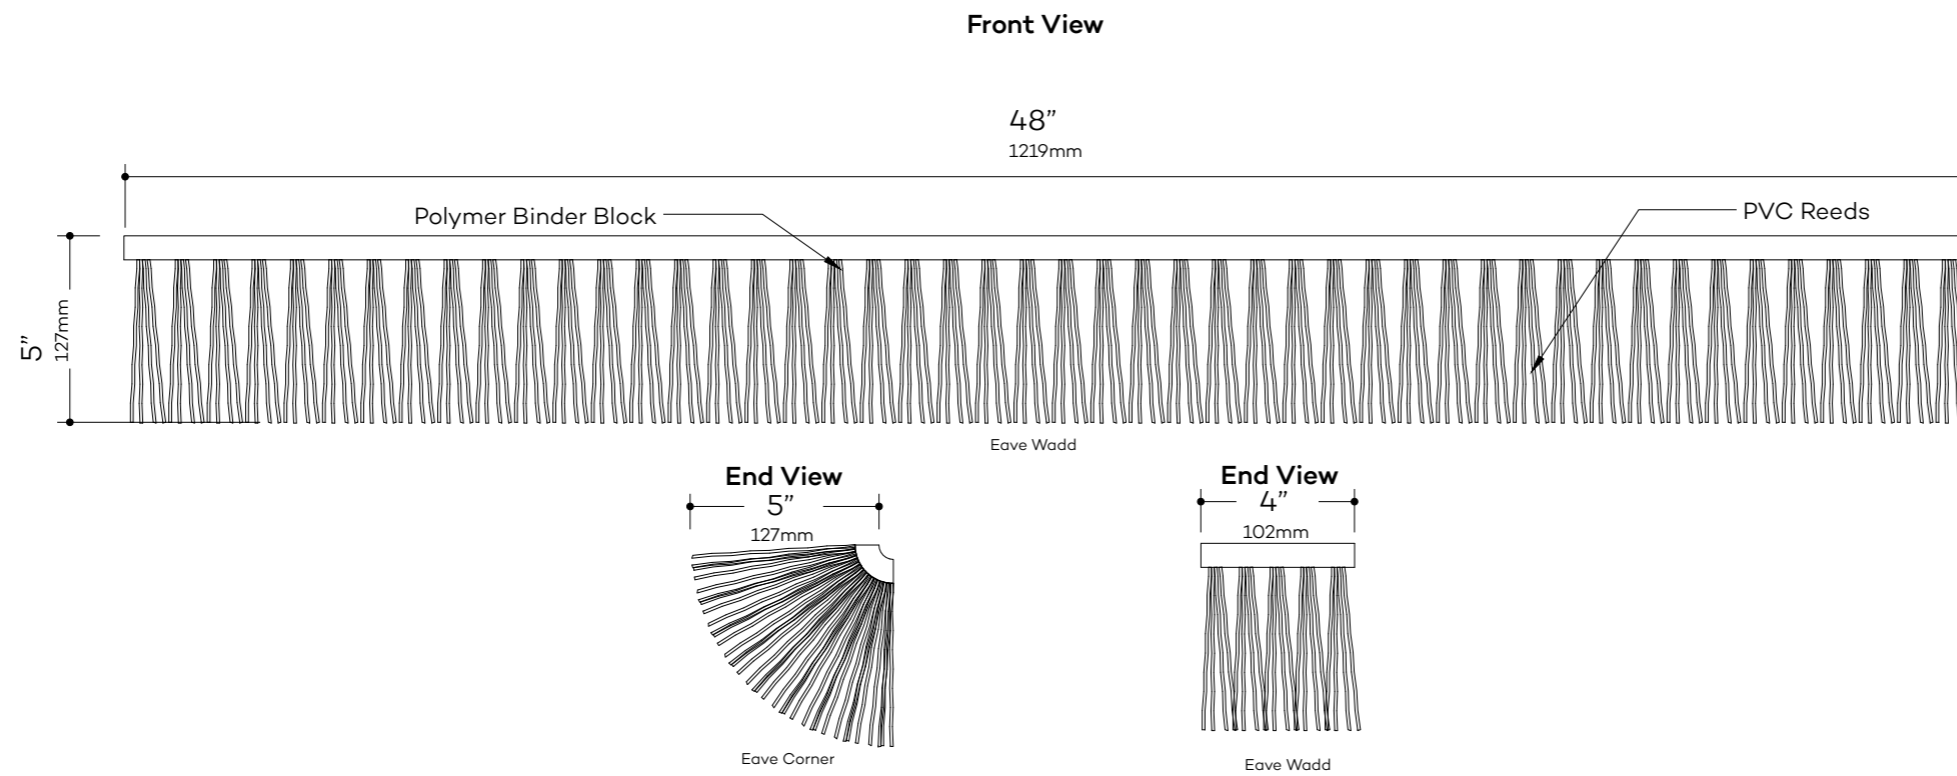

DRAWN BY
 N.J.Rimert
 DATE
 August 22, 2019

Hip/Ridge Shingle Details

GLOBAL INNOVATION, LLC
313 SW Windswept Glen
Lake City, FL 32024
www.endureed.com

Part Number: 734287
Size: 14" (356 mm)
Weight: 1.22lb (0.55 kg)
Exposure: 4" (102 mm)
Coverage: 0"
Material: PVC

DRAWN BY
N.J.Rimert
DATE
August 22, 2019

Eave Wadd Details

GLOBAL INNOVATION, LLC
313 SW Windswept Glen
Lake City, FL 32024
www.endureed.com

Eave Wadd
Product Number: 504806
Size: 48"x 5" (1219 x 127mm)
Weight: 6.2lb (2.81kg)
Exposure: 0"
Coverage: 0"
Material: PVC

Eave Corner
Product Number: 734900
Size: 4"x 5" (102 x 127 mm)
Weight: 0.5lb (0.23kg)
Exposure: 0"
Coverage: 0"
Material: PVC

DRAWN BY
N.J.Rimert
DATE
August 22, 2019

Ceiling Shingle Details

GLOBAL INNOVATION, LLC
313 SW Windswept Glen
Lake City, FL 32024
www.endureed.com

Part Number: 734286
Size: 42" x 14" (1067 x 356 mm)
Weight: 4.75lb (2.15 kg)
Exposure: 12" (305 mm)
Coverage: 3.5 Sq Ft (0.33 Sq M)
Material PVC

DRAWN BY
N.J.Rimert
DATE
August 22, 2019