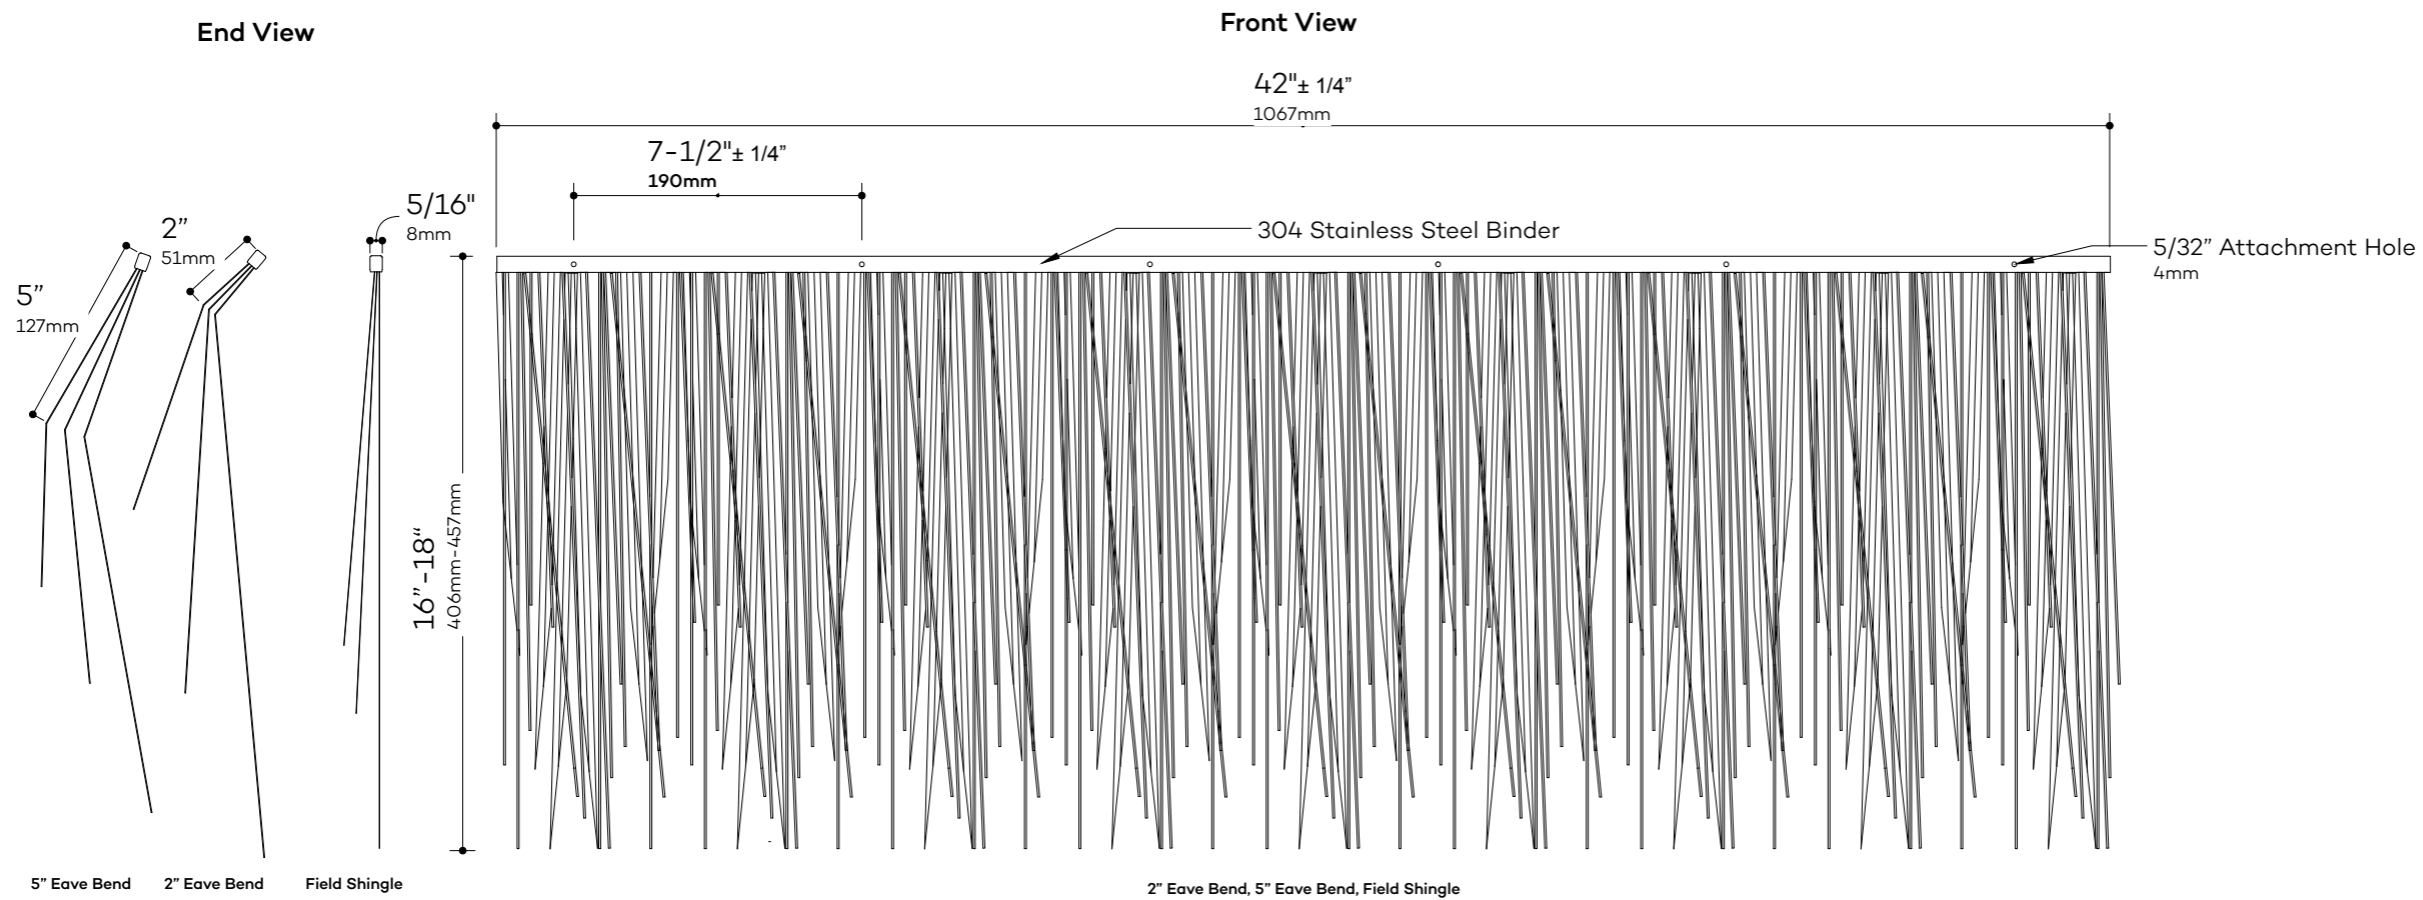

Field Shingle Details

GLOBAL INNOVATION, LLC
 313 SW Windswept Glen
 Lake City, FL 32024
www.endureed.com

Field Shingle
 Product Number: 734504
 Size: 42"x 18" (1067 x 457 mm)
 Weight: 4.27lb (1.94 kg)
 Exposure: 8" (203 mm)
 Coverage: 2.33 Sq Ft (0.22 Sq M)
 Material: PVC

2" Eave Bend
 Product Number: 734505
 Size: 42"x 18" (1067 x 457mm)
 Weight: 4.27lb (1.94kg)
 Exposure: 2" (mm)
 Coverage: 0
 Material: PVC

5" Eave Bend
 Product Number: 734506
 Size: 42"x 18" (1067 x 457mm)
 Weight: 4.27lb (1.94kg)
 Exposure: 5" (mm)
 Coverage: 0
 Material: PVC

DRAWN BY
 N.J.Rimert
 DATE
 August 22, 2019

Hip/Ridge Shingle Details

GLOBAL INNOVATION, LLC
313 SW Windswept Glen
Lake City, FL 32024
www.endureed.com

Product Number: 734507
Size: 18" (457mm)
Weight: 1.42lb (0.64 kg)
Exposure: 4" (102 mm)
Coverage: 0"
Material: PVC

DRAWN BY
N.J.Rimert
DATE
August 22, 2019

Ceiling Shingle Details

GLOBAL INNOVATION, LLC
313 SW Windswept Glen
Lake City, FL 32024
www.endureed.com

Product Number: 734599
Size: 42"x 14" (1067 x 356 mm)
Weight: 5.76lb (2.61 kg)
Exposure: 12" (305 mm)
Coverage: 3.5 Sq Ft (0.33 Sq M)
Material: PVC