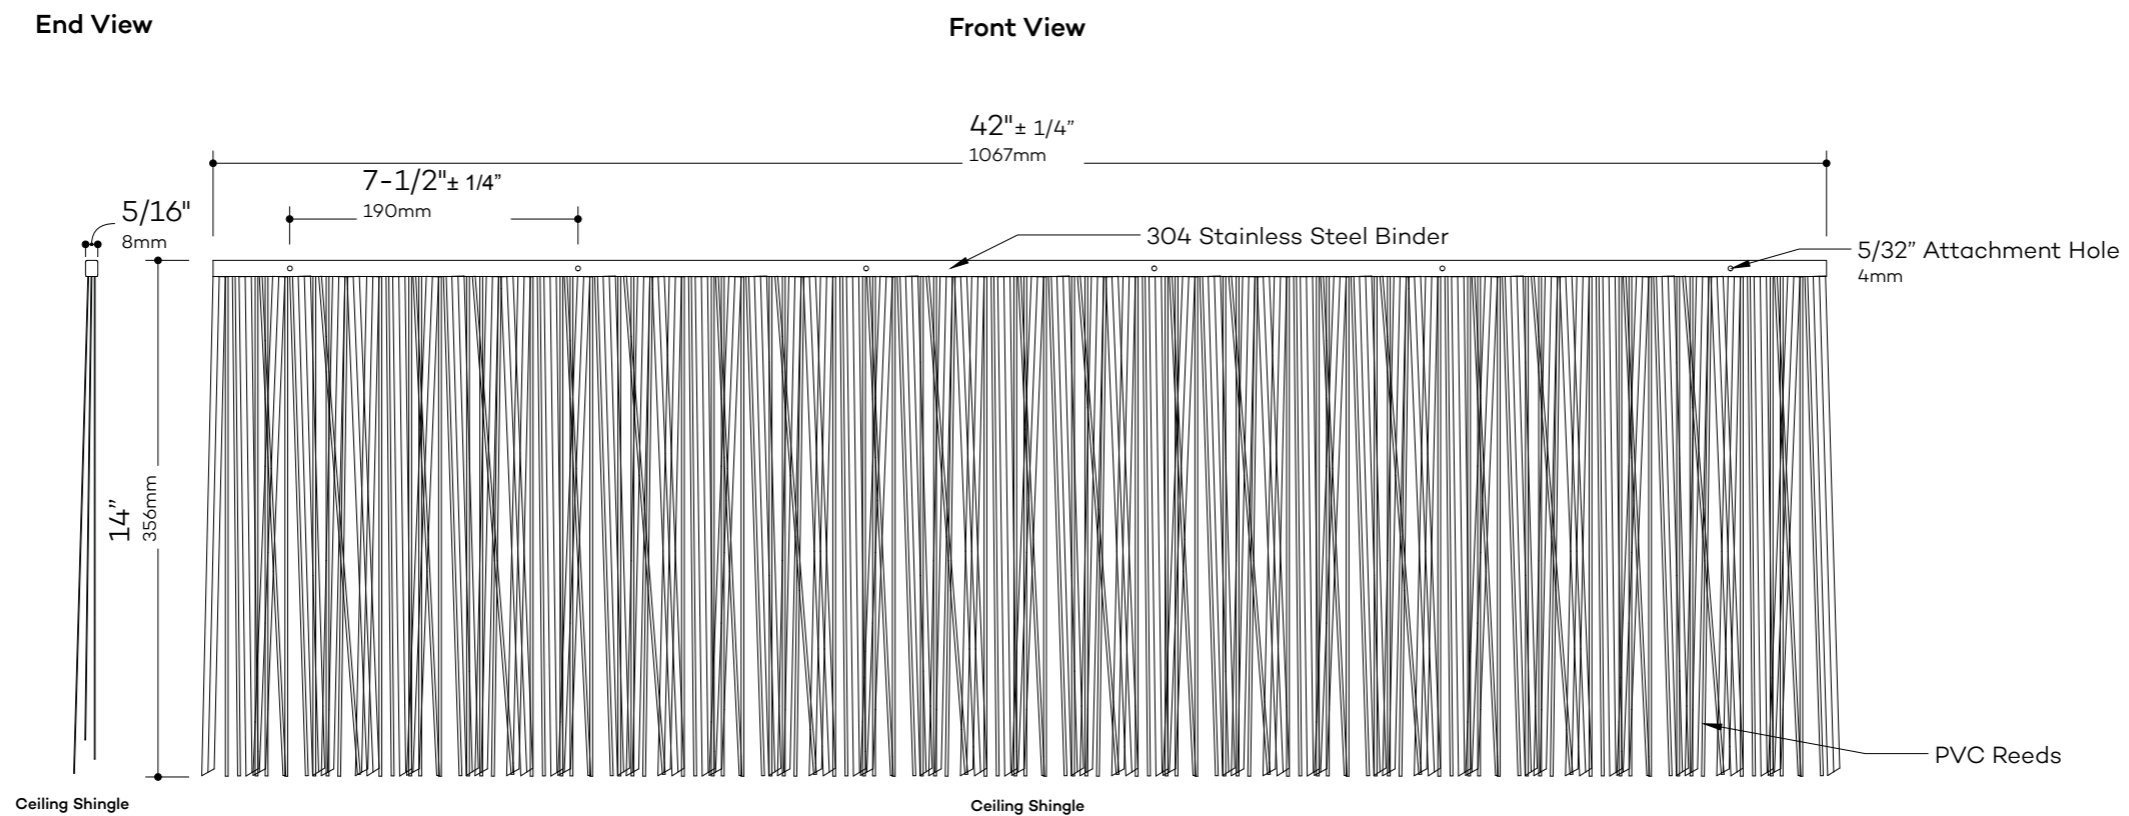

2" Eave Bend
 Product Number: 734505
 Size: 42"x 18" (1067 x 457mm)
 Weight: 4.27lb (1.94kg)
 Exposure: 2" (mm)
 Coverage: 0
 Material: PVC

5" Eave Bend
 Product Number: 734506
 Size: 42"x 18" (1067 x 457mm)
 Weight: 4.27lb (1.94kg)
 Exposure: 5" (mm)
 Coverage: 0
 Material: PVC

DRAWN BY
 N.J.Rimert
 DATE
 August 22, 2019

Hip/Ridge Shingle Details

GLOBAL INNOVATION, LLC
313 SW Windswept Glen
Lake City, FL 32024
www.endureed.com

Product Number: 734507
Size: 18" (457mm)
Weight: 1.42lb (0.64 kg)
Exposure: 4" (102 mm)
Coverage: 0"
Material: PVC

DRAWN BY
N.J.Rimert
DATE
August 22, 2019

Ceiling Shingle Details

GLOBAL INNOVATION, LLC
313 SW Windswept Glen
Lake City, FL 32024
www.endureed.com

Product Number: 734599
Size: 42"x 14" (1067 x 356 mm)
Weight: 5.76lb (2.61 kg)
Exposure: 12" (305 mm)
Coverage: 3.5 Sq Ft (0.33 Sq M)
Material: PVC