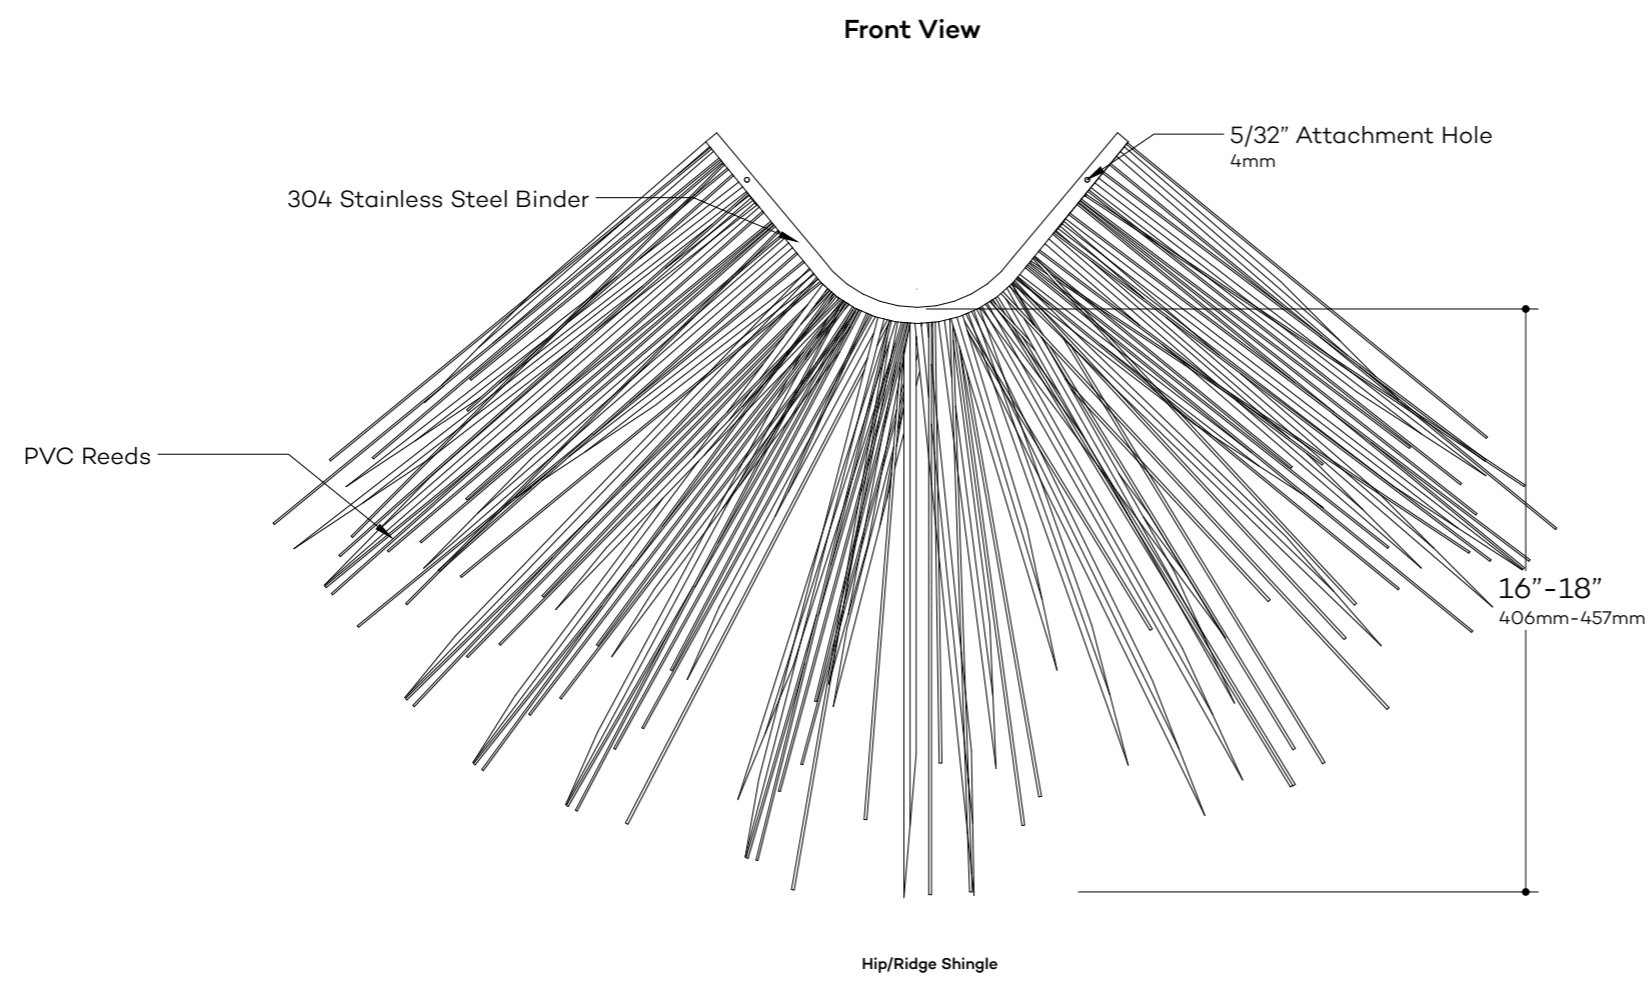

Field Shingle Details

GLOBAL INNOVATION, LLC
 313 SW Windswept Glen
 Lake City, FL 32024
www.endureed.com

Field Shingle
 Product Number: 734504
 Size: 42"x 18" (1067 x 457 mm)
 Weight: 4.27lb (1.94 kg)
 Exposure: 8" (203 mm)
 Coverage: 2.33 Sq Ft (0.22 Sq M)
 Material: PVC

2" Eave Bend
 Product Number: 734505
 Size: 42"x 18" (1067 x 457mm)
 Weight: 4.27lb (1.94kg)
 Exposure: 2" (mm)
 Coverage: 0
 Material: PVC

5" Eave Bend
 Product Number: 734506
 Size: 42"x 18" (1067 x 457mm)
 Weight: 4.27lb (1.94kg)
 Exposure: 5" (mm)
 Coverage: 0
 Material: PVC

DRAWN BY
 N.J.Rimert
 DATE
 August 22, 2019

Hip/Ridge Shingle Details

GLOBAL INNOVATION, LLC
313 SW Windswept Glen
Lake City, FL 32024
www.endureed.com

Product Number: 734507
Size: 18" (457mm)
Weight: 1.42lb (0.64 kg)
Exposure: 4" (102 mm)
Coverage: 0"
Material: PVC

DRAWN BY
N.J.Rimert
DATE
August 22, 2019

Ceiling Shingle Details

GLOBAL INNOVATION, LLC
313 SW Windswept Glen
Lake City, FL 32024
www.endureed.com

Product Number: 734599
Size: 42"x 14" (1067 x 356 mm)
Weight: 5.76lb (2.61 kg)
Exposure: 12" (305 mm)
Coverage: 3.5 Sq Ft (0.33 Sq M)
Material: PVC