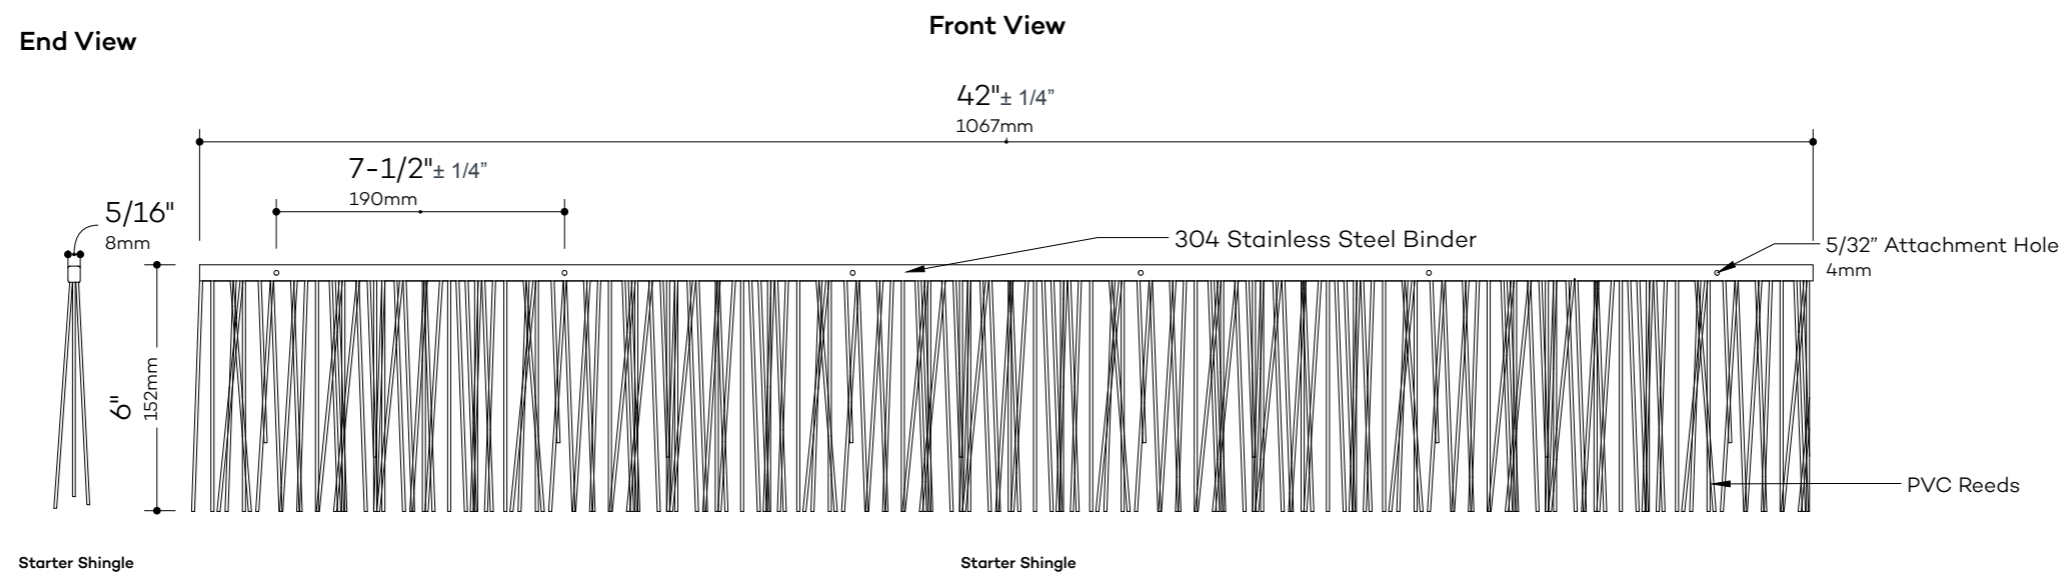

DRAWN BY
N.J.Rimert
DATE
August 22, 2019

Eave Wadd Details

GLOBAL INNOVATION, LLC
313 SW Windswept Glen
Lake City, FL 32024
www.endureed.com

Eave Wadd
Product Number: 73670
Size: 48"x 5" (1219 x 127mm)
Weight: 6.2lb (2.81kg)
Exposure: 0"
Coverage: 0"
Material: PVC

Eave Corner
Product Number: 745839
Size: 4"x 5" (102 x 127 mm)
Weight: 0.5lb (0.23kg)
Exposure: 0"
Coverage: 0"
Material: PVC

DRAWN BY
N.J.Rimert
DATE
August 22, 2019

Starter Shingle Details

GLOBAL INNOVATION, LLC
313 SW Windswept Glen
Lake City, FL 32024
www.endureed.com

Product Number: 74169
Size: 42" x 6" (1067 x 152 mm)
Weight: 2.5lb (1.13 kg)
Exposure: 0"
Coverage: 0"
Material: PVC

DRAWN BY
N.J.Rimert
DATE
August 22, 2019

Ceiling Shingle Details

GLOBAL INNOVATION, LLC
313 SW Windswept Glen
Lake City, FL 32024
www.endureed.com

Product Number: 73696
Size: 42"x 14" (1067 x 356 mm)
Weight: 4.75lb (2.15 kg)
Exposure: 12" (305 mm)
Coverage: 3.5 Sq ft (0.33 Sq M)
Material: PVC

DRAWN BY
N.J.Rimert
DATE
August 22, 2019