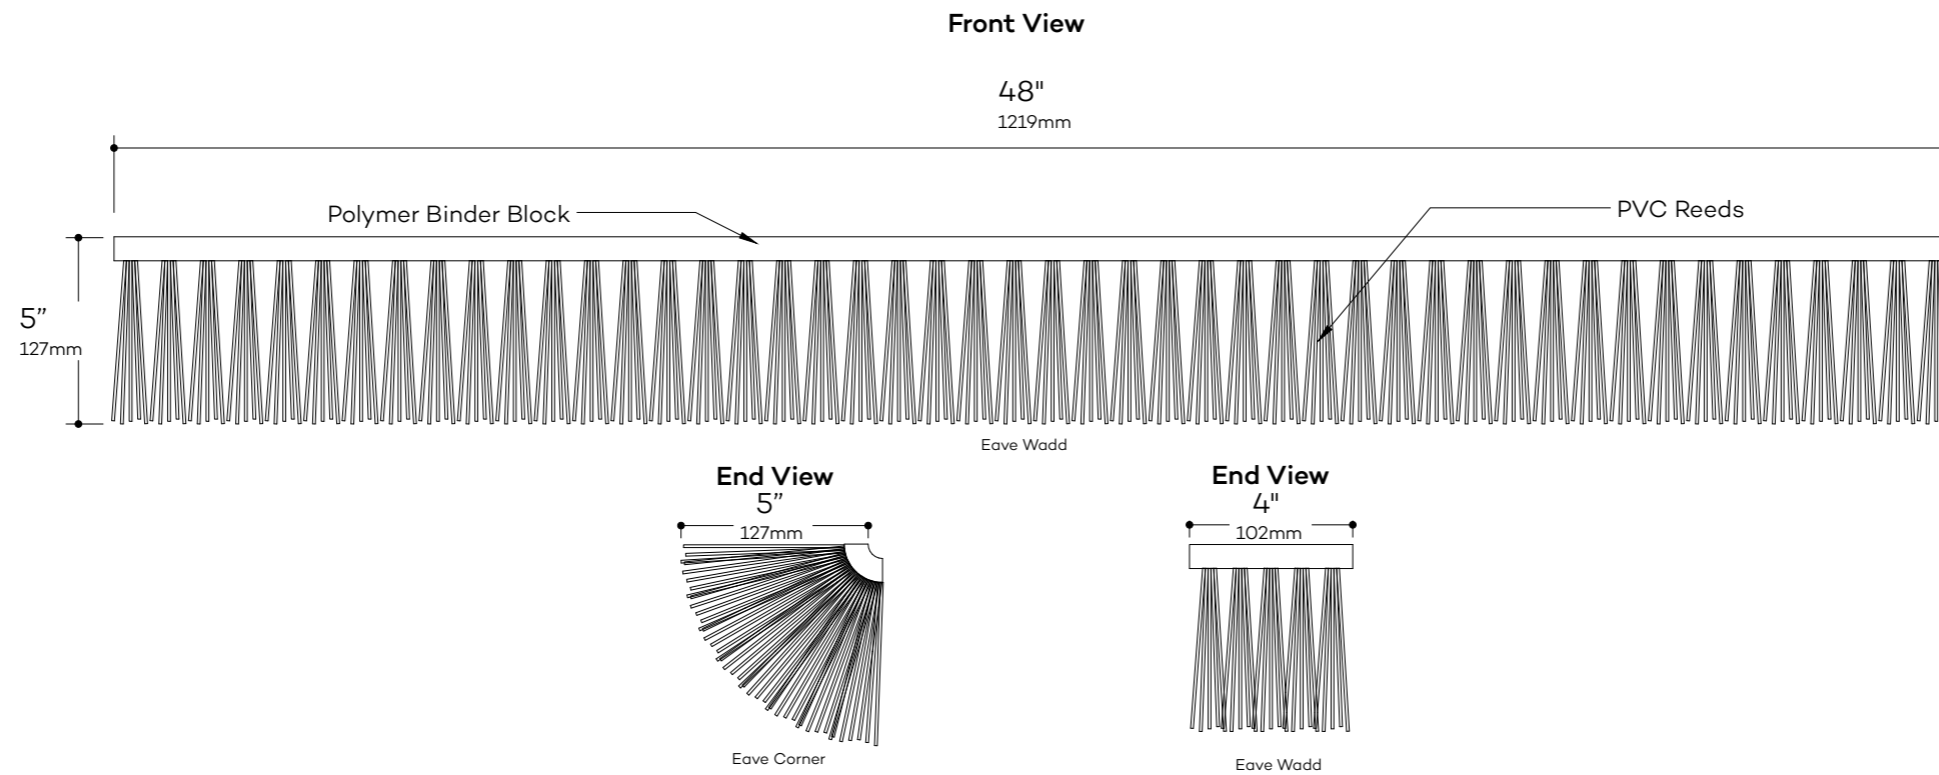

DRAWN BY
N.J.Rimert
DATE
August 22, 2019

Eave Wadd Details

GLOBAL INNOVATION, LLC
313 SW Windswept Glen
Lake City, FL 32024
www.endureed.com

Eave Wadd
Product Number: 73670
Size: 48"x 5" (1219 x 127mm)
Weight: 6.2lb (2.81kg)
Exposure: 0"
Coverage: 0"
Material: PVC

Eave Corner
Product Number: 745839
Size: 4"x 5" (102 x 127 mm)
Weight: 0.5lb (0.23kg)
Exposure: 0"
Coverage: 0"
Material: PVC

DRAWN BY
N.J.Rimert
DATE
August 22, 2019

Starter Shingle Details

GLOBAL INNOVATION, LLC
313 SW Windswept Glen
Lake City, FL 32024
www.endureed.com

Product Number: 74169
Size: 42" x 6" (1067 x 152 mm)
Weight: 2.5lb (1.13 kg)
Exposure: 0"
Coverage: 0"
Material: PVC

DRAWN BY
N.J.Rimert
DATE
August 22, 2019

Ceiling Shingle Details

GLOBAL INNOVATION, LLC
313 SW Windswept Glen
Lake City, FL 32024
www.endureed.com

Product Number: 73696
Size: 42"x 14" (1067 x 356 mm)
Weight: 4.75lb (2.15 kg)
Exposure: 12" (305 mm)
Coverage: 3.5 Sq ft (0.33 Sq M)
Material: PVC

DRAWN BY
N.J.Rimert
DATE
August 22, 2019