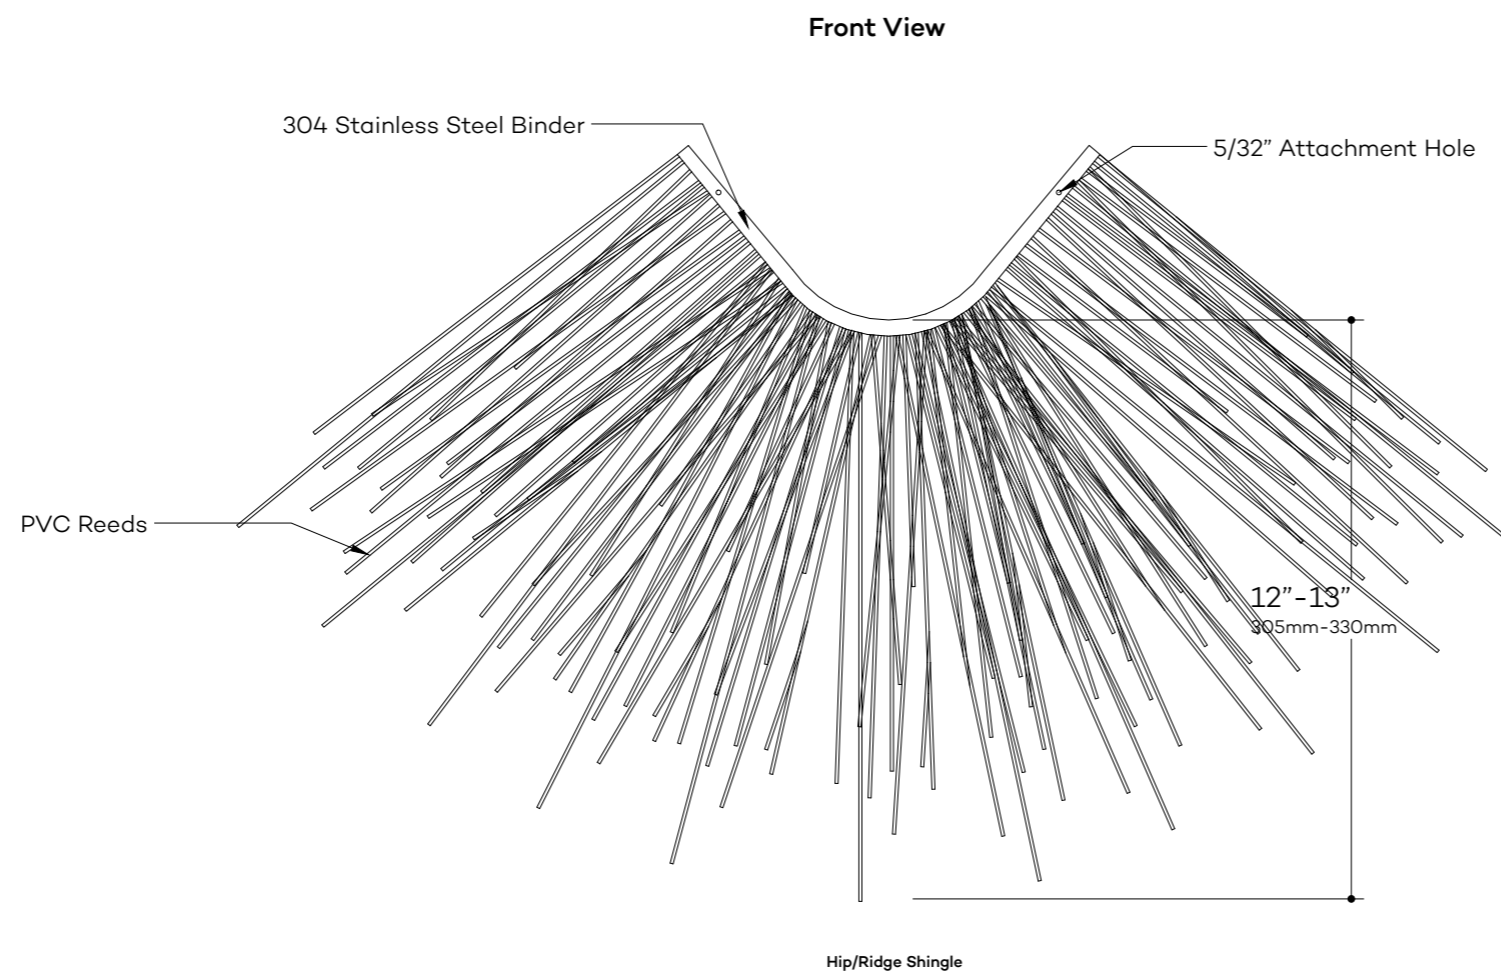

Hip/Ridge Shingle Details

GLOBAL INNOVATION, LLC
313 SW Windswept Glen
Lake City, FL 32024
www.endureed.com

Product Number: 74170
Size: 13" (330 mm)
Weight: 1.22lb (0.55 kg)
Exposure: 4" (102 mm)
Coverage: 0 Sq ft
Material: PVC

DRAWN BY
N.J.Rimert
DATE
August 22, 2019