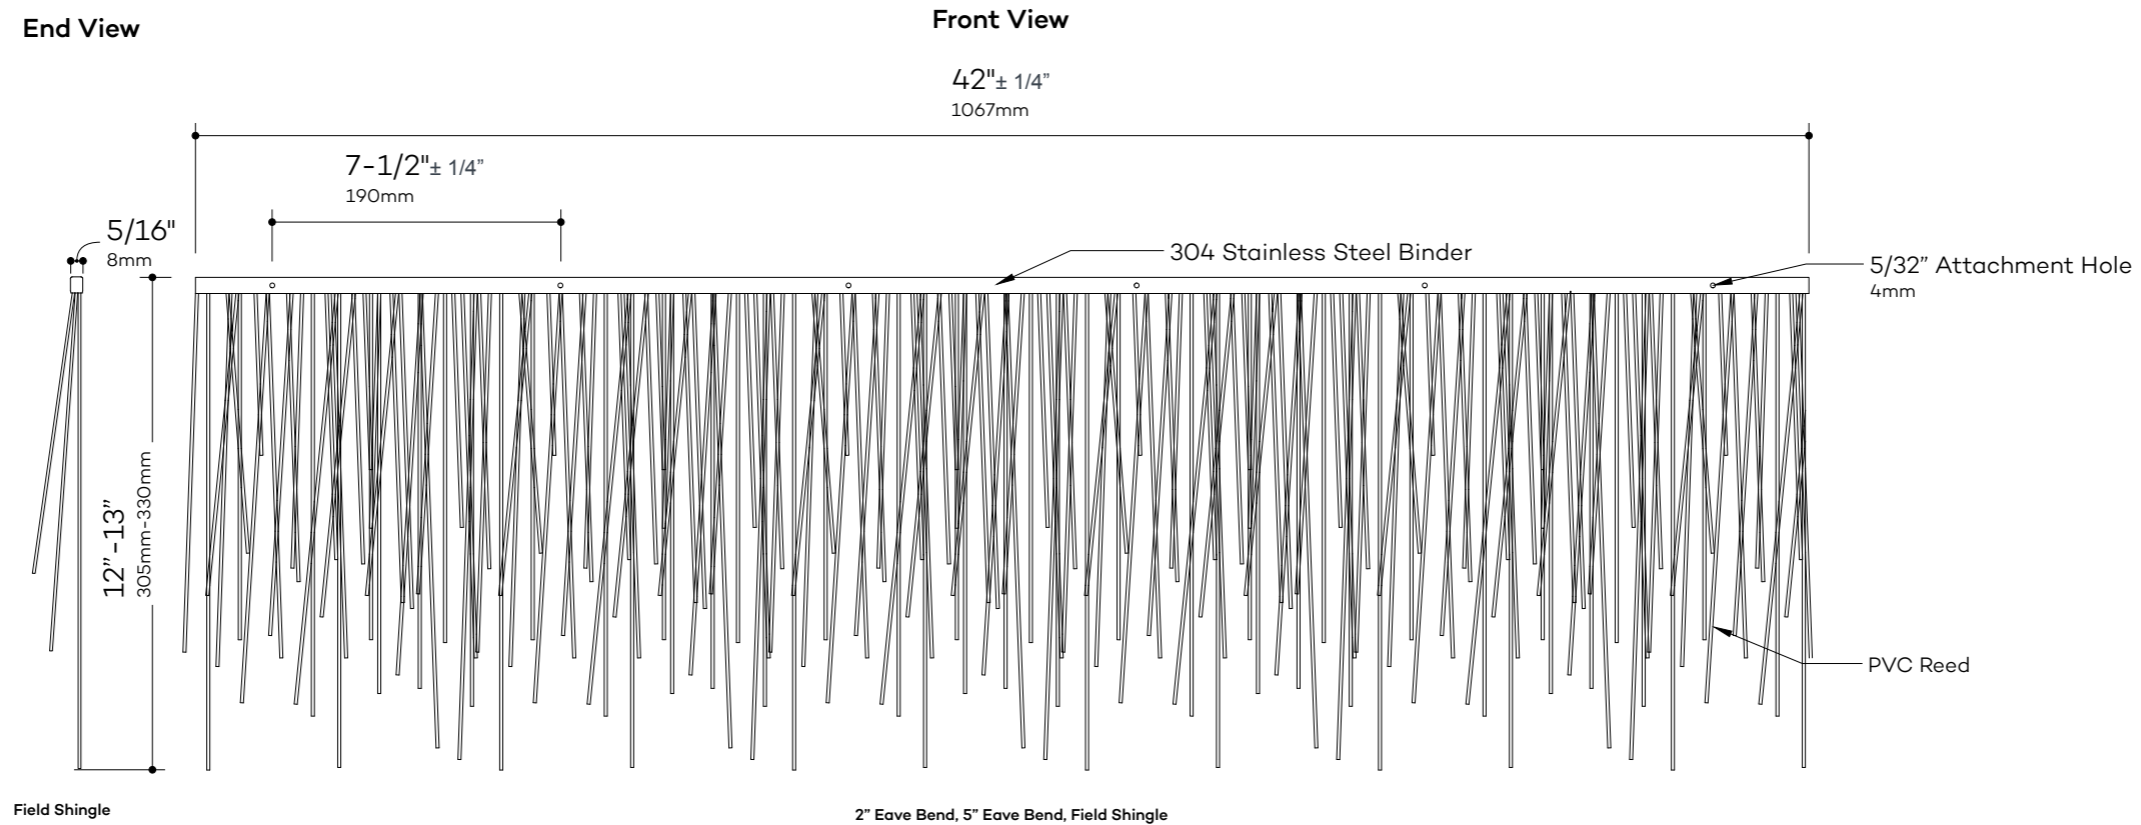

Field Shingle Details

GLOBAL INNOVATION, LLC
313 SW Windswept Glen
Lake City, FL 32024
www.endureed.com

Product Number: 73668
Size: 42"x13" (1067mm x 330mm)
Weight: 3.66lb (1.66 kg)
Exposure: 5" (127 mm)
Coverage: 1.45 Sq ft (0.135 Sq M)
Material: PVC

DRAWN BY
N.J.Rimert
DATE
August 22, 2019

Eave Wadd Details

GLOBAL INNOVATION, LLC
313 SW Windswept Glen
Lake City, FL 32024
www.endureed.com

Eave Wadd
Product Number: 73670
Size: 48"x 5" (1219 x 127mm)
Weight: 6.2lb (2.81kg)
Exposure: 0"
Coverage: 0"
Material: PVC

Eave Corner
Product Number: 745839
Size: 4"x 5" (102 x 127 mm)
Weight: 0.5lb (0.23kg)
Exposure: 0"
Coverage: 0"
Material: PVC

DRAWN BY
N.J.Rimert
DATE
August 22, 2019

Starter Shingle Details

GLOBAL INNOVATION, LLC
313 SW Windswept Glen
Lake City, FL 32024
www.endureed.com

Product Number: 73696
Size: 42"x 14" (1067 x 356 mm)
Weight: 4.75lb (2.15 kg)
Exposure: 12" (305 mm)
Coverage: 3.5 Sq ft (0.33 Sq M)
Material: PVC

DRAWN BY
N.J.Rimert
DATE
August 22, 2019