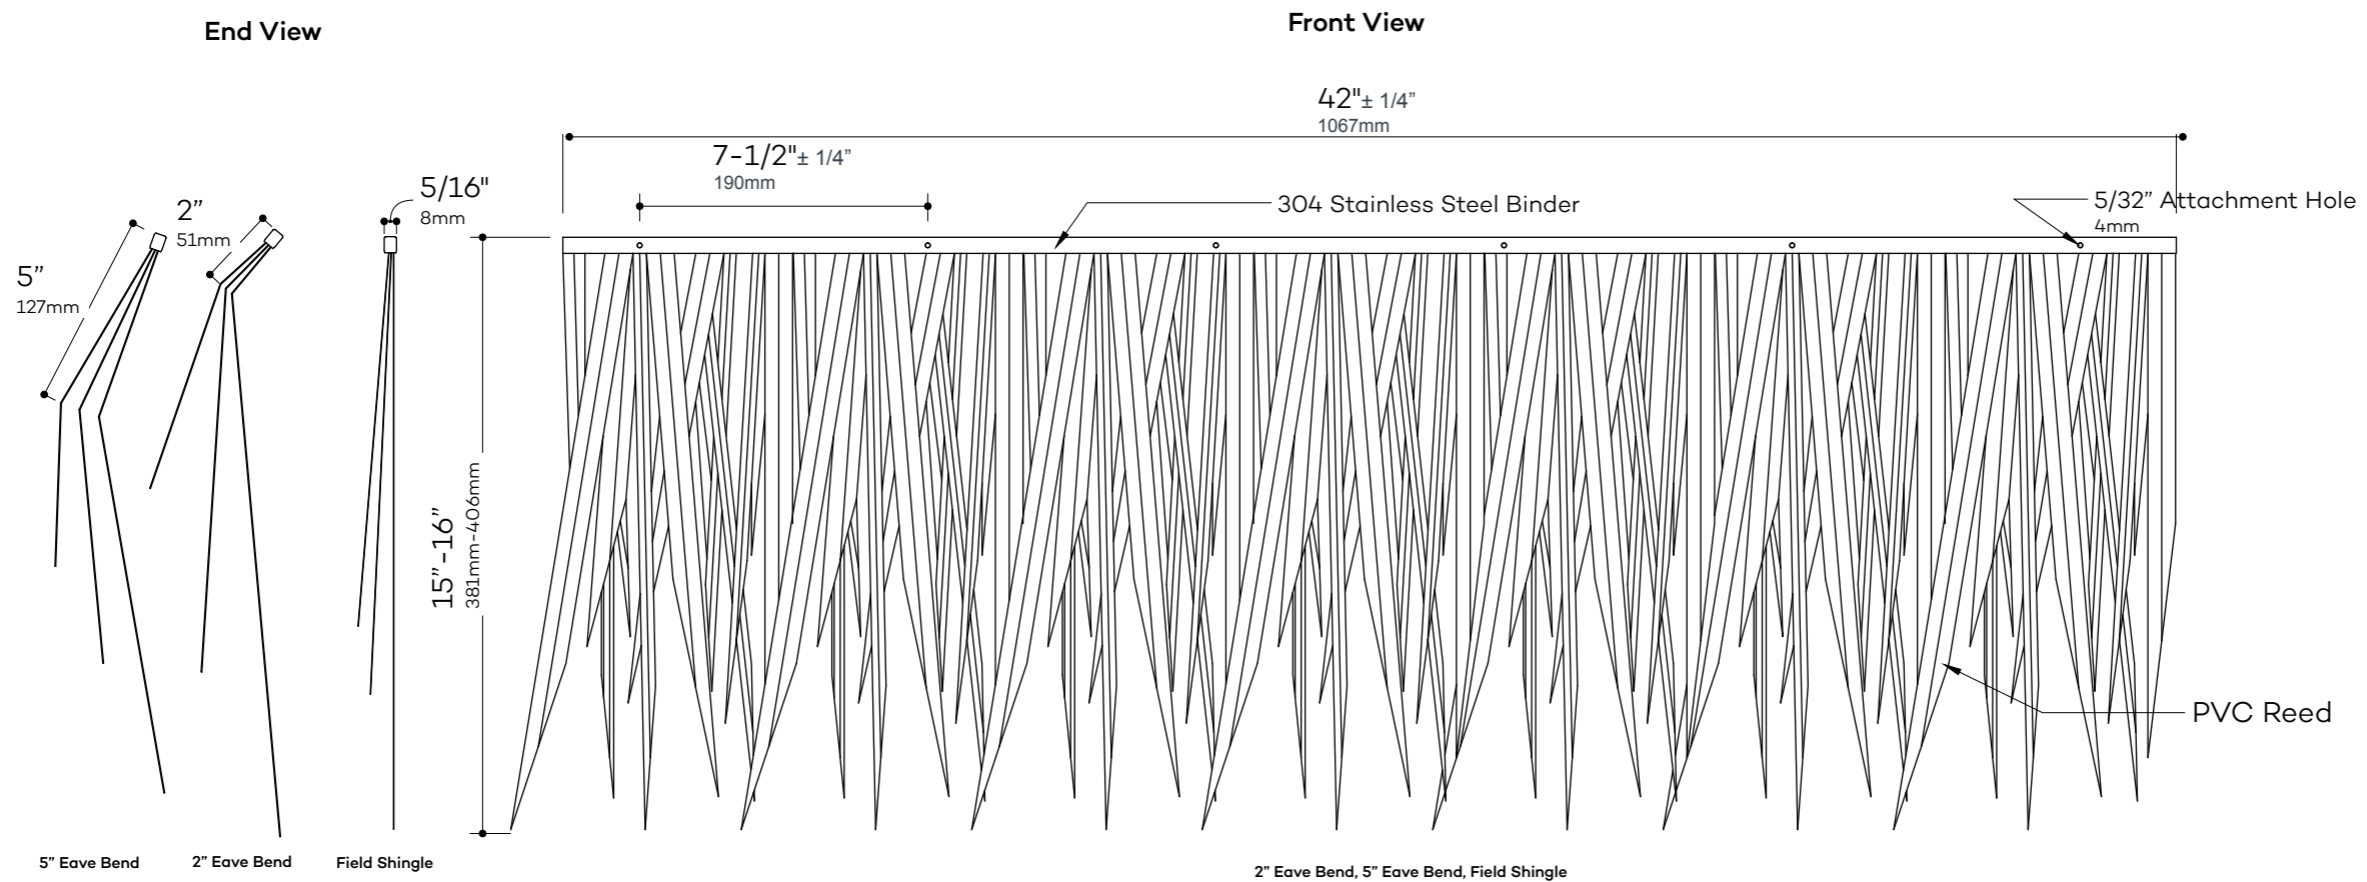

## Field Shingle Details

**GLOBAL INNOVATION, LLC**  
313 SW Windswept Glen  
Lake City, FL 32024  
www.endureed.com

**Field Shingle**  
Product number: 73145  
Size: 42" x 16" (1067 x 406 mm)  
Weight: 3.90lb (1.77kg)  
Exposure: 7.5" (190.5 mm)  
Coverage: 2.18 Sq ft (0.20 Sq M)  
Material: PVC

**2" Eave Bend**  
Product Number: 732712  
Size: 42"x 16" (1067 x 406mm)  
Weight: 3.90lb (1.77kg)  
Exposure: 2" (51mm)  
Coverage: 0  
Material: PVC

**5" Eave Bend**  
Product Number: 732713  
Size: 42"x 16" (1067 x 406mm)  
Weight: 3.90lb (1.77kg)  
Exposure: 5" (127mm)  
Coverage: 0  
Material: PVC

## Ceiling Shingle Details

**GLOBAL INNOVATION, LLC**  
313 SW Windswept Glen  
Lake City, FL 32024  
[www.endureed.com](http://www.endureed.com)

Product number: 73146  
Size: 42"x 14" (1067 x 356 mm)  
Weight: 5.30lb (240 kg)  
Exposure: 12" (305 mm)  
Coverage: 3.5 Sq ft (0.33 Sq M)  
Material: PVC