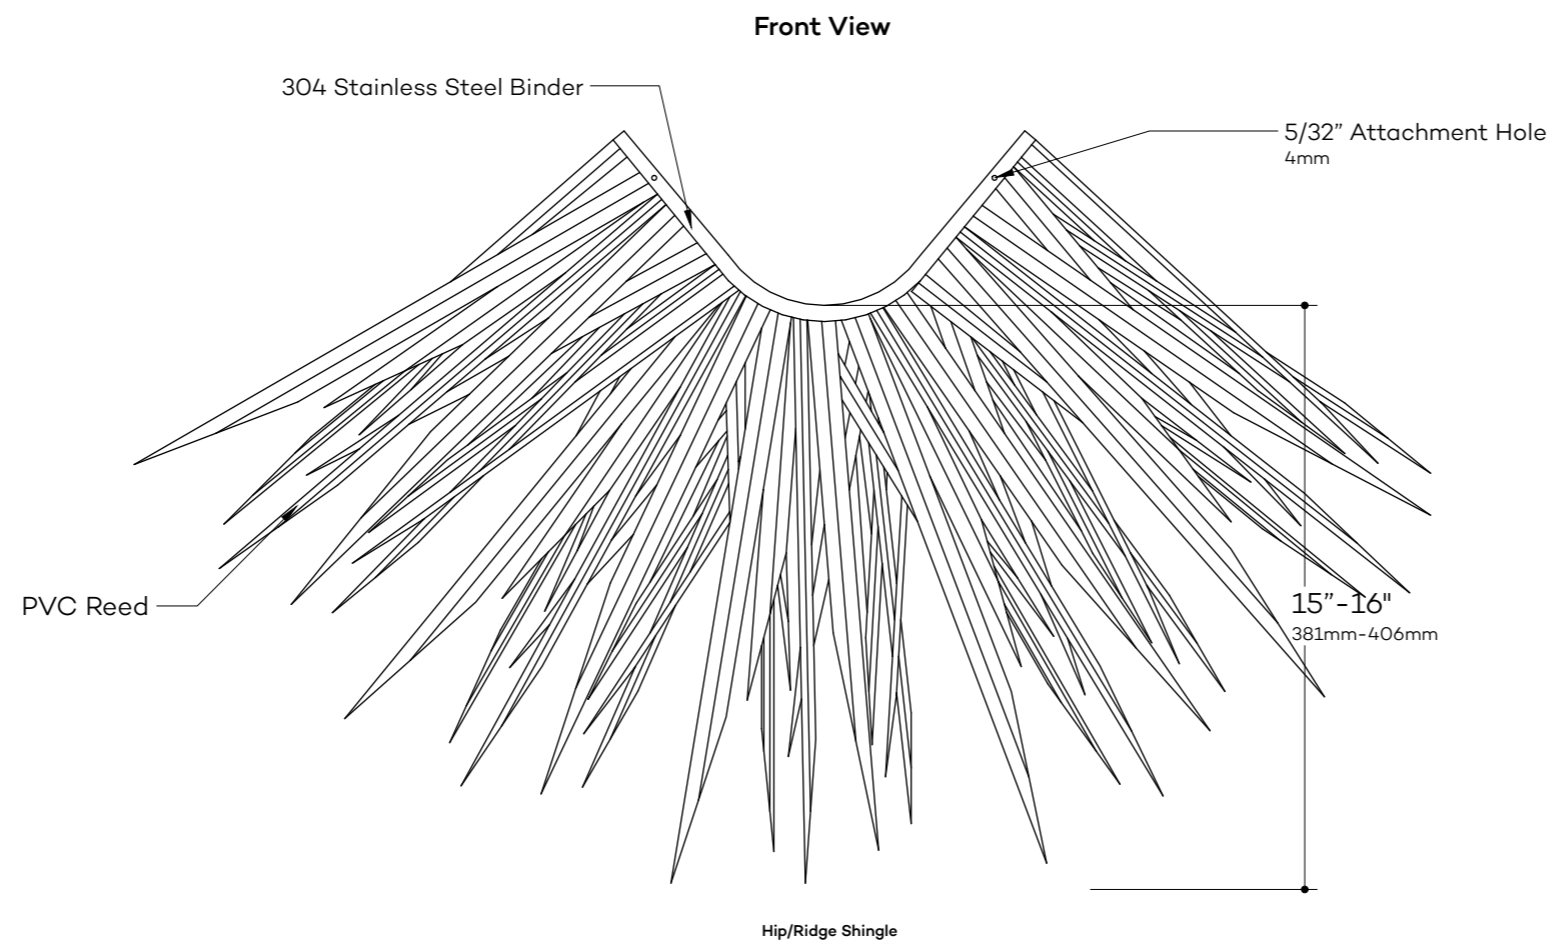

Hip/Ridge Shingle Details

GLOBAL INNOVATION, LLC
313 SW Windswept Glen
Lake City, FL 32024
www.endureed.com

Product number: 745899
Size: 16" (406 mm)
Weight: 1.30lb (0.59 kg)
Exposure: 4" (102 mm)
Coverage: 0"
Material: PVC

DRAWN BY
N.J.Rimert
DATE
August 22, 2019