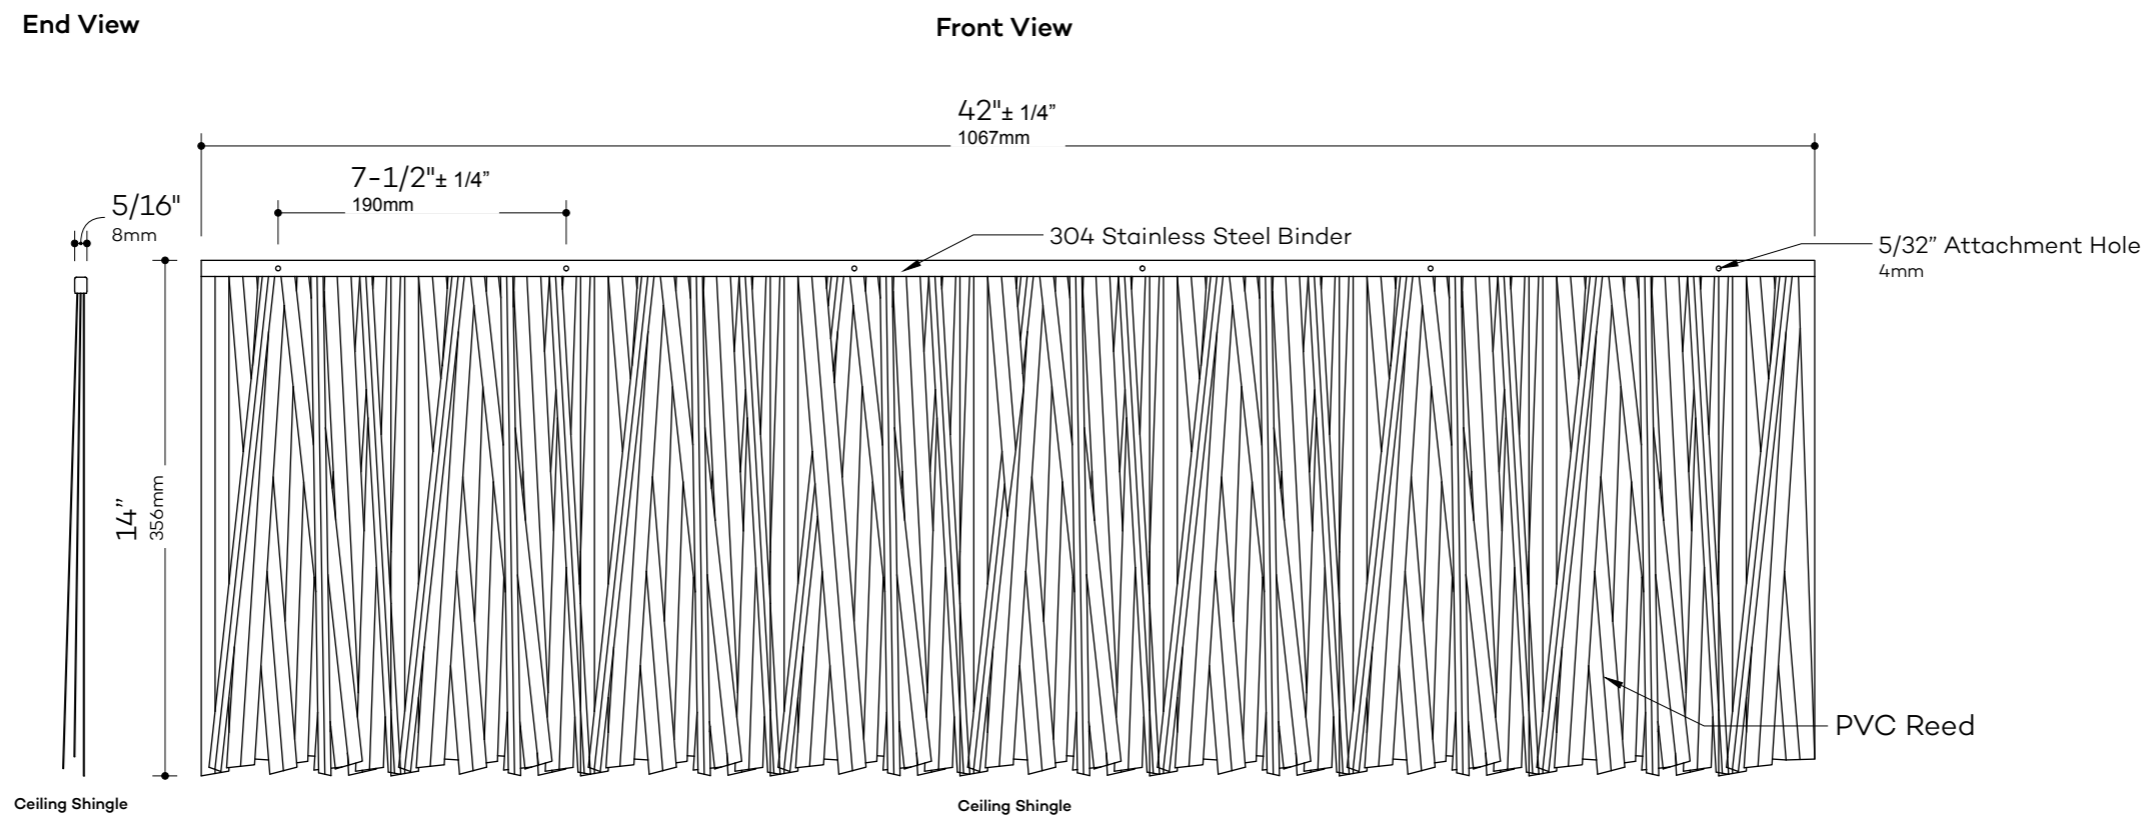

## Hip/Ridge Shingle Details

**GLOBAL INNOVATION, LLC**  
313 SW Windswept Glen  
Lake City, FL 32024  
[www.endureed.com](http://www.endureed.com)

Product number: 745899  
Size: 16" (406 mm)  
Weight: 1.30lb (0.59 kg)  
Exposure: 4" (102 mm)  
Coverage: 0"  
Material: PVC

## Ceiling Shingle Details

**GLOBAL INNOVATION, LLC**  
313 SW Windswept Glen  
Lake City, FL 32024  
[www.endureed.com](http://www.endureed.com)

Product number: 73146  
Size: 42"x 14" (1067 x 356 mm)  
Weight: 5.30lb (240 kg)  
Exposure: 12" (305 mm)  
Coverage: 3.5 Sq ft (0.33 Sq M)  
Material: PVC