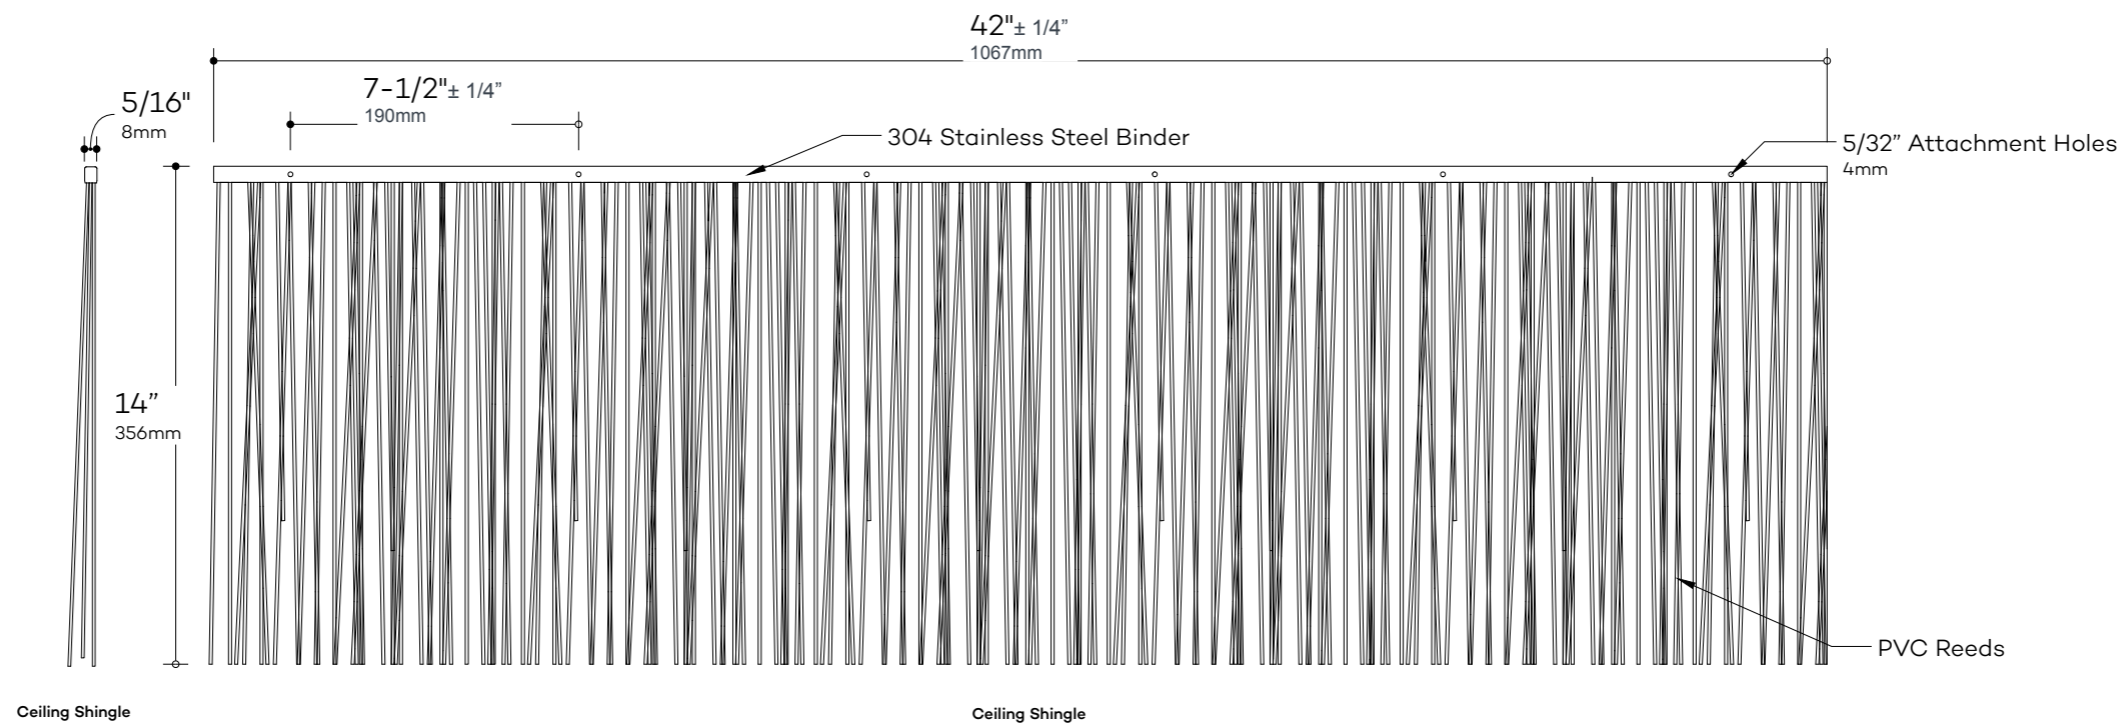

DRAWN BY
N.J.Rimert
DATE
August 22, 2019

Eave Wadd Details

GLOBAL INNOVATION, LLC
313 SW Windswept Glen
Lake City, FL 32024
www.endureed.com

Eave Wadd
Product Number: 732901
Size: 48"x 5" (1219 x 127mm)
Weight: 6.2lb (2.81kg)
Exposure: 0"
Coverage: 0"
Material: PVC

Eave Corner
Product Number: 745838
Size: 4"x 5" (102 x 127 mm)
Weight: 0.5lb (0.23kg)
Exposure: 0"
Coverage: 0"
Material: PVC

DRAWN BY
N.J.Rimert
DATE
August 22, 2019

Starter Shingle Details

GLOBAL INNOVATION, LLC
313 SW Windswept Glen
Lake City, FL 32024
www.endureed.com

Product Number: 732828
Size: 42"x 6" (1067 x 152mm)
Weight: 2.5lb (113kg)
Exposure: 0"
Coverage: 0"
Material: PVC

DRAWN BY
N.J.Rimert
DATE
August 22, 2019

Ceiling Shingle Details

End View

Front View

GLOBAL INNOVATION, LLC
 313 SW Windswept Glen
 Lake City, FL 32024
www.endureed.com

Product Number: 738270
 Size: 42"x 14" (1067 x 356mm)
 Weight: 4.75lb (2.15kg)
 Exposure: 12" (305mm)
 Coverage: 3.5 Sq ft (0.33 Sq M)
 Material: PVC

DRAWN BY
 N.J.Rimert
 DATE
 August 22, 2019