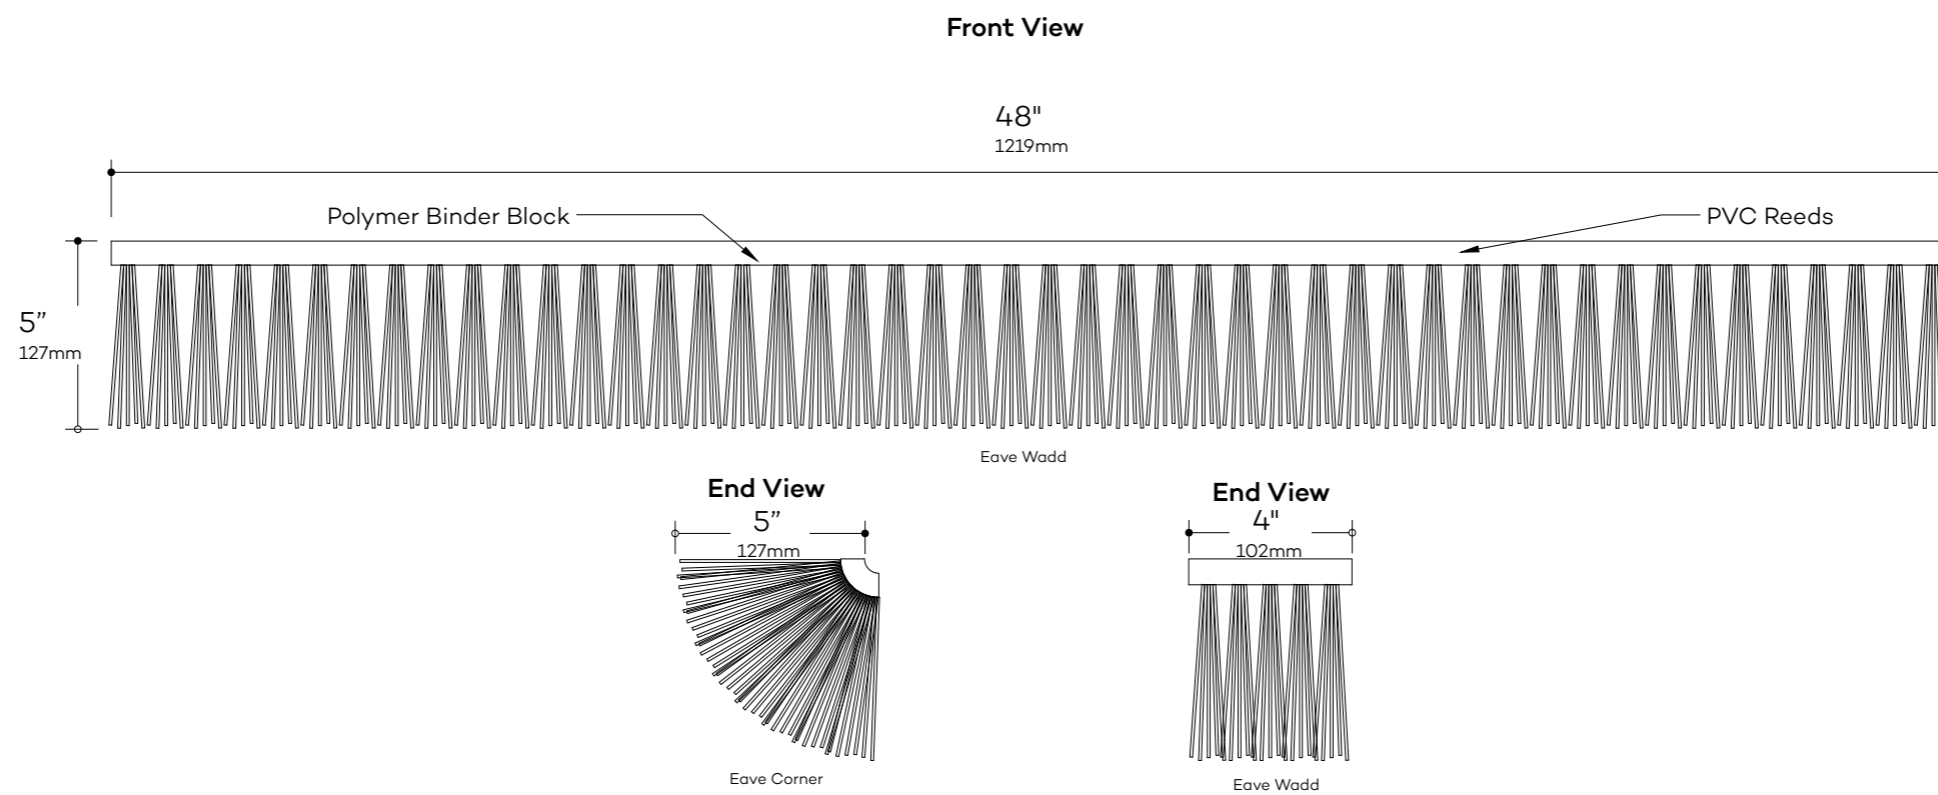

DRAWN BY
 N.J.Rimert
 DATE
 August 22, 2019

Hip/Ridge Shingle Details

GLOBAL INNOVATION, LLC
313 SW Windswept Glen
Lake City, FL 32024
www.endureed.com

Product Number: 745836
Size: 14" (356mm)
Weight: 1.43lb (0.65kg)
Exposure: 4" (102mm)
Coverage: 0"
Material: PVC

DRAWN BY
N.J.Rimert
DATE
August 22, 2019

Eave Wadd Details

GLOBAL INNOVATION, LLC
313 SW Windswept Glen
Lake City, FL 32024
www.endureed.com

Eave Wadd
Product Number: 732901
Size: 48"x 5" (1219 x 127mm)
Weight: 6.2lb (2.81kg)
Exposure: 0"
Coverage: 0"
Material: PVC

Eave Corner
Product Number: 745838
Size: 4"x 5" (102 x 127 mm)
Weight: 0.5lb (0.23kg)
Exposure: 0"
Coverage: 0"
Material: PVC

DRAWN BY
N.J.Rimert
DATE
August 22, 2019

Starter Shingle Details

GLOBAL INNOVATION, LLC
313 SW Windswept Glen
Lake City, FL 32024
www.endureed.com

Product Number: 738270
 Size: 42"x 14" (1067 x 356mm)
 Weight: 4.75lb (2.15kg)
 Exposure: 12" (305mm)
 Coverage: 3.5 Sq ft (0.33 Sq M)
 Material: PVC

DRAWN BY
 N.J.Rimert
 DATE
 August 22, 2019