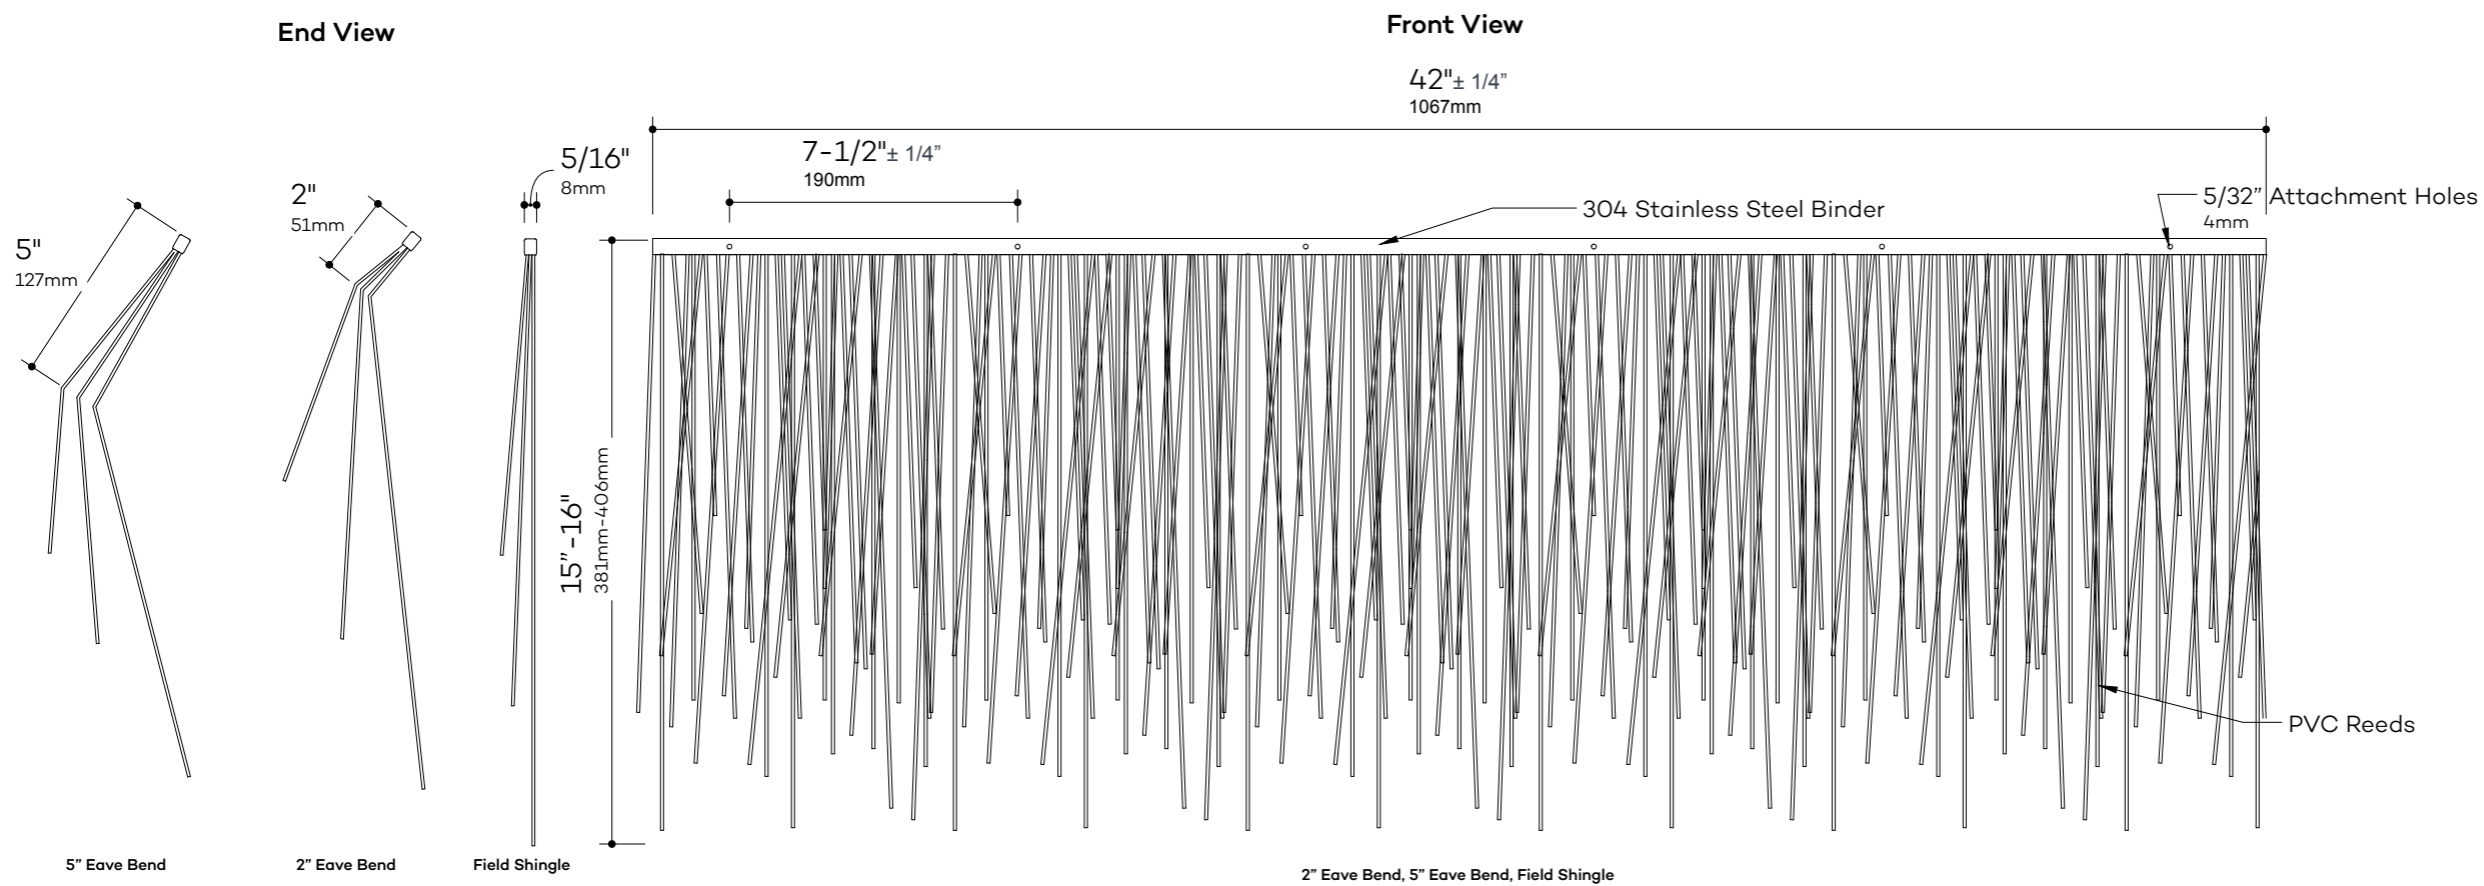

Field Shingle Details

GLOBAL INNOVATION, LLC
 313 SW Windswept Glen
 Lake City, FL 32024
www.endureed.com

Field Shingle

Product Number: 732768
 Size: 42"x 16" (1067 x 406mm)
 Weight: 4.3lb (1.95kg)
 Exposure: 8" (203mm)
 Coverage: 2.33 Sq ft (0.216 Sq M)
 Material: PVC

2" Eave Bend

Product Number: 732744
 Size: 42"x 16" (1067 x 406mm)
 Weight: 4.3lb (1.95kg)
 Exposure: 2" (51mm)
 Coverage: 0
 Material: PVC

5" Eave Bend

Product Number: 732745
 Size: 42"x 16" (1067 x 406mm)
 Weight: 4.3lb (1.95kg)
 Exposure: 5" (127mm)
 Coverage: 0
 Material: PVC

Eave Corner
Product Number: 745838
Size: 4"x 5" (102 x 127 mm)
Weight: 0.5lb (0.23kg)
Exposure: 0"
Coverage: 0"
Material: PVC

DRAWN BY
N.J.Rimert
DATE
August 22, 2019

Starter Shingle Details

GLOBAL INNOVATION, LLC
313 SW Windswept Glen
Lake City, FL 32024
www.endureed.com

Product Number: 738270
 Size: 42"x 14" (1067 x 356mm)
 Weight: 4.75lb (2.15kg)
 Exposure: 12" (305mm)
 Coverage: 3.5 Sq ft (0.33 Sq M)
 Material: PVC

DRAWN BY
 N.J.Rimert
 DATE
 August 22, 2019