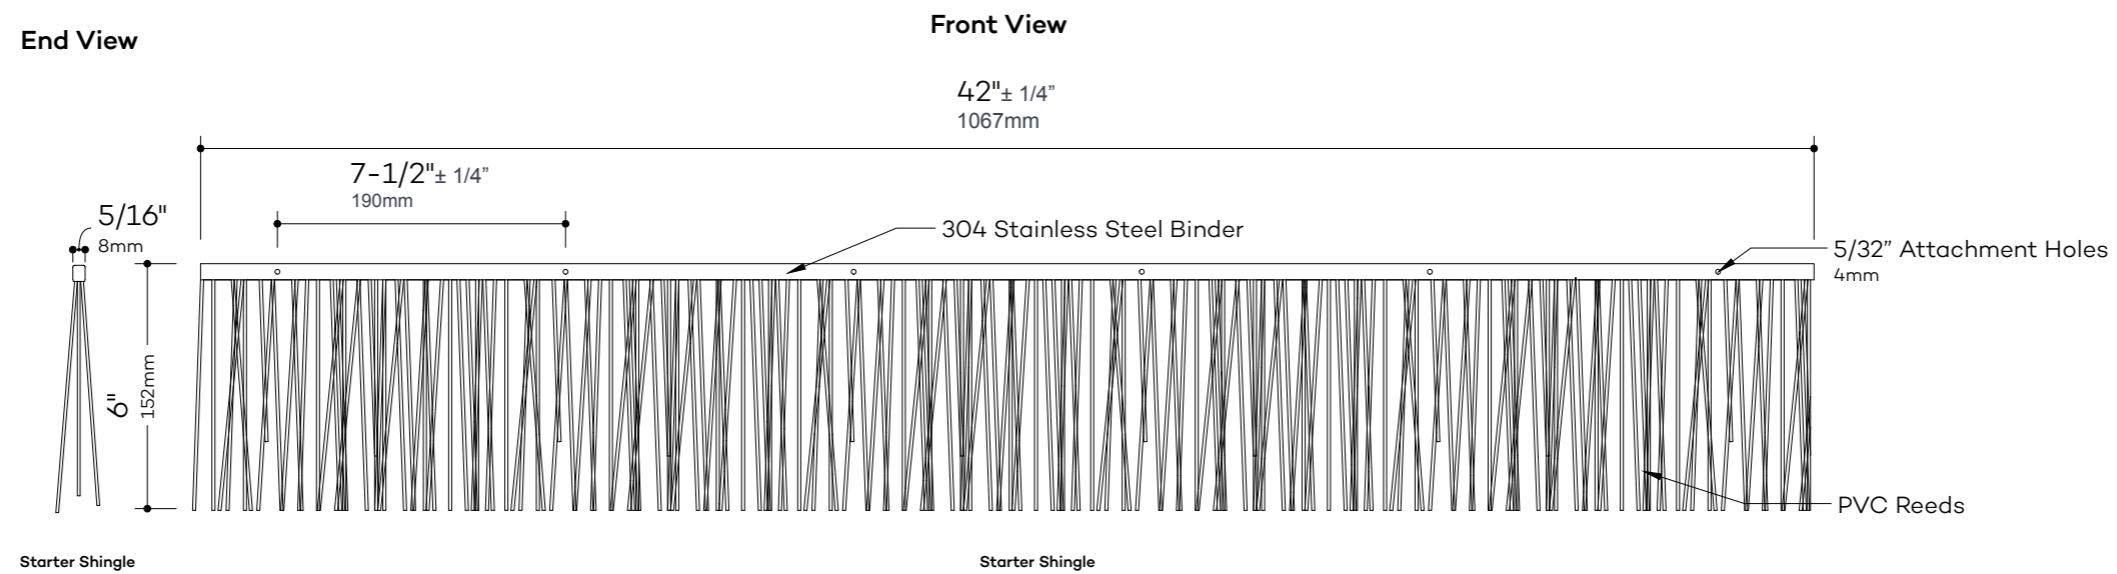

DRAWN BY
N.J.Rimert
DATE
August 22, 2019

Eave Wadd Details

GLOBAL INNOVATION, LLC
313 SW Windswept Glen
Lake City, FL 32024
www.endureed.com

Eave Wadd
Product Number: 732901
Size: 48"x 5" (1219 x 127mm)
Weight: 6.2lb (2.81kg)
Exposure: 0"
Coverage: 0"
Material: PVC

Eave Corner
Product Number: 745838
Size: 4"x 5" (102 x 127 mm)
Weight: 0.5lb (0.23kg)
Exposure: 0"
Coverage: 0"
Material: PVC

DRAWN BY
N.J.Rimert
DATE
August 22, 2019

Starter Shingle Details

GLOBAL INNOVATION, LLC
313 SW Windswept Glen
Lake City, FL 32024
www.endureed.com

Product Number: 732828
Size: 42"x 6" (1067 x 152mm)
Weight: 2.5lb (113kg)
Exposure: 0"
Coverage: 0"
Material: PVC

DRAWN BY
N.J.Rimert
DATE
August 22, 2019

Ceiling Shingle Details

End View

Front View

GLOBAL INNOVATION, LLC
 313 SW Windswept Glen
 Lake City, FL 32024
www.endureed.com

Product Number: 738270
 Size: 42"x 14" (1067 x 356mm)
 Weight: 4.75lb (2.15kg)
 Exposure: 12" (305mm)
 Coverage: 3.5 Sq ft (0.33 Sq M)
 Material: PVC

DRAWN BY
 N.J.Rimert
 DATE
 August 22, 2019