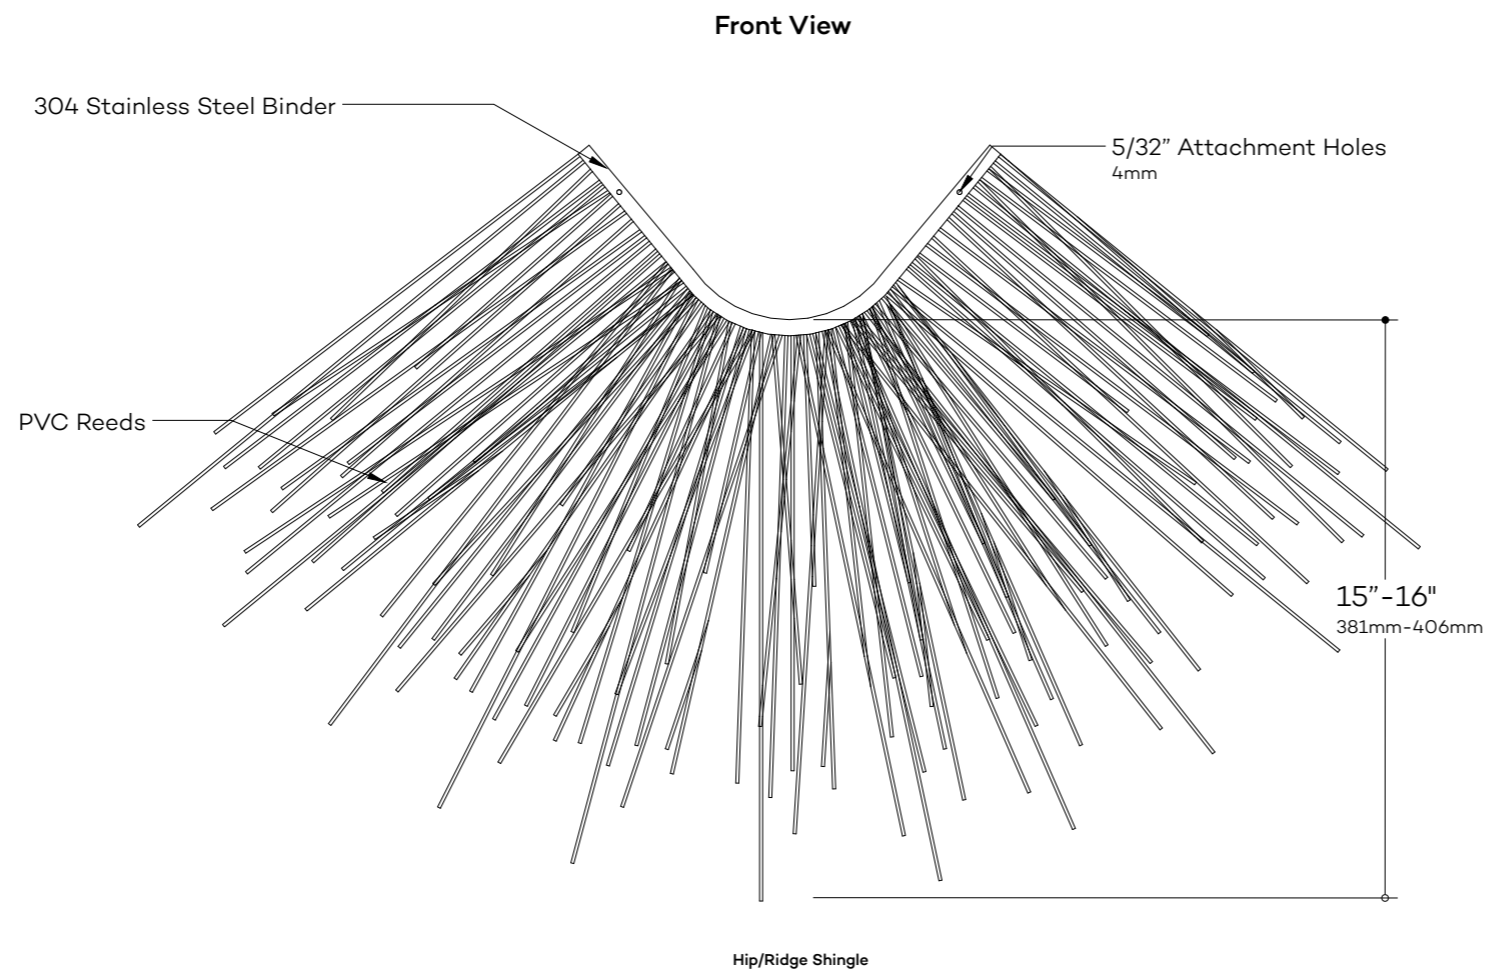

Hip/Ridge Shingle Details

GLOBAL INNOVATION, LLC
313 SW Windswept Glen
Lake City, FL 32024
www.endureed.com

Product Number: 745836
Size: 14" (356mm)
Weight: 1.43lb (0.65kg)
Exposure: 4" (102mm)
Coverage: 0"
Material: PVC

DRAWN BY
N.J.Rimert
DATE
August 22, 2019