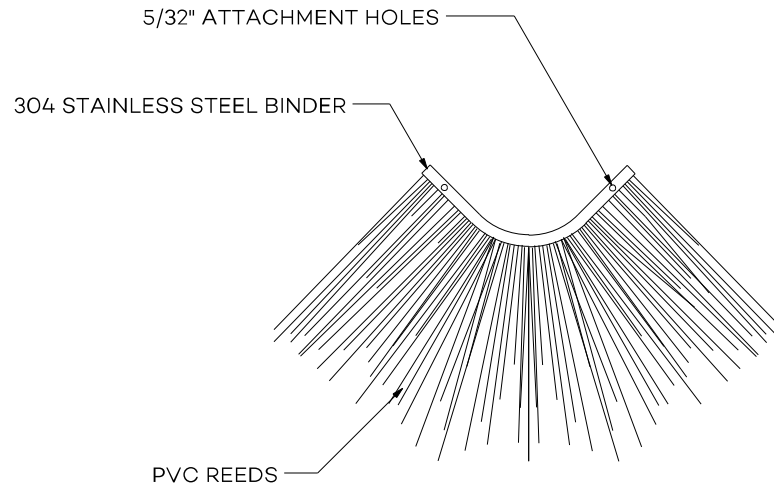

Hip Shingle Detail

HIP SHINGLE DETAIL

PART NUMBER:

745891 - Bali - Hip Shingle - Harvest Beige

Global Innovation
313 SW Windswept Glen
Lake City, FL 32024
1-877-784-2824 | endureed.com