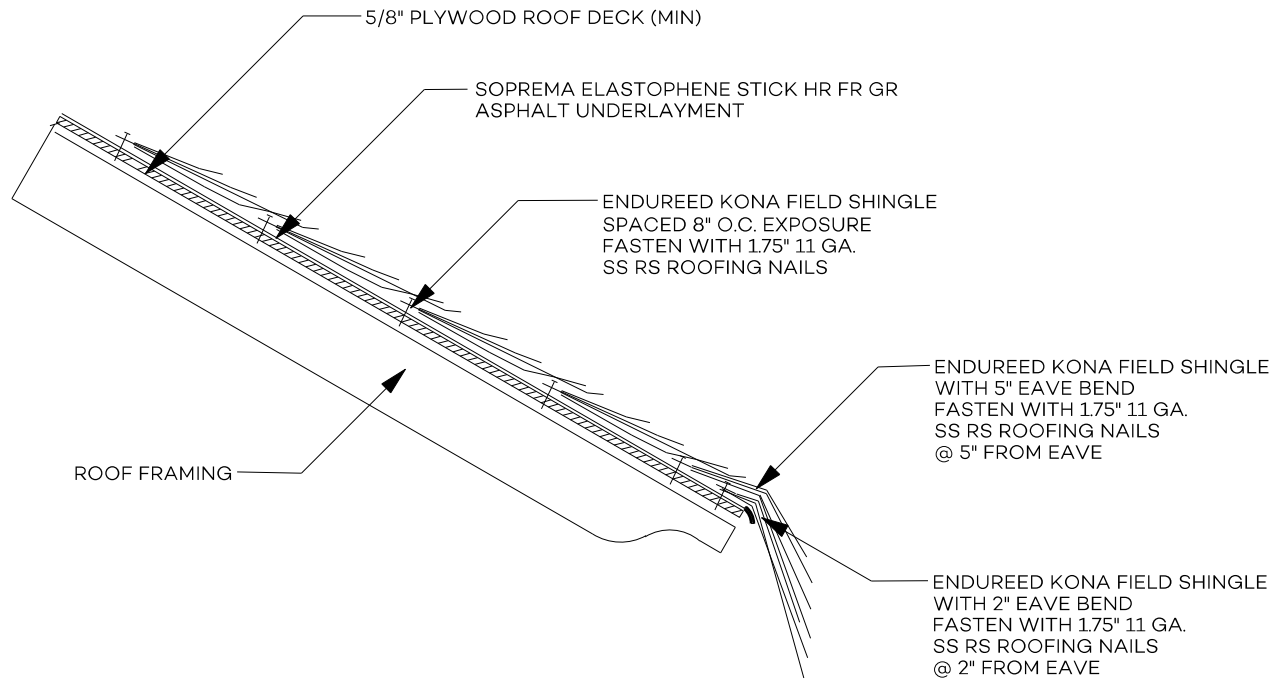

Ceiling Shingle Detail

CEILING SHINGLE DETAIL

PART NUMBER:

734507 - Kona - Ceiling Shingle - Honey Comb Grey

Global Innovation
313 SW Windswept Glen
Lake City, FL 32024
1-877-784-2824 | endureed.com

HIP ATTACHMENT DETAIL

SCALE: 1" = 1'-0"

Global Innovation
313 SW Windswept Glen
Lake City, FL 32024
1-877-784-2824 | endureed.com

Island Eave Detail

ISLAND EAVE SECTION

SCALE: 1 1/2" = 1'-0"

Global Innovation
313 SW Windswept Glen
Lake City, FL 32024
1-877-784-2824 | endureed.com