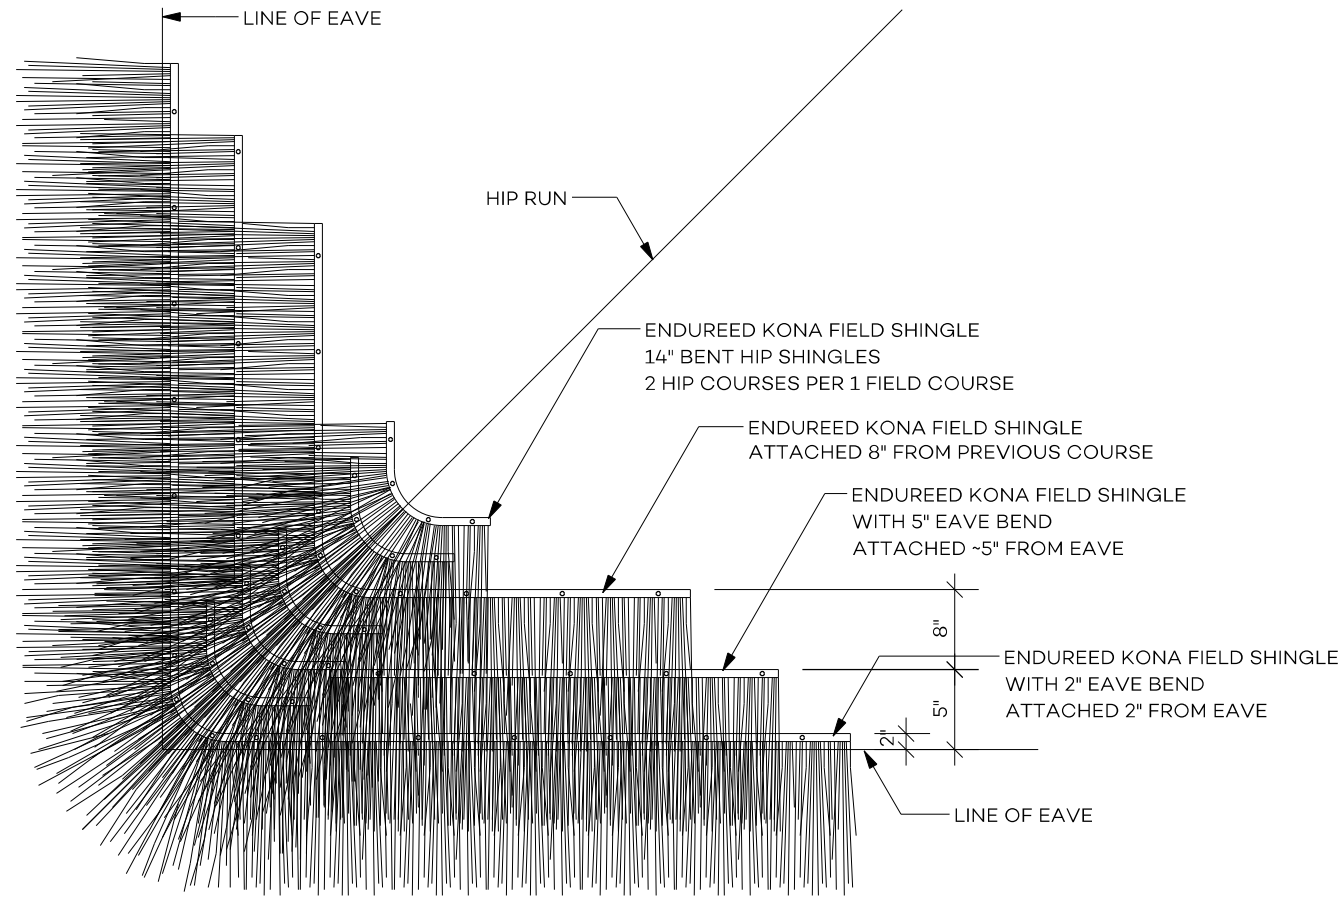

Kona Field Shingle Detail

FIELD SHINGLE DETAIL

DOMINICA FIELD SHINGLE

SHIPPING:
16 PCS PER BOX

COLOR:
STANDARD: Honey Comb Grey

STANDARD COURSE EXPOSURE:
8 INCHES

PART NUMBERS:
734504 - Kona - Field Shingle - Honey Comb Grey
734505 - Kona - 2" Eave Bend - Honey Comb Grey
734506 - Kona - 5" Eave Bend - Honey Comb Grey

Ceiling Shingle Detail

CEILING SHINGLE DETAIL

PART NUMBER:

734507 - Kona - Ceiling Shingle - Honey Comb Grey

Global Innovation
313 SW Windswept Glen
Lake City, FL 32024
1-877-784-2824 | endureed.com

HIP ATTACHMENT DETAIL

SCALE: 1" = 1'-0"

Global Innovation
313 SW Windswept Glen
Lake City, FL 32024
1-877-784-2824 | endureed.com

Island Eave Detail

ISLAND EAVE SECTION

SCALE: 1 1/2" = 1'-0"

Global Innovation
313 SW Windswept Glen
Lake City, FL 32024
1-877-784-2824 | endureed.com