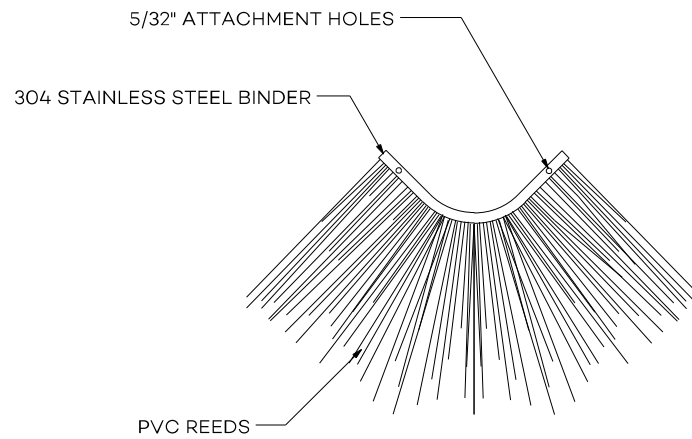

Kona Field Shingle Detail

FIELD SHINGLE DETAIL

DOMINICA FIELD SHINGLE

SHIPPING:
16 PCS PER BOX

COLOR:
STANDARD: Honey Comb Grey

STANDARD COURSE EXPOSURE:
8 INCHES

PART NUMBERS:
734504 - Kona - Field Shingle - Honey Comb Grey
734505 - Kona - 2" Eave Bend - Honey Comb Grey
734506 - Kona - 5" Eave Bend - Honey Comb Grey

Global Innovation
313 SW Windswept Glen
Lake City, FL 32024
1-877-784-2824 | endureed.com

Kona Hip Shingle Detail

HIP SHINGLE DETAIL

PART NUMBER:

734507 - Kona - Hip Shingle - Honey Comb Grey

Global Innovation
313 SW Windswept Glen
Lake City, FL 32024
1-877-784-2824 | endureed.com

Ceiling Shingle Detail

CEILING SHINGLE DETAIL

PART NUMBER:

734507 - Kona - Ceiling Shingle - Honey Comb Grey

Global Innovation
313 SW Windswept Glen
Lake City, FL 32024
1-877-784-2824 | endureed.com

HIP ATTACHMENT DETAIL

SCALE: 1" = 1'-0"

Global Innovation
313 SW Windswept Glen
Lake City, FL 32024
1-877-784-2824 | endureed.com

Island Eave Detail

ISLAND EAVE SECTION

SCALE: 1 1/2" = 1'-0"

Global Innovation
313 SW Windswept Glen
Lake City, FL 32024
1-877-784-2824 | endureed.com