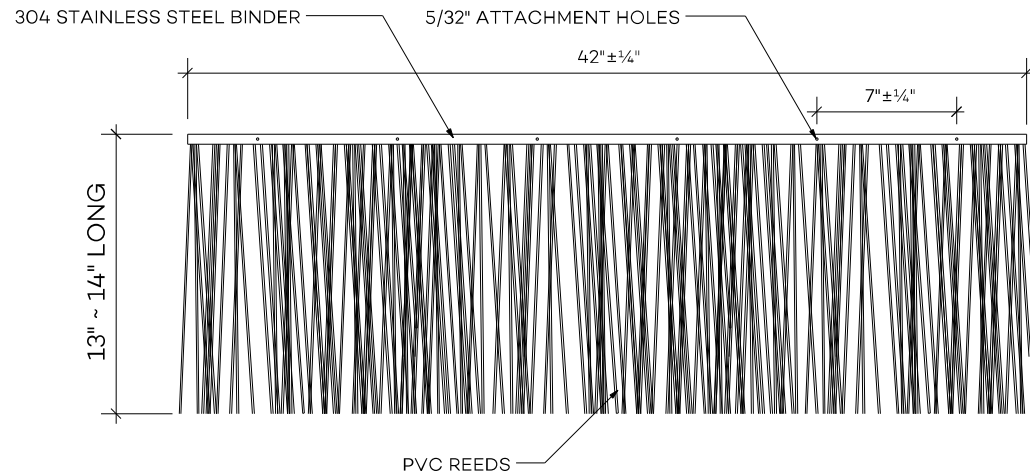

Ceiling Shingle Detail

CEILING SHINGLE DETAIL

PART NUMBER:

734507 - Kona - Ceiling Shingle - Honey Comb Grey

Global Innovation
313 SW Windswept Glen
Lake City, FL 32024
1-877-784-2824 | endureed.com