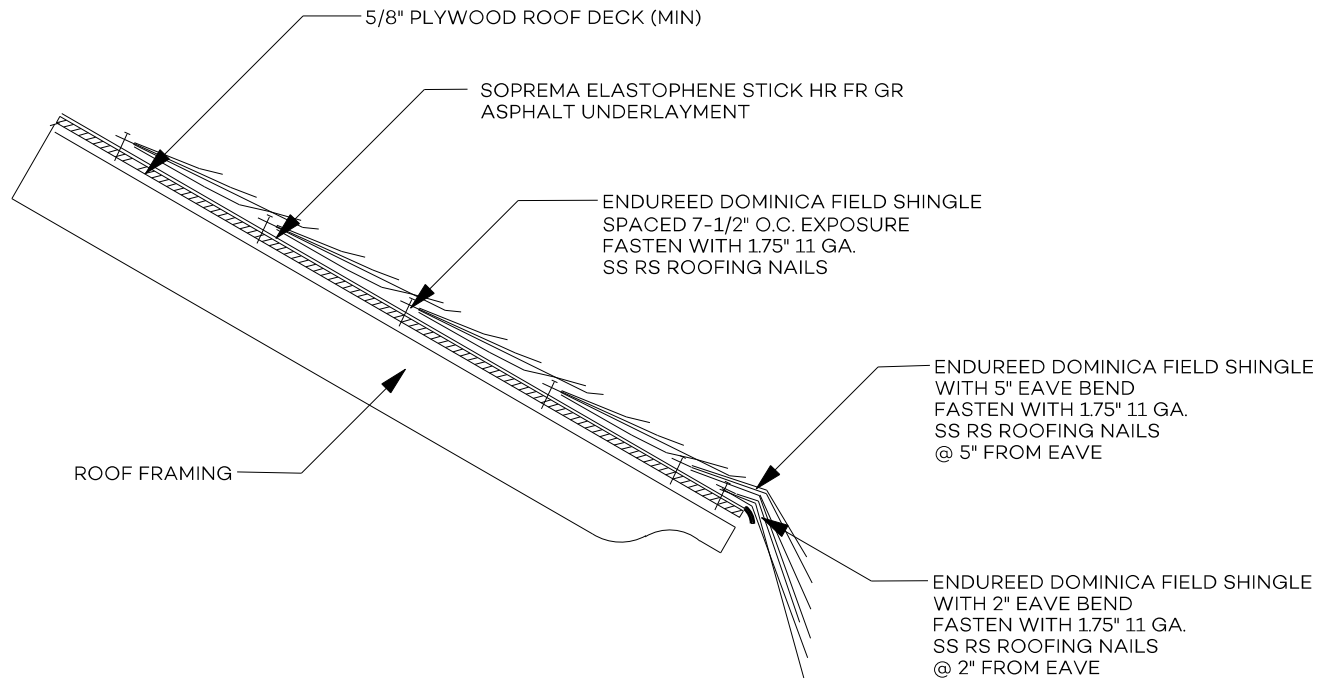

SCALE: 1 1/2" = 1'-0"

Global Innovation
 313 SW Windswept Glen
 Lake City, FL 32024
 1-877-784-2824 | endureed.com

Dominica Island Eave Hip Detail

HIP ATTACHMENT DETAIL

SCALE: 1" = 1'-0"

Global Innovation
 313 SW Windswept Glen
 Lake City, FL 32024
 1-877-784-2824 | endureed.com

Dominica Island Eave Detail

ISLAND EAVE SECTION

SCALE: 1 1/2" = 1'-0"

Global Innovation
 313 SW Windswept Glen
 Lake City, FL 32024
 1-877-784-2824 | endureed.com