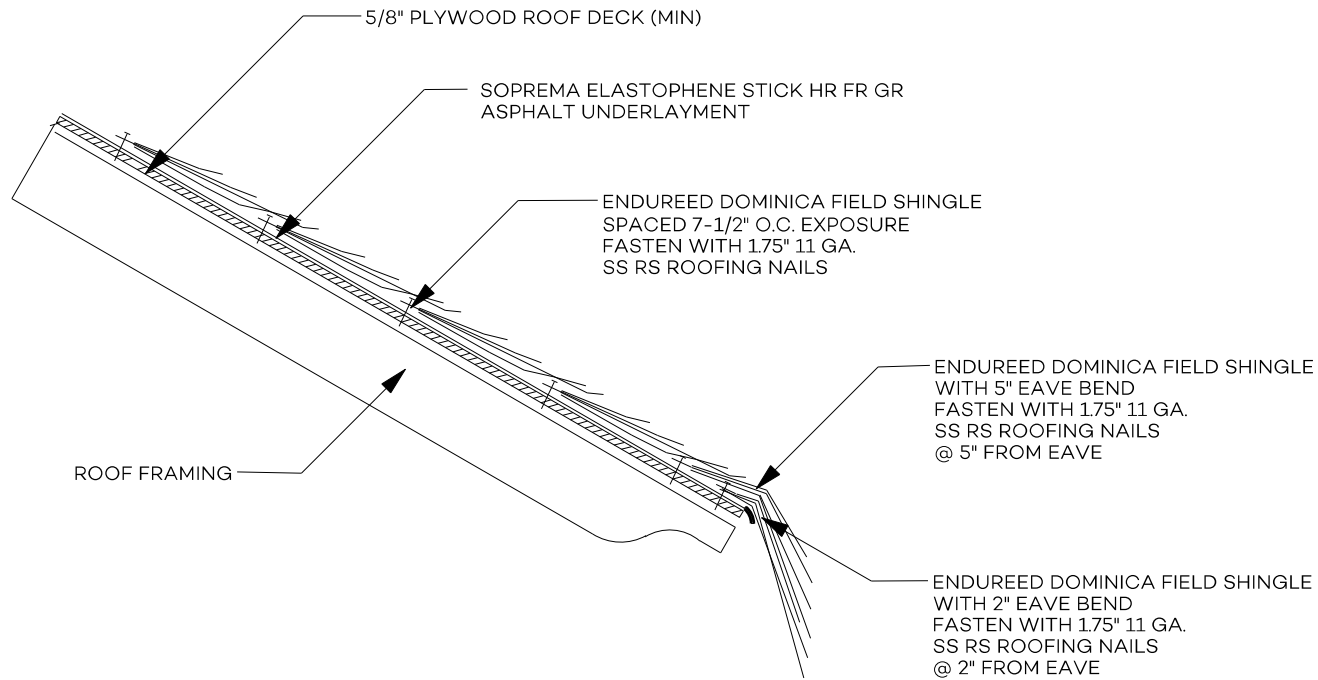

Dominica Island Eave Hip Detail

HIP ATTACHMENT DETAIL

SCALE: 1" = 1'-0"

Global Innovation
 313 SW Windswept Glen
 Lake City, FL 32024
 1-877-784-2824 | endureed.com

Dominica Island Eave Detail

ISLAND EAVE SECTION

SCALE: 1 1/2" = 1'-0"

Global Innovation
 313 SW Windswept Glen
 Lake City, FL 32024
 1-877-784-2824 | endureed.com

Dominica Island Eave Hip Detail

HIP ATTACHMENT DETAIL

SCALE: 1" = 1'-0"

Global Innovation
 313 SW Windswept Glen
 Lake City, FL 32024
 1-877-784-2824 | endureed.com

Dominica Island Eave Detail

ISLAND EAVE SECTION

SCALE: 1 1/2" = 1'-0"

Global Innovation
 313 SW Windswept Glen
 Lake City, FL 32024
 1-877-784-2824 | endureed.com