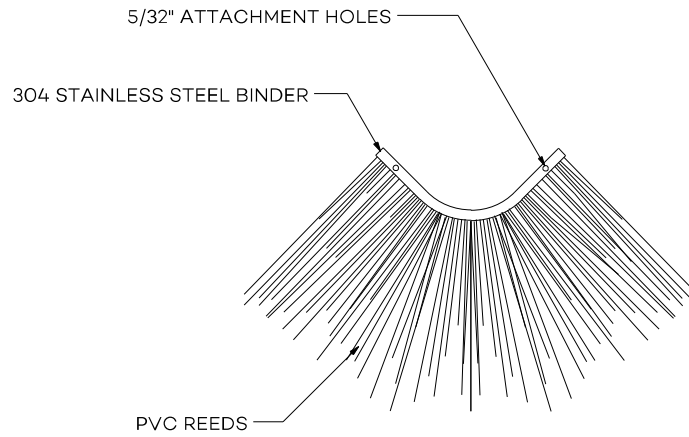

Dominica Hip Shingle Detail