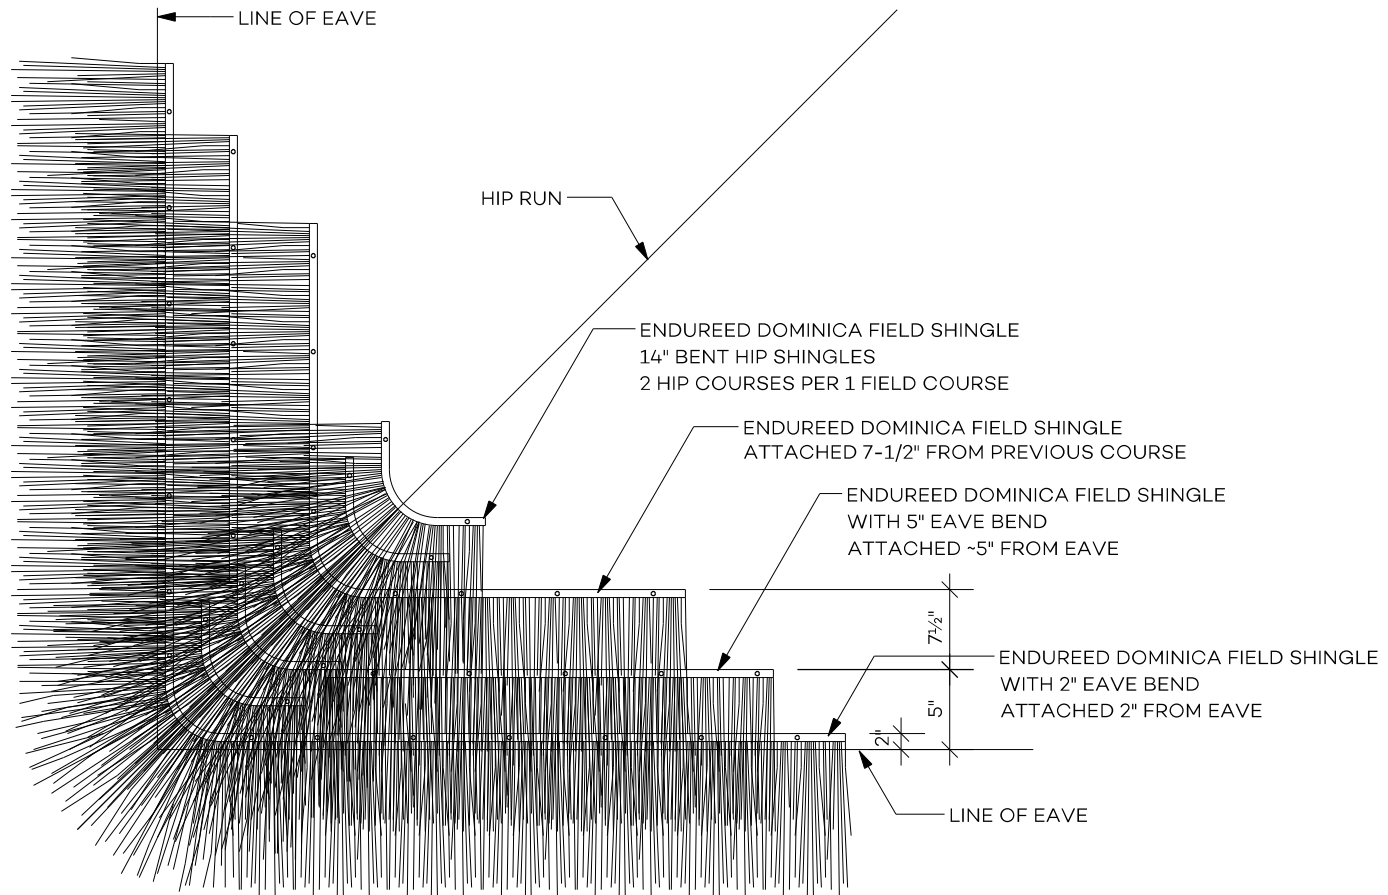

Dominica Island Eave Hip Detail

HIP ATTACHMENT DETAIL

SCALE: 1" = 1'-0"

Global Innovation
 313 SW Windswept Glen
 Lake City, FL 32024
 1-877-784-2824 | endureed.com

Dominica Island Eave Detail

ISLAND EAVE SECTION

SCALE: 1 1/2" = 1'-0"

Global Innovation
 313 SW Windswept Glen
 Lake City, FL 32024
 1-877-784-2824 | endureed.com

Dominica Island Eave Hip Detail

HIP ATTACHMENT DETAIL

SCALE: 1" = 1'-0"

Global Innovation
 313 SW Windswept Glen
 Lake City, FL 32024
 1-877-784-2824 | endureed.com

Dominica Island Eave Detail

ISLAND EAVE SECTION

SCALE: 1 1/2" = 1'-0"

Global Innovation
 313 SW Windswept Glen
 Lake City, FL 32024
 1-877-784-2824 | endureed.com