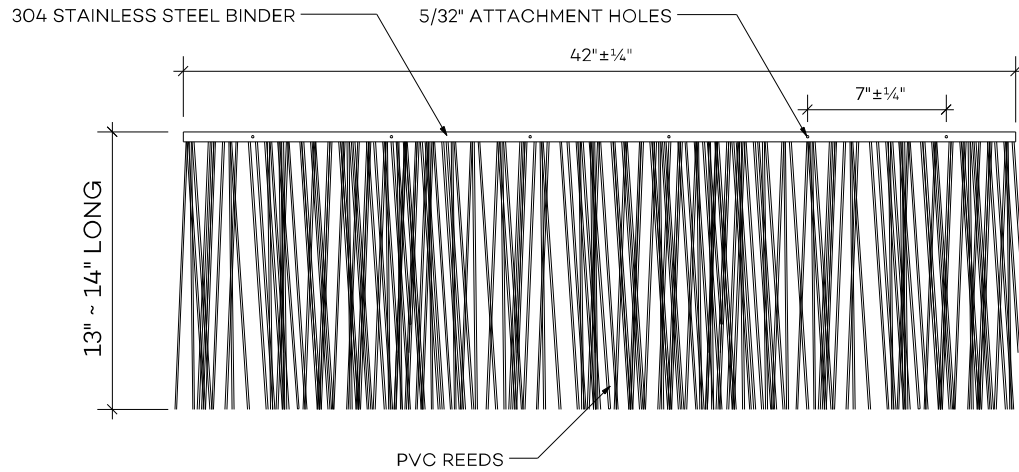

Dominica

Ceiling Shingle Detail

CEILING SHINGLE DETAIL

PART NUMBER:

73146 - DOMINICA - Ceiling Shingle - Driftwood Brown

Global Innovation
313 SW Windswept Glen
Lake City, FL 32024
1-877-784-2824 | endureed.com