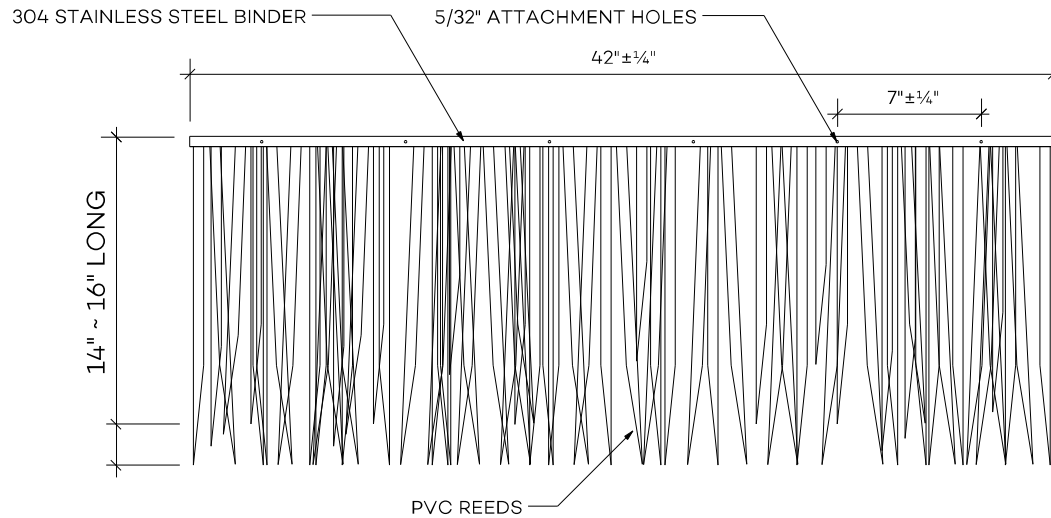

Dominica Field Shingle Detail

FIELD SHINGLE DETAIL

DOMINICA FIELD SHINGLE

SHIPPING:
16 PCS PER BOX

COLOR:
STANDARD: DRIFTWOOD BROWN

STANDARD COURSE EXPOSURE:
7-1/2 INCHES

PART NUMBERS:

Part No: 73145 - Dominica Wide/Narrow - Field Shingle - Driftwood Brown
Part No: 732712 - Dominica Wide/Narrow - 2" Eave Bend - Driftwood Brown
Part No: 732713 - Dominica Wide/Narrow - 5" Eave Bend - Driftwood Brown

Dominica Island Eave Hip Detail

HIP ATTACHMENT DETAIL

SCALE: 1" = 1'-0"

Global Innovation
 313 SW Windswept Glen
 Lake City, FL 32024
 1-877-784-2824 | endureed.com

Dominica Island Eave Detail

ISLAND EAVE SECTION

SCALE: 1 1/2" = 1'-0"

Global Innovation
 313 SW Windswept Glen
 Lake City, FL 32024
 1-877-784-2824 | endureed.com

Dominica Island Eave Hip Detail

HIP ATTACHMENT DETAIL

SCALE: 1" = 1'-0"

Global Innovation
 313 SW Windswept Glen
 Lake City, FL 32024
 1-877-784-2824 | endureed.com

Dominica Island Eave Detail

ISLAND EAVE SECTION

SCALE: 1 1/2" = 1'-0"

Global Innovation
 313 SW Windswept Glen
 Lake City, FL 32024
 1-877-784-2824 | endureed.com