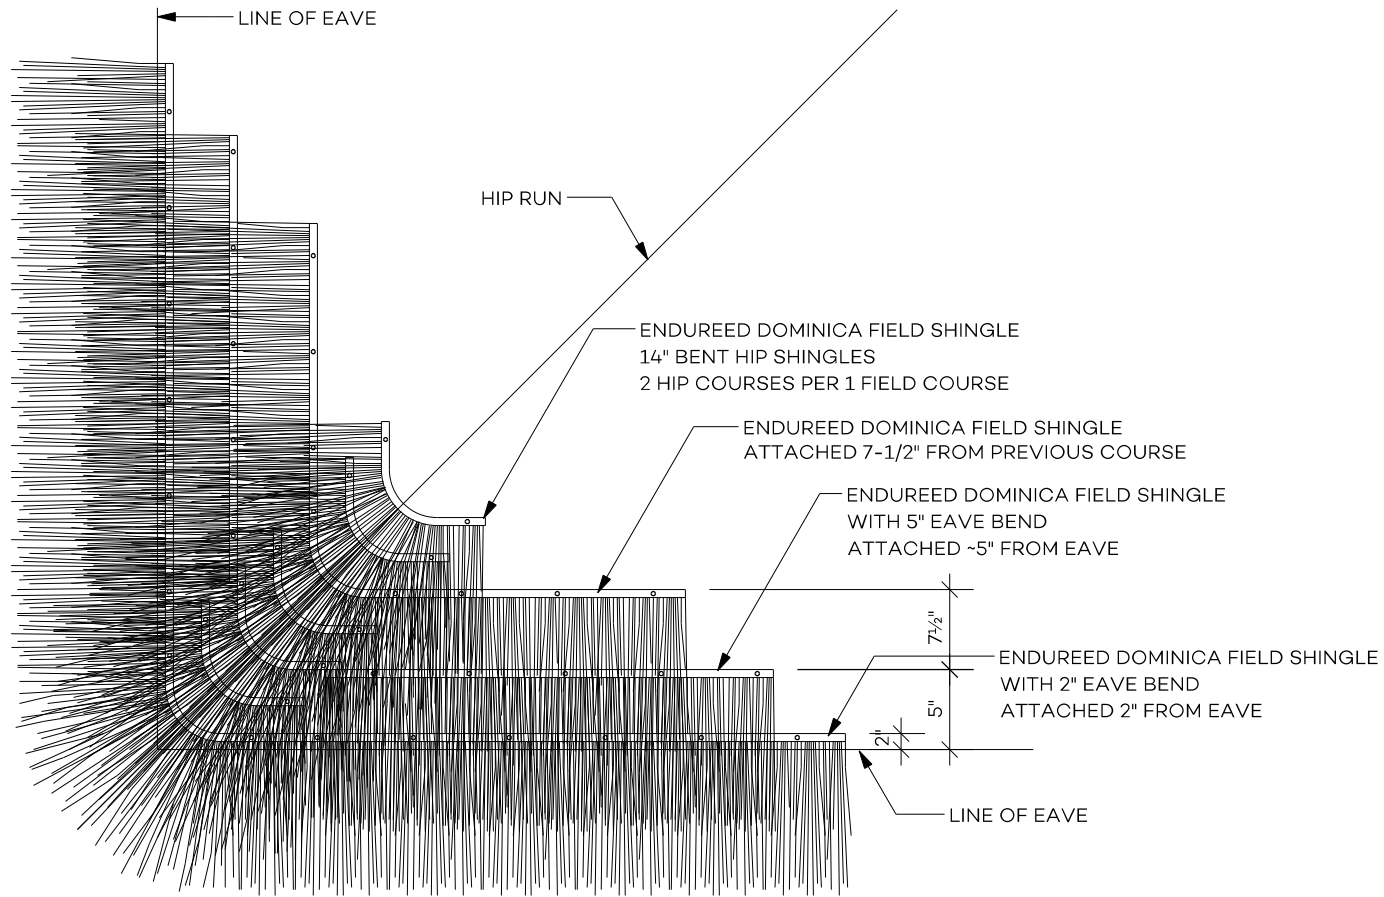

Dominica Island Eave Hip Detail

HIP ATTACHMENT DETAIL

SCALE: 1" = 1'-0"

Global Innovation
 313 SW Windswept Glen
 Lake City, FL 32024
 1-877-784-2824 | endureed.com

Dominica Island Eave Detail

ISLAND EAVE SECTION

SCALE: 1 1/2" = 1'-0"

Global Innovation
 313 SW Windswept Glen
 Lake City, FL 32024
 1-877-784-2824 | endureed.com

Dominica Island Eave Hip Detail

HIP ATTACHMENT DETAIL

SCALE: 1" = 1'-0"

Global Innovation
 313 SW Windswept Glen
 Lake City, FL 32024
 1-877-784-2824 | endureed.com

Dominica Island Eave Detail

ISLAND EAVE SECTION

SCALE: 1 1/2" = 1'-0"

Global Innovation
 313 SW Windswept Glen
 Lake City, FL 32024
 1-877-784-2824 | endureed.com