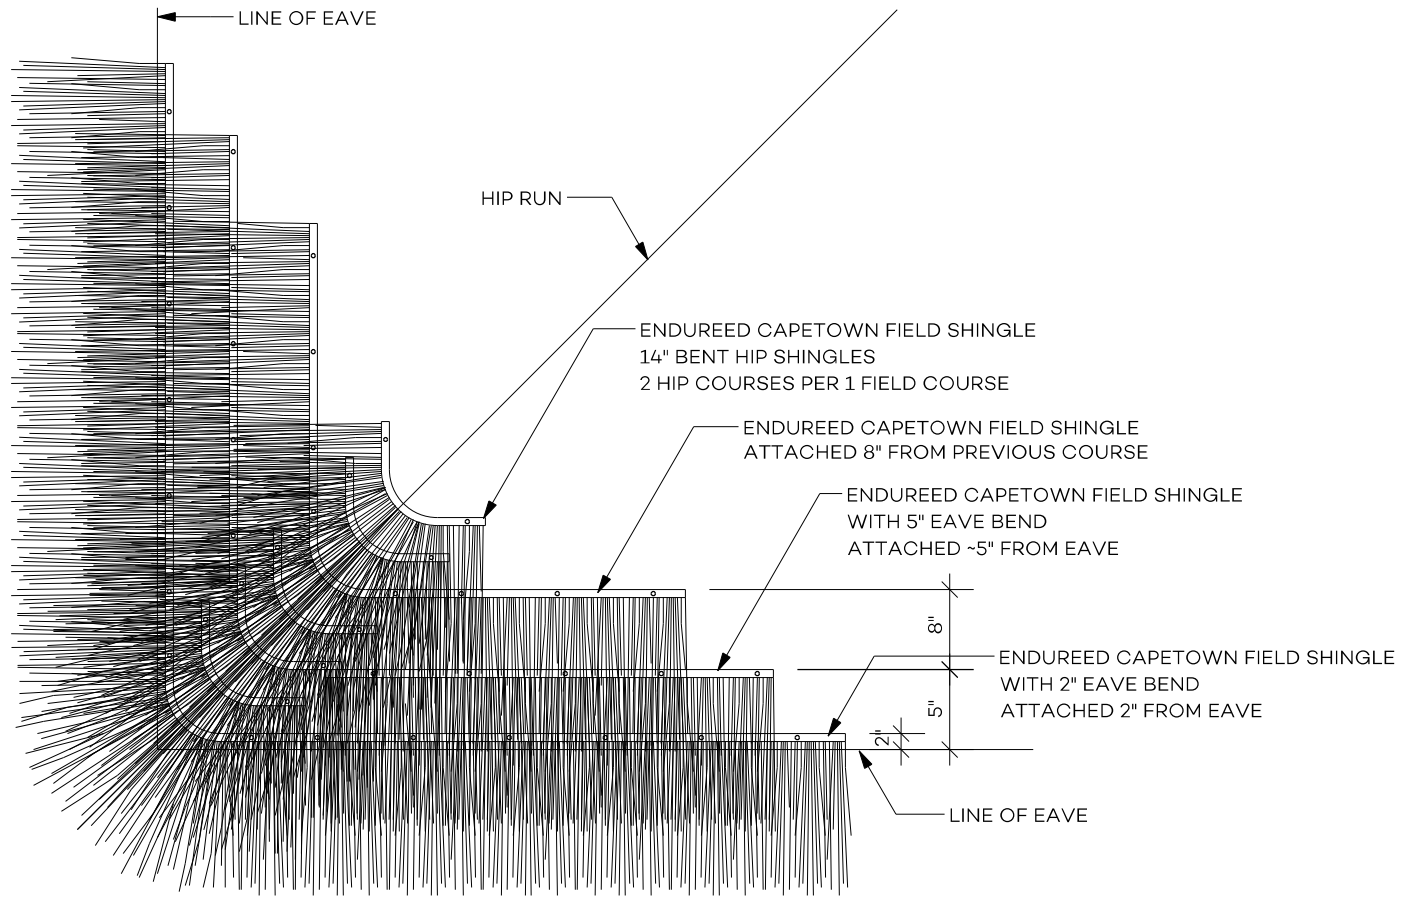

SCALE: 1" = 1'-0"

Global Innovation
 313 SW Windswept Glen
 Lake City, FL 32024
 1-877-784-2824 | endureed.com

Capetown

Trimmed Eave Detail

TRIMMED EAVE GABLE DETAIL

SCALE: 1" = 1'-0"

TRIMMED EAVE SECTION

SCALE: 1" = 1'-0"

GABLE END FACIA DETAIL

SCALE: N.T.S.

Global Innovation
 313 SW Windswept Glen
 Lake City, FL 32024
 1-877-784-2824 | endureed.com

Capetown

Island Eave Hip Detail

HIP ATTACHMENT DETAIL

SCALE: 1" = 1'-0"

Global Innovation
 313 SW Windswept Glen
 Lake City, FL 32024
 1-877-784-2824 | endureed.com

Capetown Island Eave Detail

ISLAND EAVE SECTION

SCALE: 1 1/2" = 1'-0"

Global Innovation
 313 SW Windswept Glen
 Lake City, FL 32024
 1-877-784-2824 | endureed.com