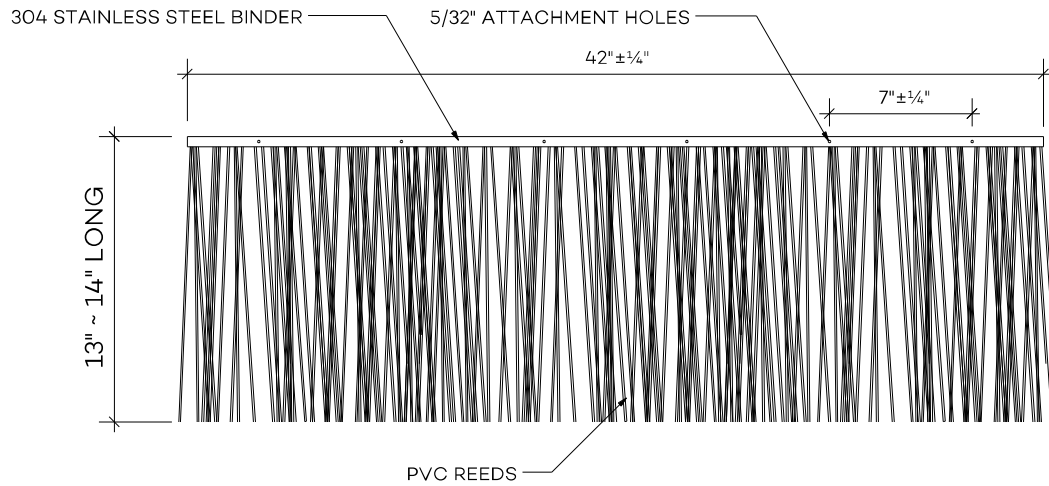

Capetown Ceiling Shingle Detail

CEILING SHINGLE DETAIL

PART NUMBER:

738270 - Capetown - Ceiling Shingle - Desert Tan

Global Innovation
313 SW Windswept Glen
Lake City, FL 32024
1-877-784-2824 | endureed.com