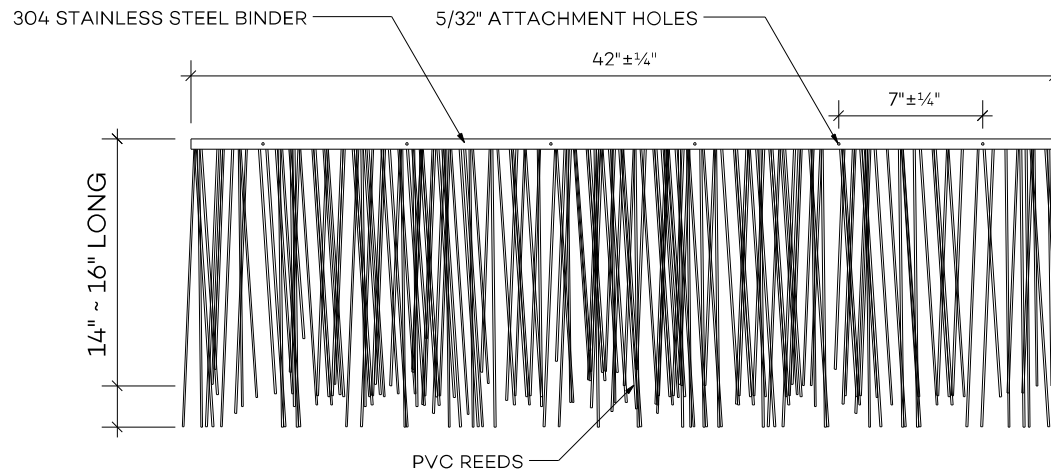

Capetown

Field Shingle Detail

FIELD SHINGLE DETAIL

SCALE: 1" = 1'-0"

CAPETOWN FIELD SHINGLE

SHIPPING:
16 PCS PER BOX

COLOR:
STANDARD: DESERT TAN

STANDARD COURSE EXPOSURE:
8 INCHES

SCALE: 1" = 1'-0"

Global Innovation
 313 SW Windswept Glen
 Lake City, FL 32024
 1-877-784-2824 | endureed.com

Capetown

Trimmed Eave Detail

TRIMMED EAVE GABLE DETAIL

SCALE: 1" = 1'-0"

TRIMMED EAVE SECTION

SCALE: 1" = 1'-0"

GABLE END FACIA DETAIL

SCALE: N.T.S.

Global Innovation
 313 SW Windswept Glen
 Lake City, FL 32024
 1-877-784-2824 | endureed.com

Capetown

Island Eave Hip Detail

HIP ATTACHMENT DETAIL

SCALE: 1" = 1'-0"

Global Innovation
 313 SW Windswept Glen
 Lake City, FL 32024
 1-877-784-2824 | endureed.com

Capetown Island Eave Detail

ISLAND EAVE SECTION

SCALE: 1 1/2" = 1'-0"

Global Innovation
 313 SW Windswept Glen
 Lake City, FL 32024
 1-877-784-2824 | endureed.com