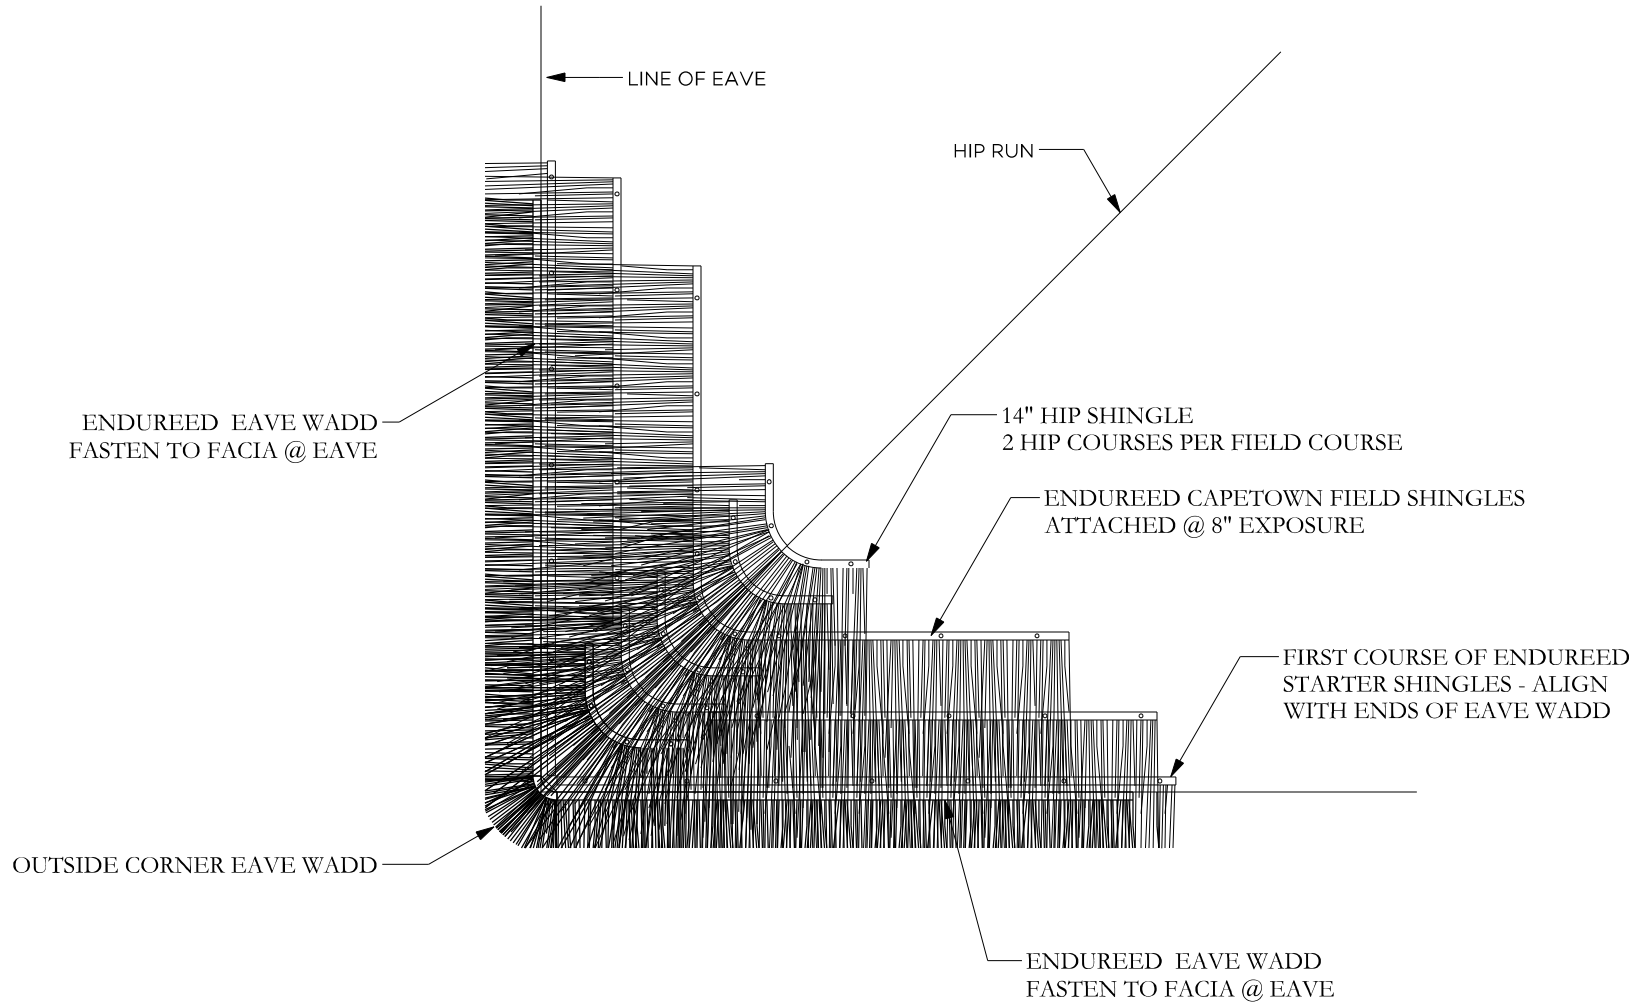

CORNER EAVE WADD:

CAPETOWN EAVE WADD

CAPETOWN STARTER SHINGLE

Global Innovation
313 SW Windswept Glen
Lake City, FL 32024
1-877-784-2824 | endureed.com

Capetown

Trimmed Hip Detail

TRIMMED EAVE HIP ATTACHMENT PLAN

SCALE: 1" = 1'-0"

Global Innovation
 313 SW Windswept Glen
 Lake City, FL 32024
 1-877-784-2824 | endureed.com

Capetown

Trimmed Eave Detail

TRIMMED EAVE GABLE DETAIL

SCALE: 1" = 1'-0"

TRIMMED EAVE SECTION

SCALE: 1" = 1'-0"