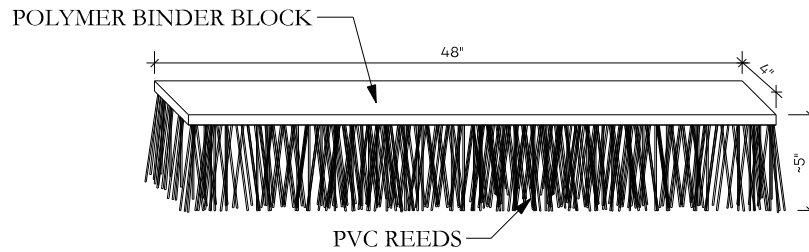

Capetown Eave Wadd Details

CORNER EAVE WADD:

CAPETOWN EAVE WADD