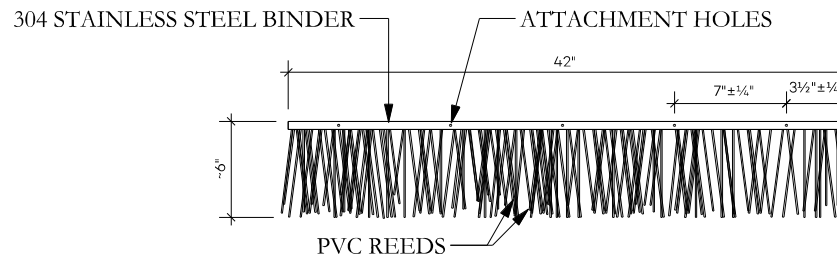

Capetown Eave Wadd Details

CORNER EAVE WADD:

CAPETOWN EAVE WADD

CAPETOWN STARTER SHINGLE

Global Innovation
313 SW Windswept Glen
Lake City, FL 32024
1-877-784-2824 | endureed.com