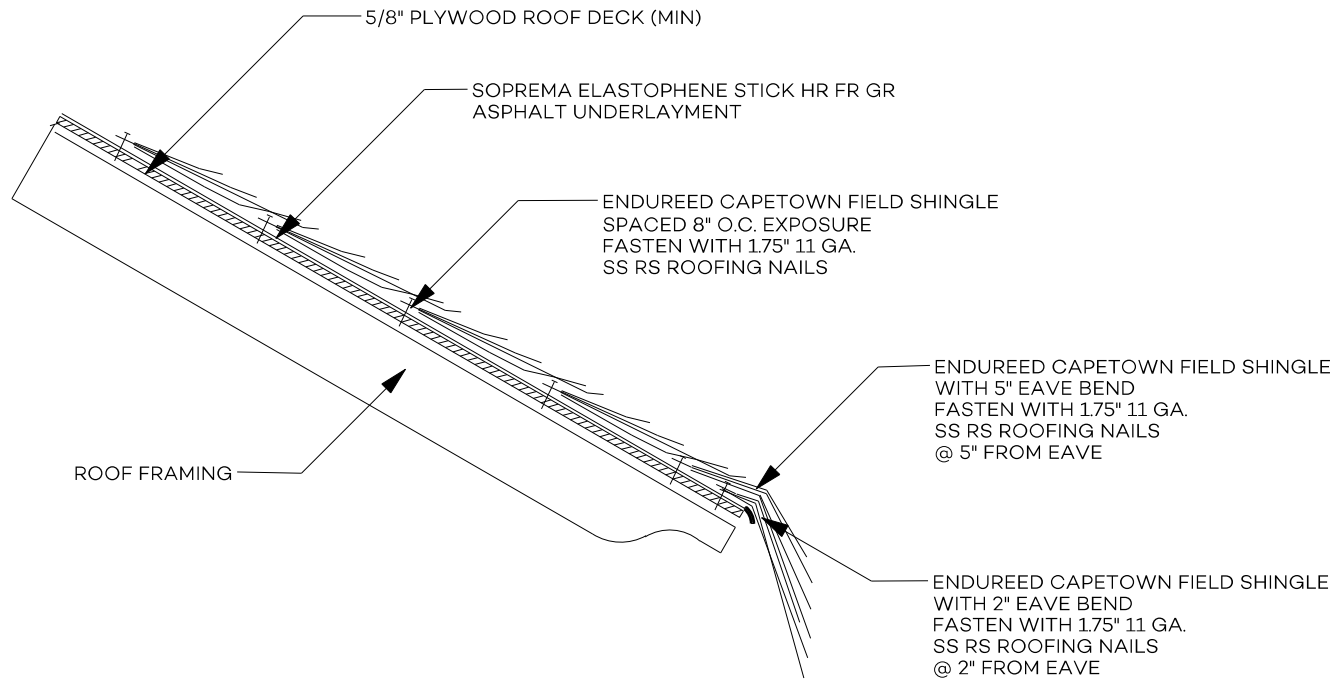

GABLE END FACIA DETAIL

SCALE: N.T.S.

Global Innovation
 313 SW Windswept Glen
 Lake City, FL 32024
 1-877-784-2824 | endureed.com

Capetown

Island Eave Hip Detail

HIP ATTACHMENT DETAIL

SCALE: 1" = 1'-0"

Global Innovation
 313 SW Windswept Glen
 Lake City, FL 32024
 1-877-784-2824 | endureed.com

Capetown Island Eave Detail

ISLAND EAVE SECTION

SCALE: 1 1/2" = 1'-0"

Global Innovation
 313 SW Windswept Glen
 Lake City, FL 32024
 1-877-784-2824 | endureed.com