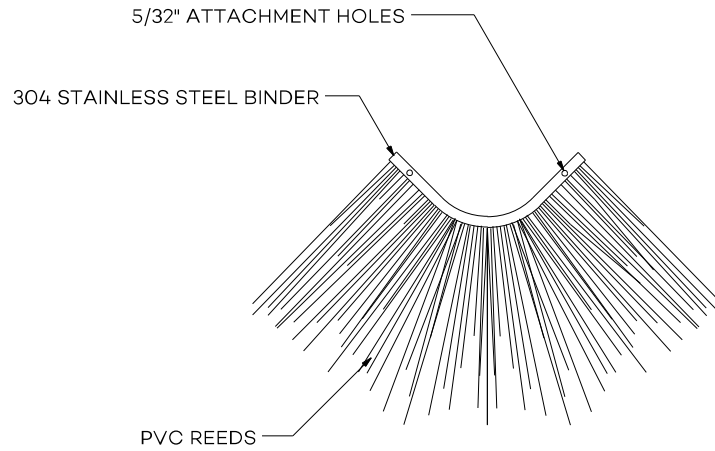

Capetown

Hip Shingle Detail