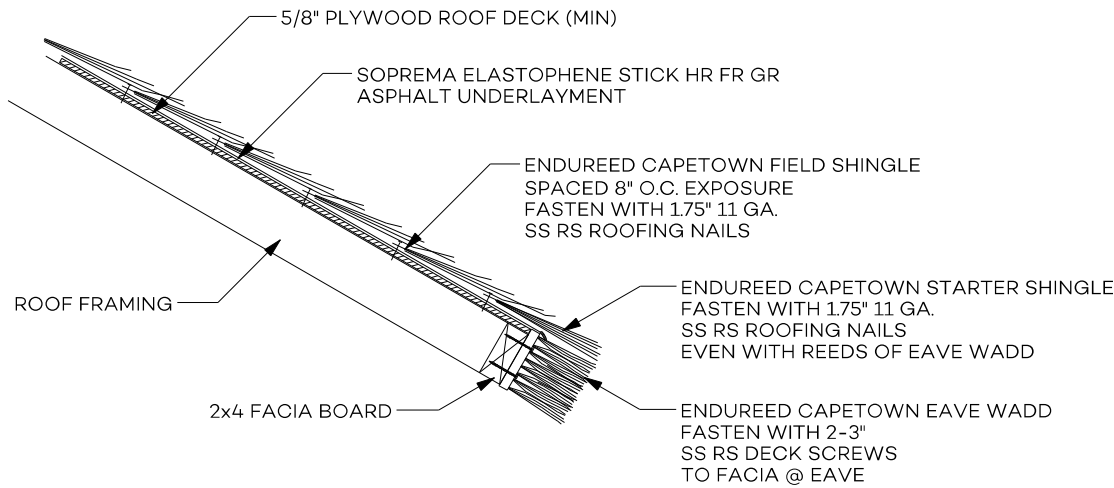

SCALE: 1" = 1'-0"

Global Innovation
 313 SW Windswept Glen
 Lake City, FL 32024
 1-877-784-2824 | endureed.com

Capetown

Trimmed Eave Detail

TRIMMED EAVE GABLE DETAIL

SCALE: 1" = 1'-0"

TRIMMED EAVE SECTION

SCALE: 1" = 1'-0"

GABLE END FACIA DETAIL

SCALE: N.T.S.

Global Innovation
 313 SW Windswept Glen
 Lake City, FL 32024
 1-877-784-2824 | endureed.com

Capetown

Island Eave Hip Detail

HIP ATTACHMENT DETAIL

SCALE: 1" = 1'-0"

Global Innovation
 313 SW Windswept Glen
 Lake City, FL 32024
 1-877-784-2824 | endureed.com