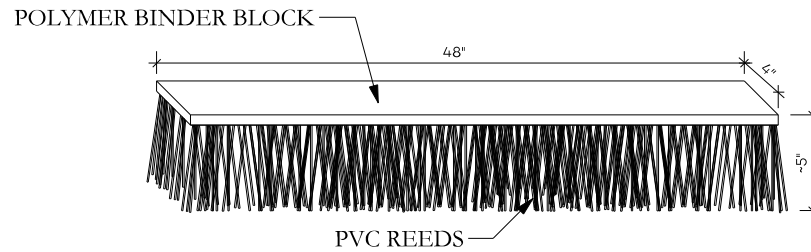

Bali Eave Wadd Details

CORNER EAVE WADD:

BALI EAVE WADD