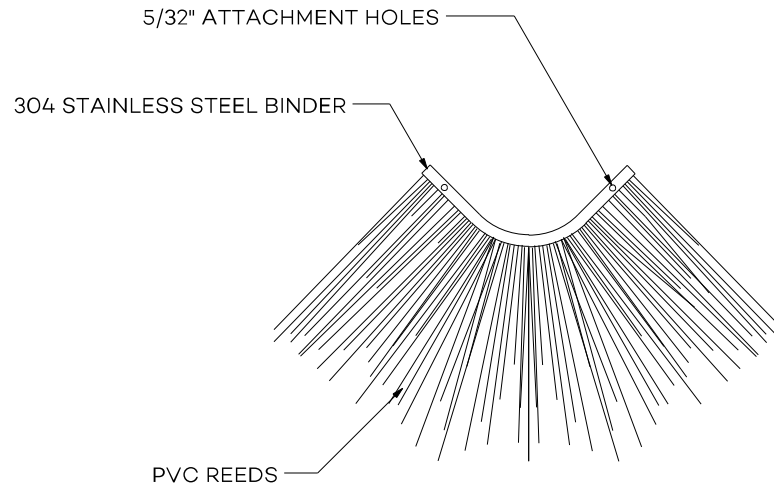

Bali Field Shingle Detail

SHINGLE DETAIL

BALI FIELD SHINGLE

SHIPPING:
16 PCS PER BOX

STANDARD COURSE EXPOSURE:
6-1/2 INCHES

COLOR:
STANDARD: HARVEST BEIGE

PART NUMBERS:

- 745834 - Bali - Field Shingle - Harvest Beige
- 745880 - Bali - 2" Bend Shingle - Harvest Beige
- 745890 - Bali - 5" Bend Shingle - Harvest Beige

Global Innovation
 313 SW Windswept Glen
 Lake City, FL 32024
 1-877-784-2824 | endureed.com

Hip Shingle Detail

HIP SHINGLE DETAIL

PART NUMBER:

745891 - Bali - Hip Shingle - Harvest Beige

Global Innovation
313 SW Windswept Glen
Lake City, FL 32024
1-877-784-2824 | endureed.com

SCALE: 1" = 1'-0"

Global Innovation
 313 SW Windswept Glen
 Lake City, FL 32024
 1-877-784-2824 | endureed.com

Bali Trimmed Eave Detail

TRIMMED EAVE GABLE DETAIL

SCALE: 1" = 1'-0"

TRIMMED EAVE SECTION

SCALE: 1" = 1'-0"

Bali Island Eave Detail

ISLAND EAVE SECTION

SCALE: 1 1/2" = 1'-0"

Global Innovation
 313 SW Windswept Glen
 Lake City, FL 32024
 1-877-784-2824 | endureed.com