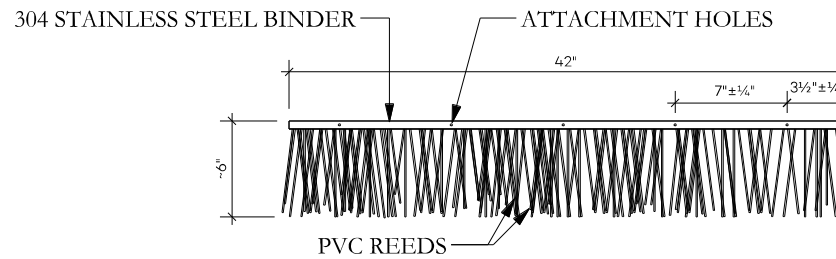

Bali Eave Wadd Details

CORNER EAVE WADD:

BALI EAVE WADD

BALI STARTER SHINGLE

Global Innovation
313 SW Windswept Glen
Lake City, FL 32024
1-877-784-2824 | endureed.com