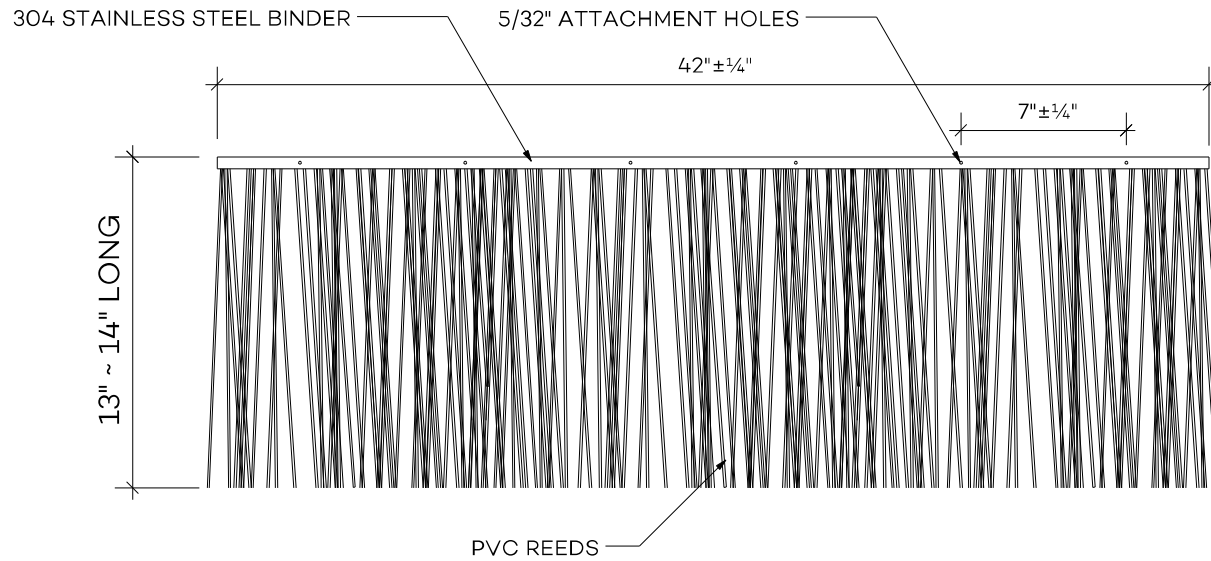

Bali Ceiling Shingle Detail