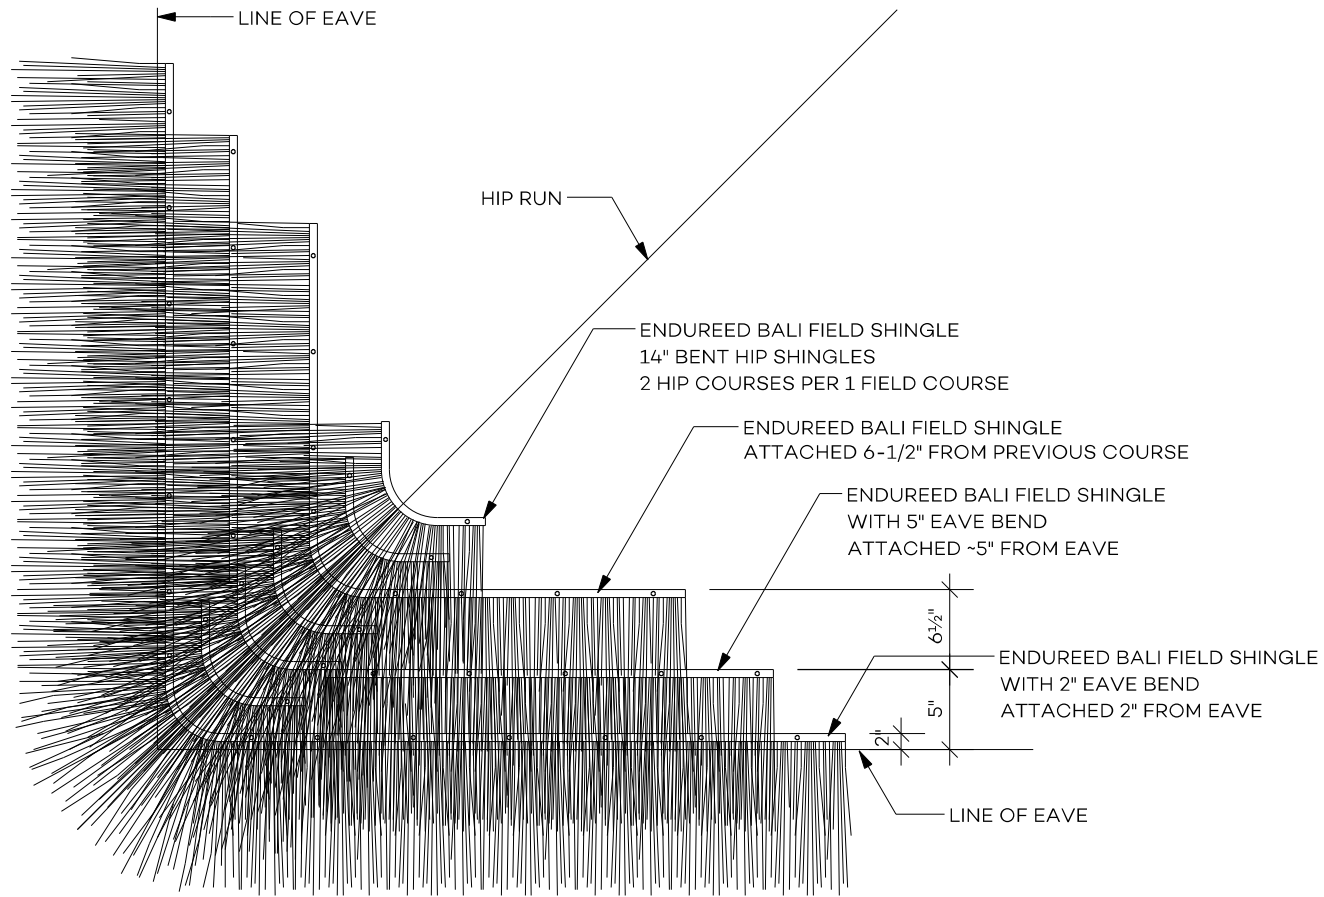

SCALE: 1" = 1'-0"

Global Innovation
 313 SW Windswept Glen
 Lake City, FL 32024
 1-877-784-2824 | endureed.com

Bali Trimmed Eave Detail

TRIMMED EAVE GABLE DETAIL

SCALE: 1" = 1'-0"

TRIMMED EAVE SECTION

SCALE: 1" = 1'-0"

GABLE END FACIA DETAIL

SCALE: N.T.S.

Global Innovation
 313 SW Windswept Glen
 Lake City, FL 32024
 1-877-784-2824 | endureed.com

Bali Island Eave Hip Detail

HIP ATTACHMENT DETAIL

SCALE: 1" = 1'-0"

Global Innovation
313 SW Windswept Glen
Lake City, FL 32024
1-877-784-2824 | endureed.com

Bali Island Eave Detail

ISLAND EAVE SECTION

SCALE: 1 1/2" = 1'-0"

Global Innovation
 313 SW Windswept Glen
 Lake City, FL 32024
 1-877-784-2824 | endureed.com