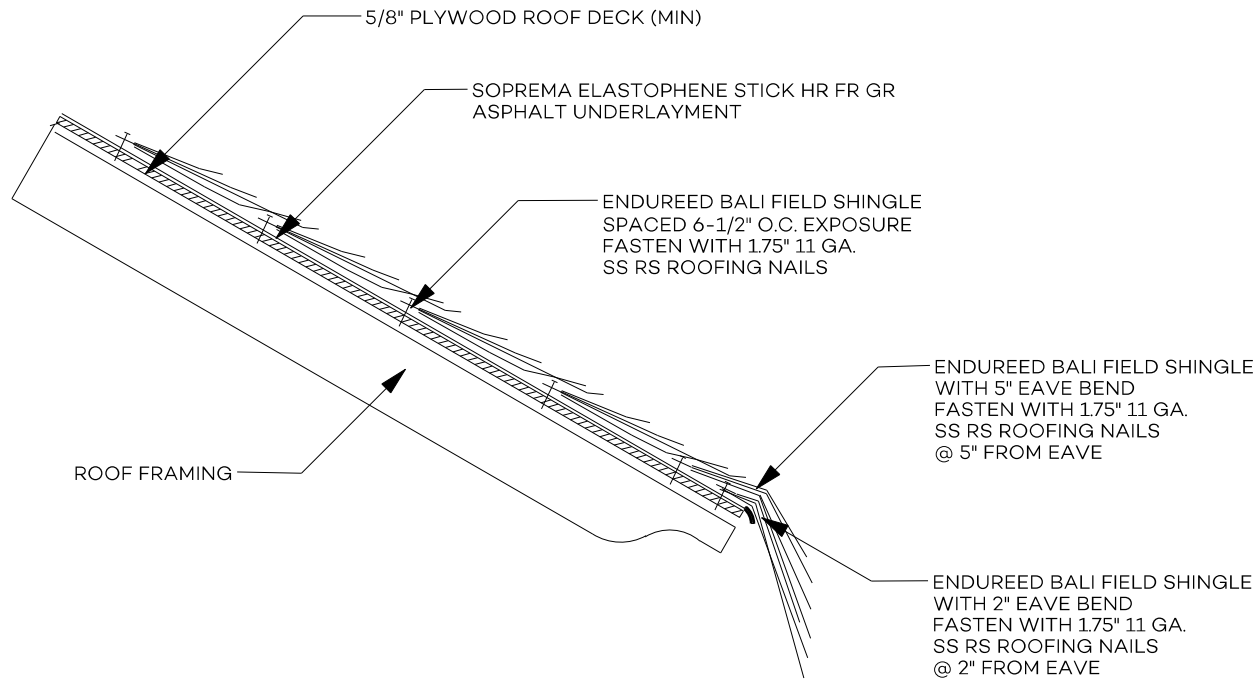

SCALE: 1" = 1'-0"

Global Innovation
 313 SW Windswept Glen
 Lake City, FL 32024
 1-877-784-2824 | endureed.com

Bali Trimmed Eave Detail

TRIMMED EAVE GABLE DETAIL

SCALE: 1" = 1'-0"

TRIMMED EAVE SECTION

SCALE: 1" = 1'-0"

GABLE END FACIA DETAIL

SCALE: N.T.S.

Global Innovation
 313 SW Windswept Glen
 Lake City, FL 32024
 1-877-784-2824 | endureed.com

Bali Island Eave Hip Detail

HIP ATTACHMENT DETAIL

SCALE: 1" = 1'-0"

Global Innovation
313 SW Windswept Glen
Lake City, FL 32024
1-877-784-2824 | endureed.com

Bali Island Eave Detail

ISLAND EAVE SECTION

SCALE: 1 1/2" = 1'-0"

Global Innovation
 313 SW Windswept Glen
 Lake City, FL 32024
 1-877-784-2824 | endureed.com