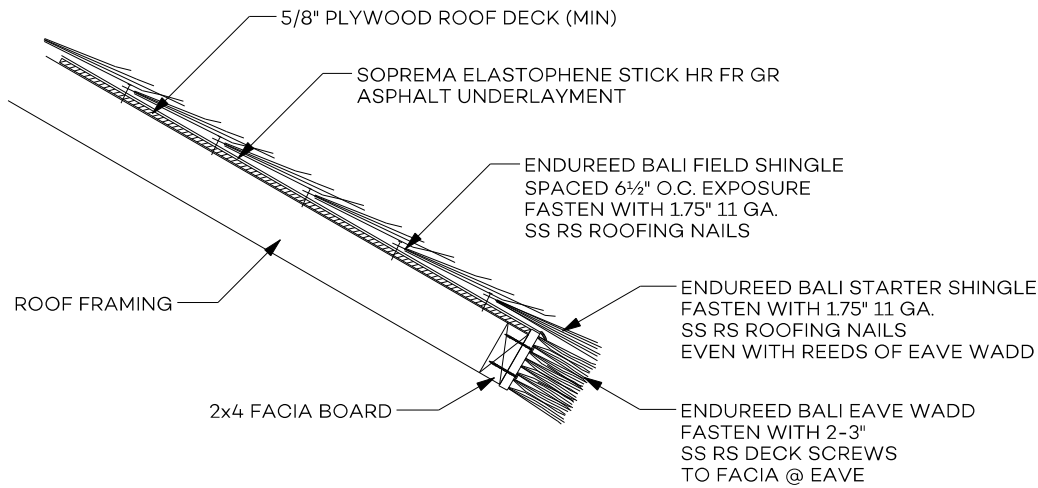

SCALE: 1" = 1'-0"

Global Innovation
 313 SW Windswept Glen
 Lake City, FL 32024
 1-877-784-2824 | endureed.com

Bali Trimmed Eave Detail

TRIMMED EAVE GABLE DETAIL

SCALE: 1" = 1'-0"

TRIMMED EAVE SECTION

SCALE: 1" = 1'-0"

GABLE END FACIA DETAIL

SCALE: N.T.S.

Global Innovation
 313 SW Windswept Glen
 Lake City, FL 32024
 1-877-784-2824 | endureed.com

Bali Island Eave Hip Detail

HIP ATTACHMENT DETAIL

SCALE: 1" = 1'-0"

Global Innovation
313 SW Windswept Glen
Lake City, FL 32024
1-877-784-2824 | endureed.com