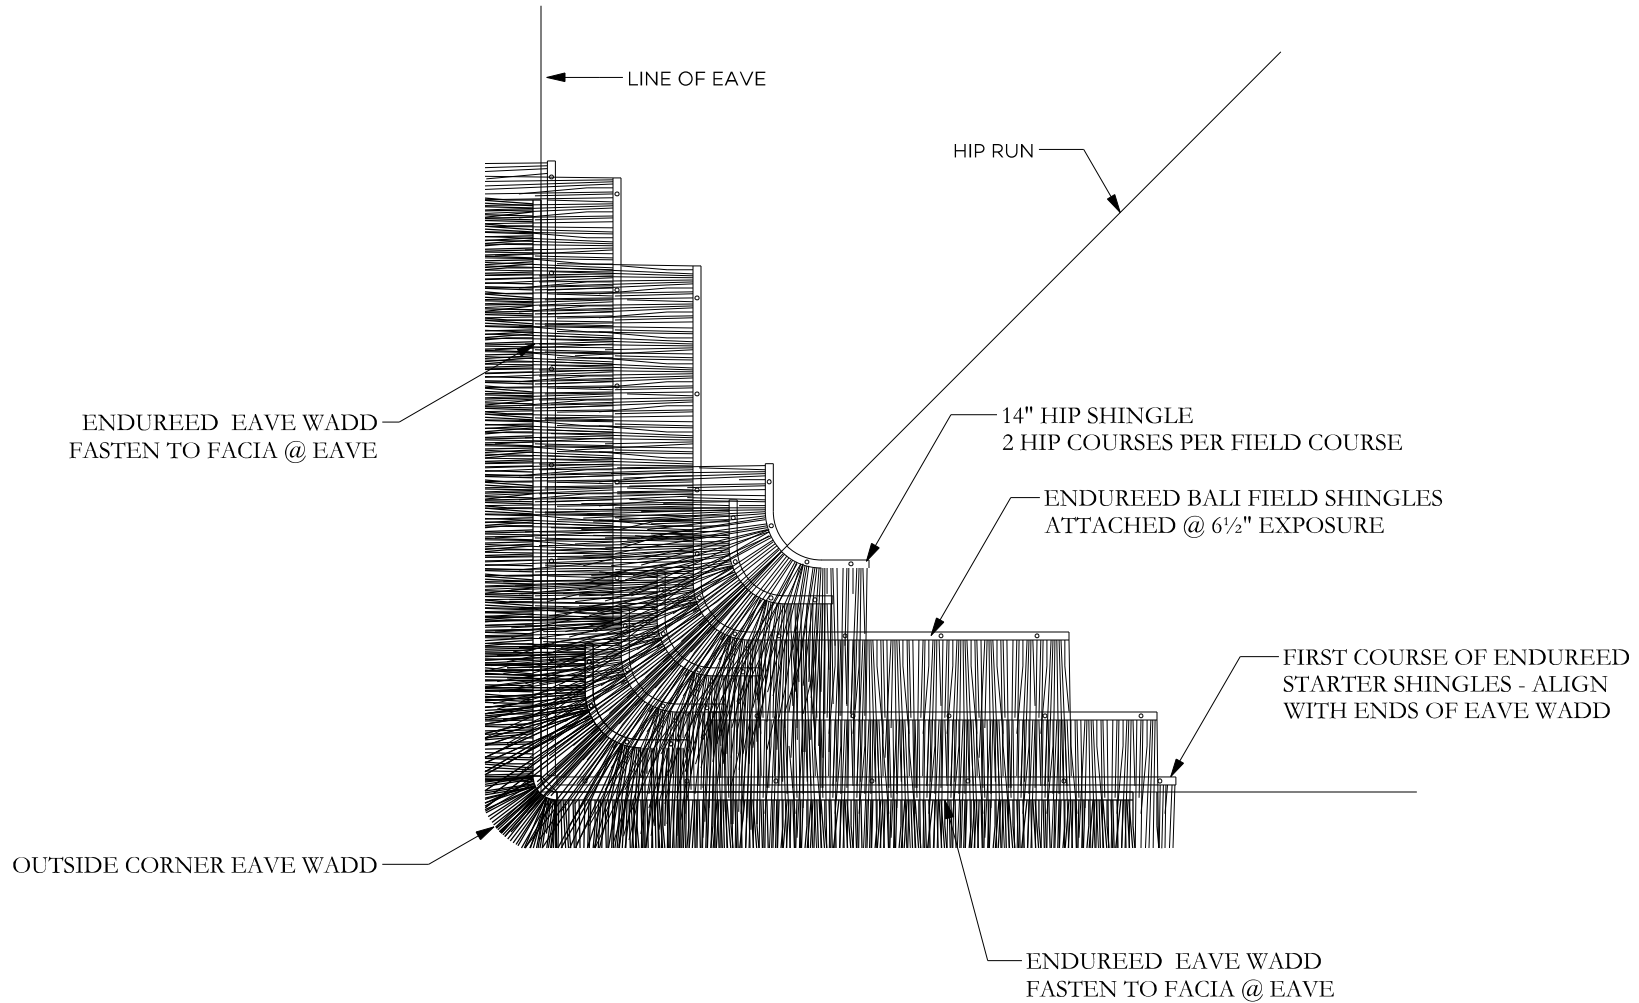

Bali Eave Wadd Details

CORNER EAVE WADD:

BALI EAVE WADD

BALI STARTER SHINGLE

Global Innovation
313 SW Windswept Glen
Lake City, FL 32024
1-877-784-2824 | endureed.com

Bali Trimmed Hip Detail

TRIMMED EAVE HIP ATTACHMENT PLAN

SCALE: 1" = 1'-0"

Global Innovation
 313 SW Windswept Glen
 Lake City, FL 32024
 1-877-784-2824 | endureed.com

Bali Trimmed Eave Detail

TRIMMED EAVE GABLE DETAIL

SCALE: 1" = 1'-0"

TRIMMED EAVE SECTION

SCALE: 1" = 1'-0"