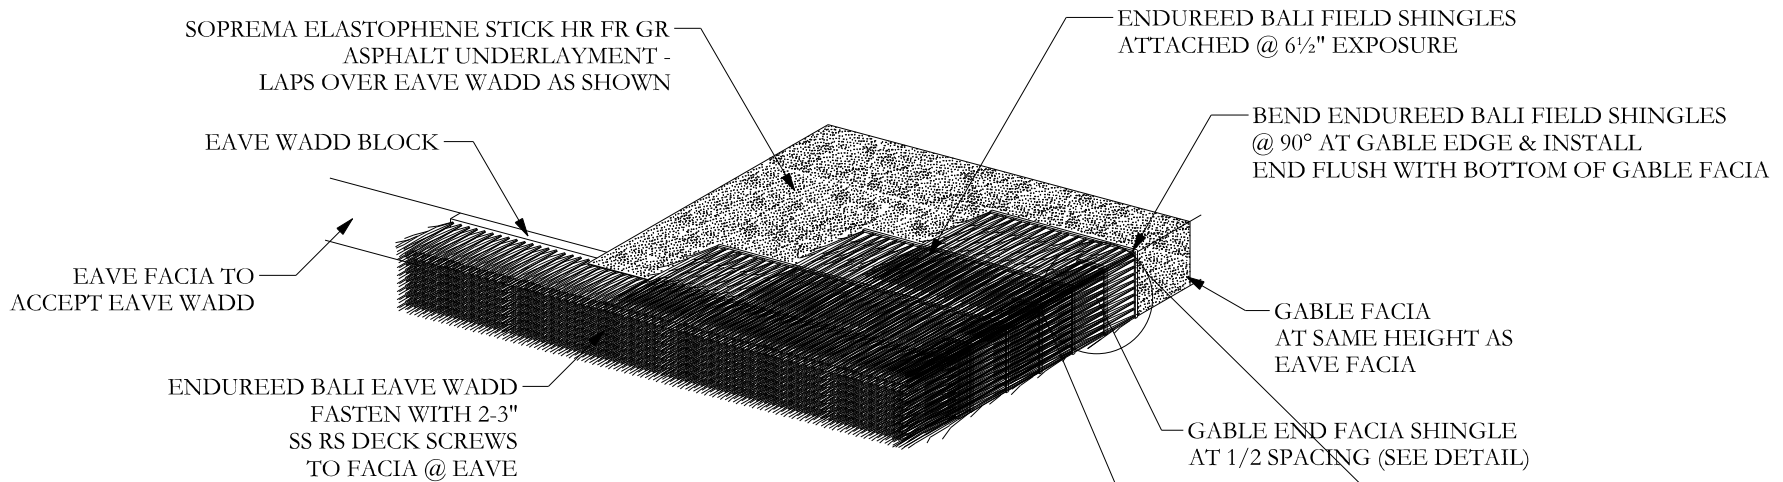

Bali Eave Wadd Details

CORNER EAVE WADD:

BALI EAVE WADD

BALI STARTER SHINGLE

Global Innovation
313 SW Windswept Glen
Lake City, FL 32024
1-877-784-2824 | endureed.com

Bali Trimmed Hip Detail

TRIMMED EAVE HIP ATTACHMENT PLAN

SCALE: 1" = 1'-0"

Global Innovation
 313 SW Windswept Glen
 Lake City, FL 32024
 1-877-784-2824 | endureed.com

Bali Trimmed Eave Detail

TRIMMED EAVE GABLE DETAIL

SCALE: 1" = 1'-0"

TRIMMED EAVE SECTION

SCALE: 1" = 1'-0"