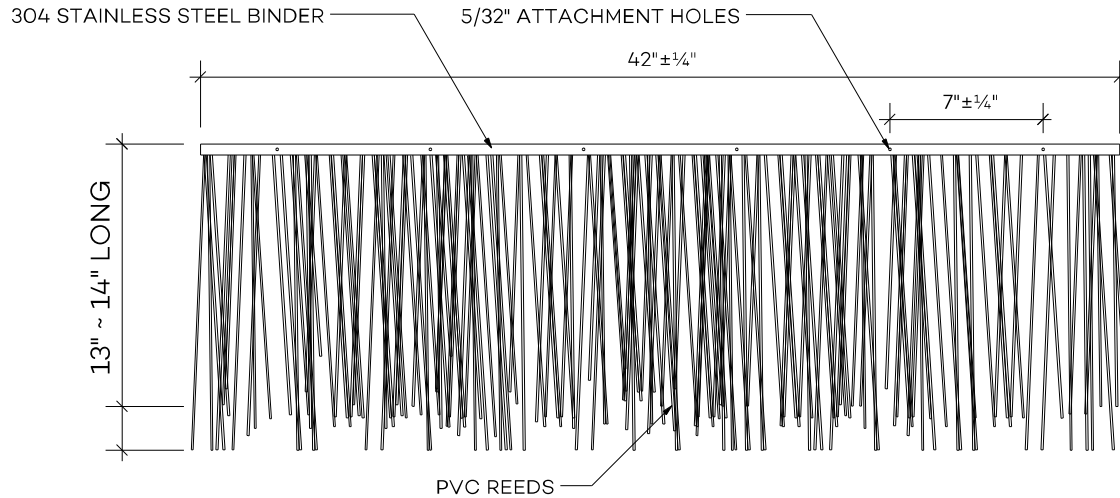

Bali Field Shingle Detail

SHINGLE DETAIL

BALI FIELD SHINGLE

SHIPPING:
16 PCS PER BOX

STANDARD COURSE EXPOSURE:
6-1/2 INCHES

COLOR:
STANDARD: HARVEST BEIGE

PART NUMBERS:

- 745834 - Bali - Field Shingle - Harvest Beige
- 745880 - Bali - 2" Bend Shingle - Harvest Beige
- 745890 - Bali - 5" Bend Shingle - Harvest Beige

SCALE: 1" = 1'-0"

Global Innovation
 313 SW Windswept Glen
 Lake City, FL 32024
 1-877-784-2824 | endureed.com

Bali Trimmed Eave Detail

TRIMMED EAVE GABLE DETAIL

SCALE: 1" = 1'-0"

TRIMMED EAVE SECTION

SCALE: 1" = 1'-0"

GABLE END FACIA DETAIL

SCALE: N.T.S.

Global Innovation
 313 SW Windswept Glen
 Lake City, FL 32024
 1-877-784-2824 | endureed.com

Bali Island Eave Hip Detail

HIP ATTACHMENT DETAIL

SCALE: 1" = 1'-0"

Global Innovation
313 SW Windswept Glen
Lake City, FL 32024
1-877-784-2824 | endureed.com

Bali Island Eave Detail

ISLAND EAVE SECTION

SCALE: 1 1/2" = 1'-0"

Global Innovation
 313 SW Windswept Glen
 Lake City, FL 32024
 1-877-784-2824 | endureed.com